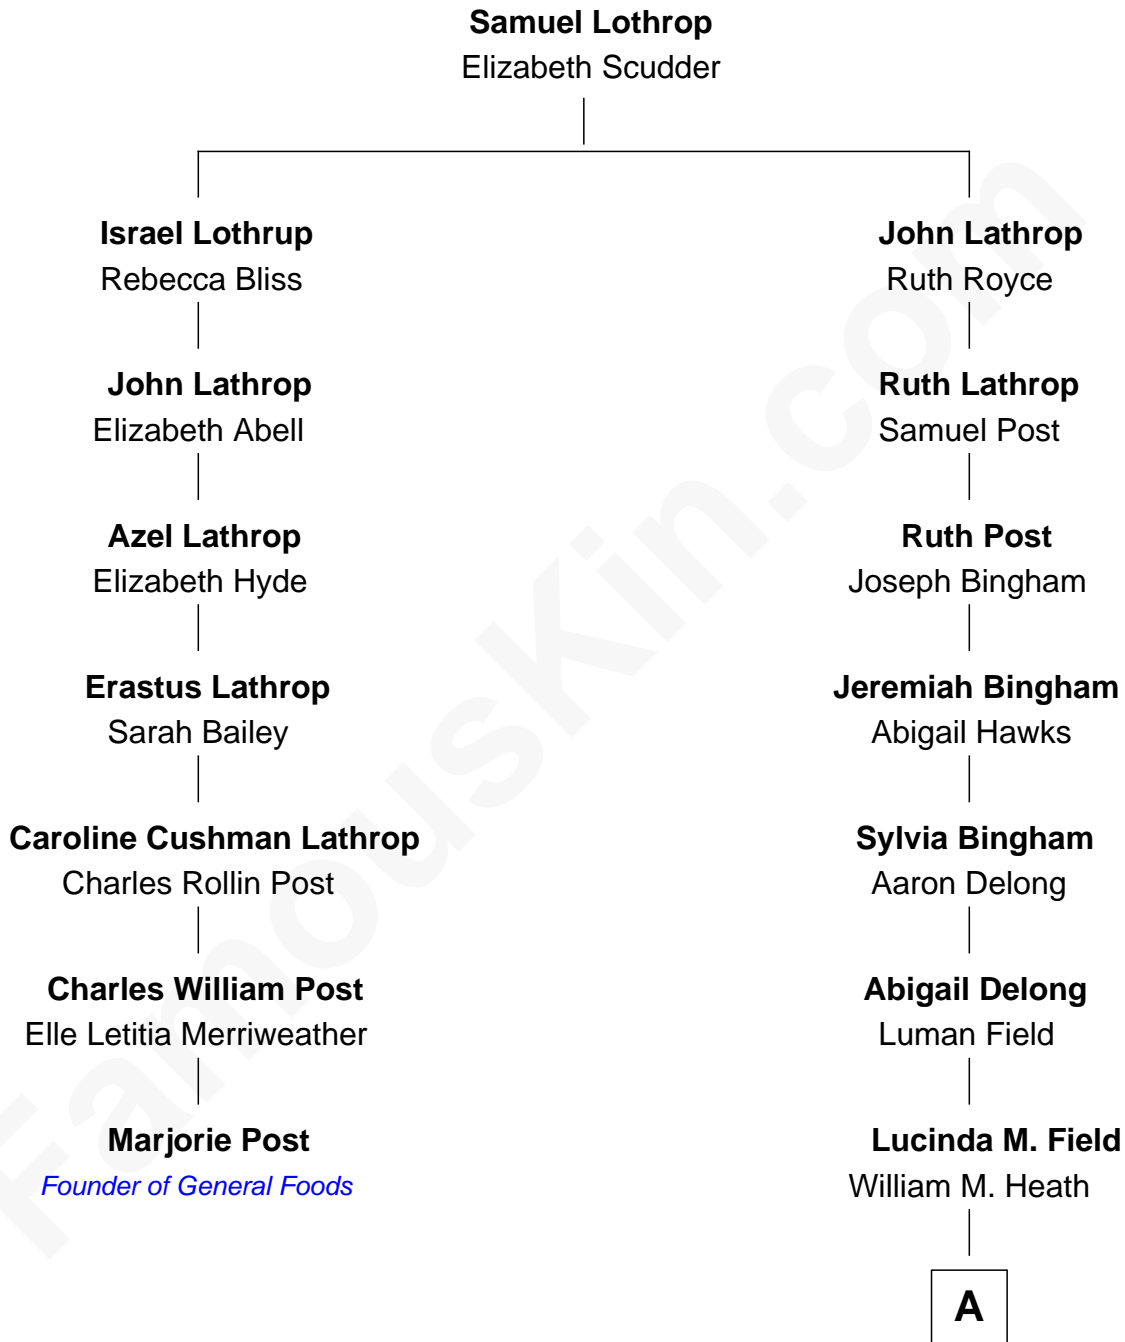

FamousKin.com Relationship Chart of

Marjorie Post

Founder of General Foods

6th cousin 5 times removed of

Sarah Palin

9th Governor of Alaska

A

James W. Heath
Alma Miranda Rhodes

Charles R. Heath
Alice Adeline Oriel

Charles Francis Heath
Nellie Marie Brandt

Charles Richard Heath
Sarah Sheeran

Sarah Palin
9th Governor of Alaska

FamousKin.com