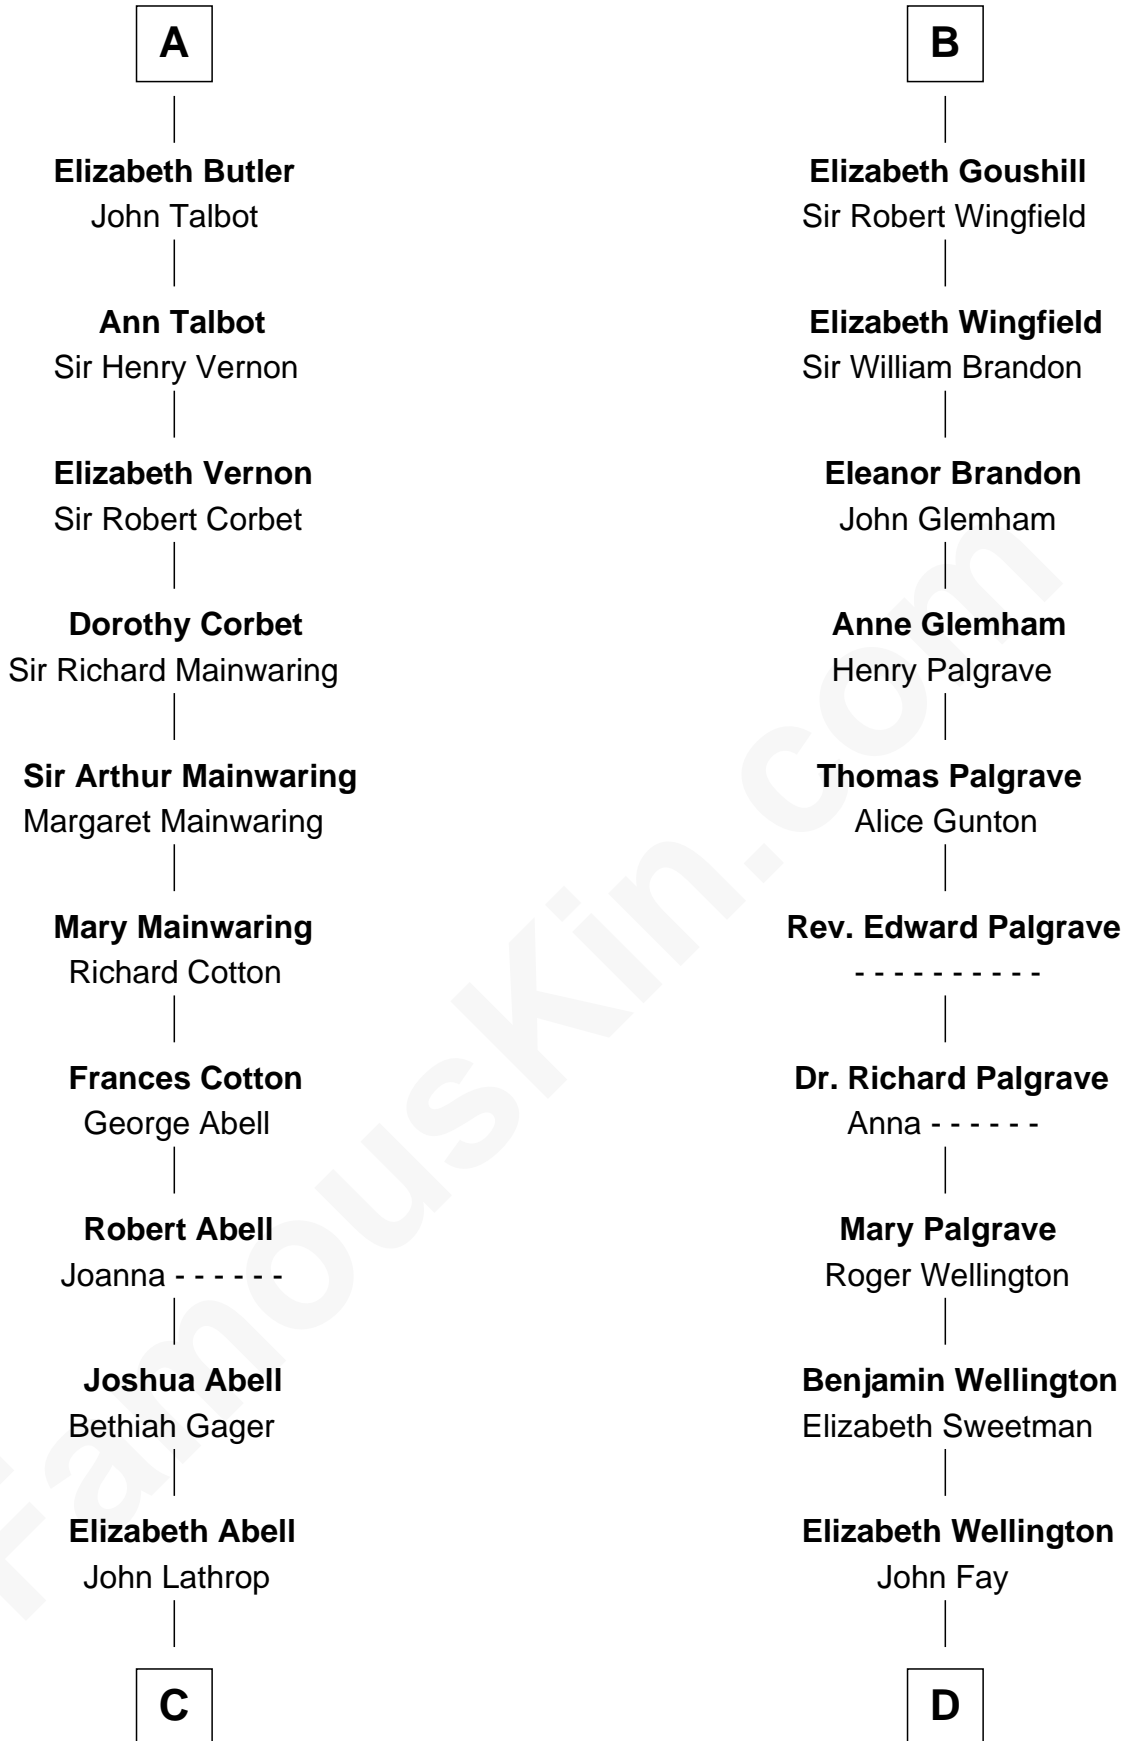

FamousKin.com Relationship Chart of

Marjorie Post

Founder of General Foods

20th cousin 1 time removed of

Shubael D. Childs

Founder of S.D. Childs & Company

C

Azel Lathrop
Elizabeth Hyde

Erastus Lathrop
Sarah Bailey

Caroline Cushman Lathrop
Charles Rollin Post

Charles William Post
Elle Letitia Merriweather

Marjorie Post
Founder of General Foods

D

Benjamin Fay
Martha Miles

Benjamin Fay
Beulah Stow