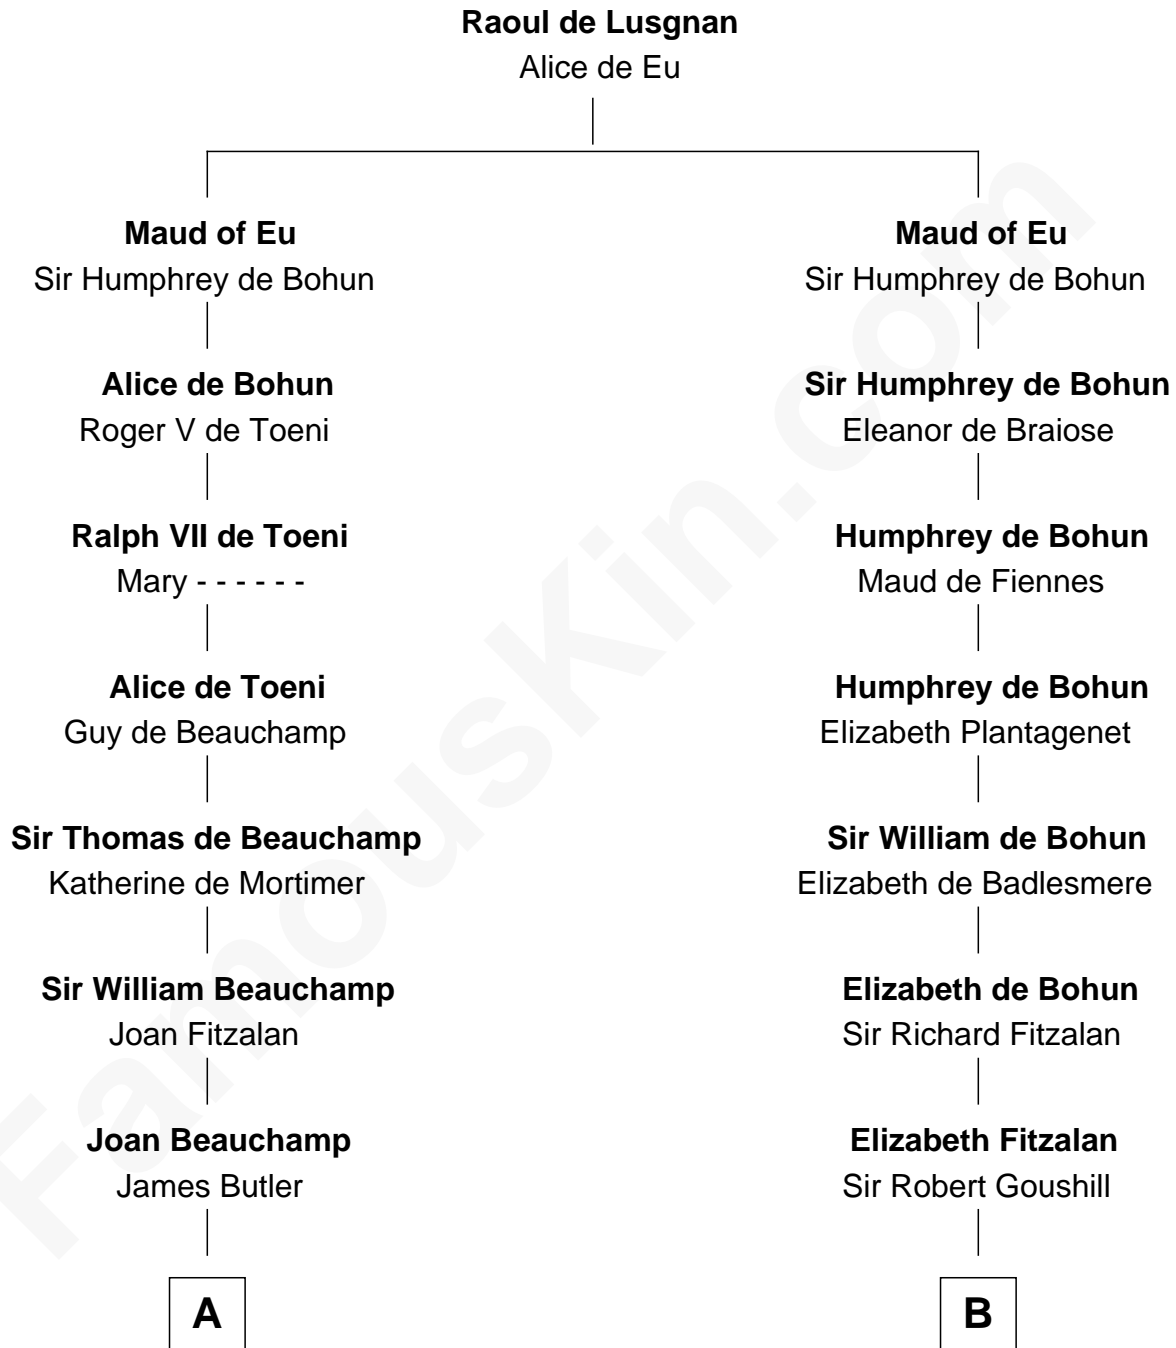

FamousKin.com Relationship Chart of

Marjorie Post

Founder of General Foods

20th cousin 1 time removed of

Shubael D. Childs

Founder of S.D. Childs & Company

C

Azel Lathrop
Elizabeth Hyde

Erastus Lathrop
Sarah Bailey

Caroline Cushman Lathrop
Charles Rollin Post

Charles William Post
Elle Letitia Merriweather

Marjorie Post
Founder of General Foods

D

Benjamin Fay
Martha Miles

Benjamin Fay
Beulah Stow