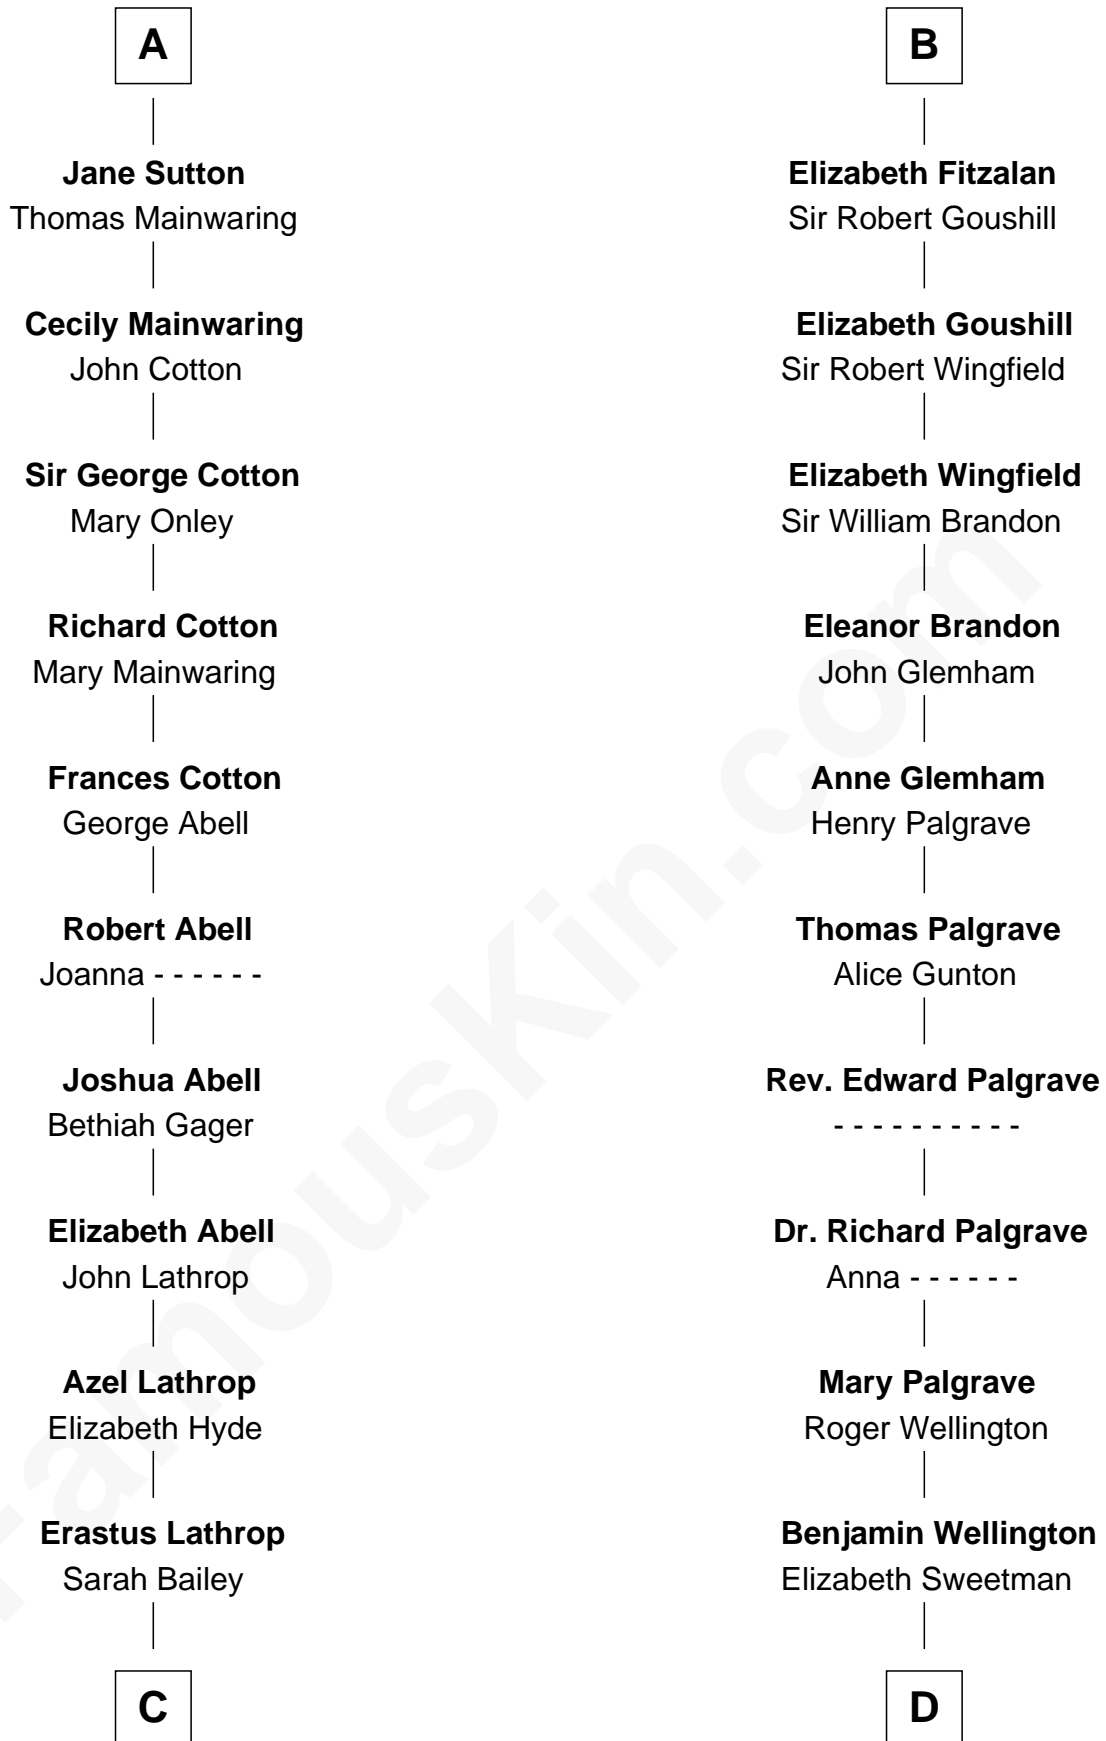

FamousKin.com Relationship Chart of

Marjorie Post

Founder of General Foods

19th cousin 2 times removed of

Shubael D. Childs

Founder of S.D. Childs & Company

Hugh de Kevelioc
Bertrade de Montfort

Agnes of Chester
Sir William de Ferrers

Sir William de Ferrers
Margaret de Quincy

Joan de Ferrers
Sir Thomas de Berkeley

Sir Maurice de Berkeley
Eve la Zouche

Thomas de Berkeley
Katherine de Clyvedon

Sir John Berkeley
Elizabeth Betteshorne

Elizabeth Berkeley
Sir John Sutton

A

Hawise of Chester
Sir Robert II de Quincy

Margaret de Quincy
John de Lacy

Maud de Lacy
Sir Richard de Clare

Thomas de Clare
Juliana FitzMaurice

Margaret de Clare
Bartholomew de Badlesmere

Elizabeth de Badlesmere
Sir William de Bohun

Elizabeth de Bohun
Sir Richard Fitzalan

B

C

Caroline Cushman Lathrop

Charles Rollin Post

Charles William Post

Elle Letitia Merriweather

Marjorie Post