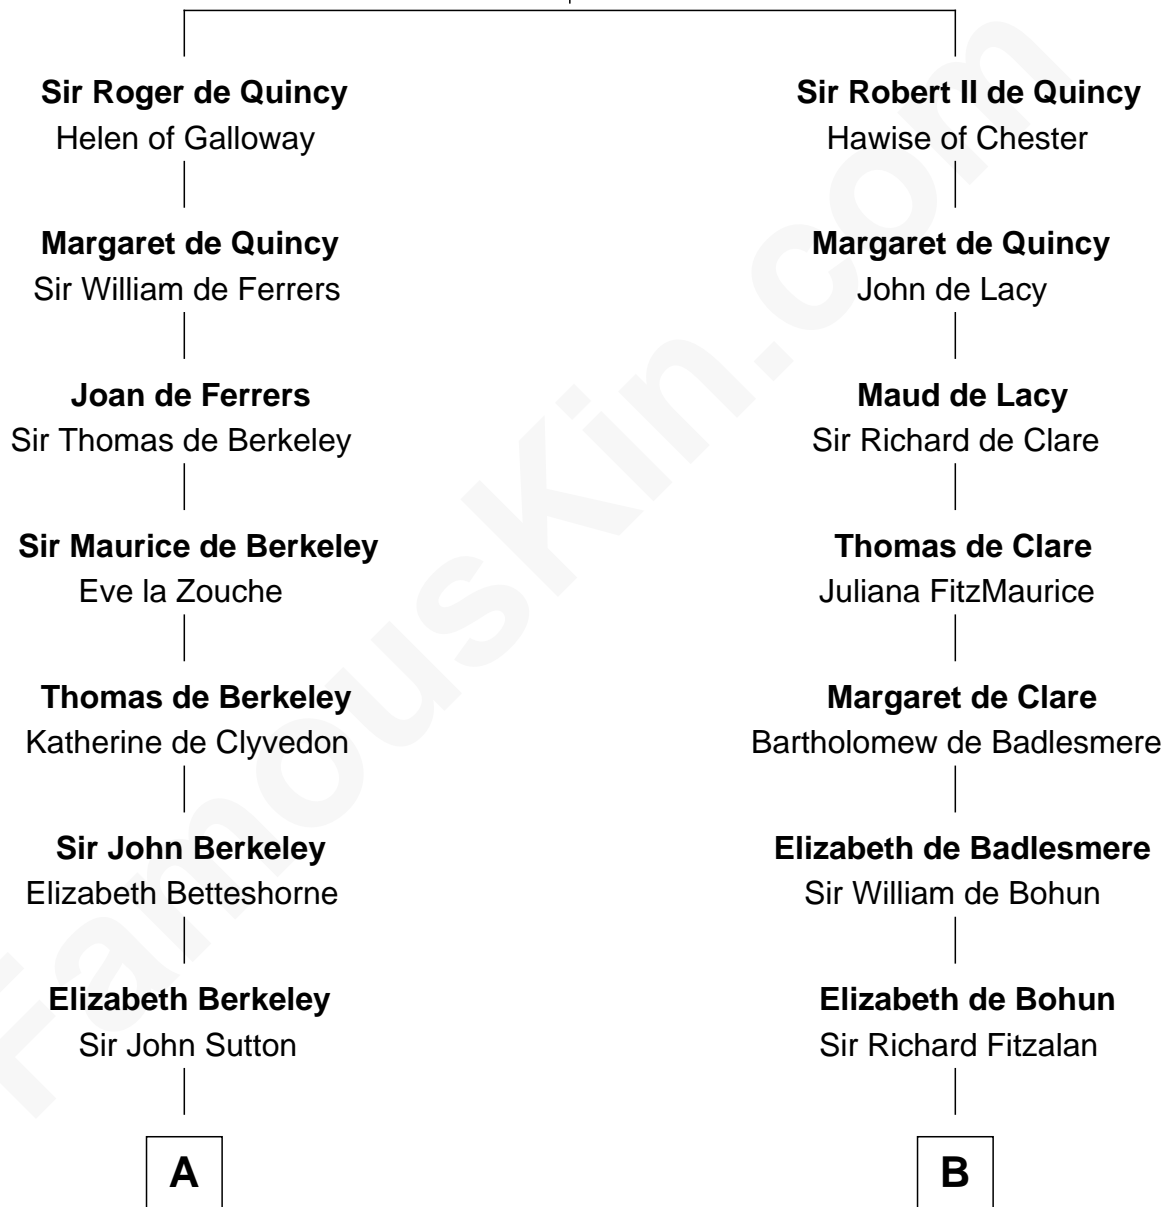

FamousKin.com Relationship Chart of

Marjorie Post

Founder of General Foods

19th cousin 2 times removed of

Shubael D. Childs

Founder of S.D. Childs & Company

Saher de Quincy
Margaret de Beaumont

C

Caroline Cushman Lathrop

Charles Rollin Post

Charles William Post

Elle Letitia Merriweather

Marjorie Post

Founder of General Foods

D

Elizabeth Wellington