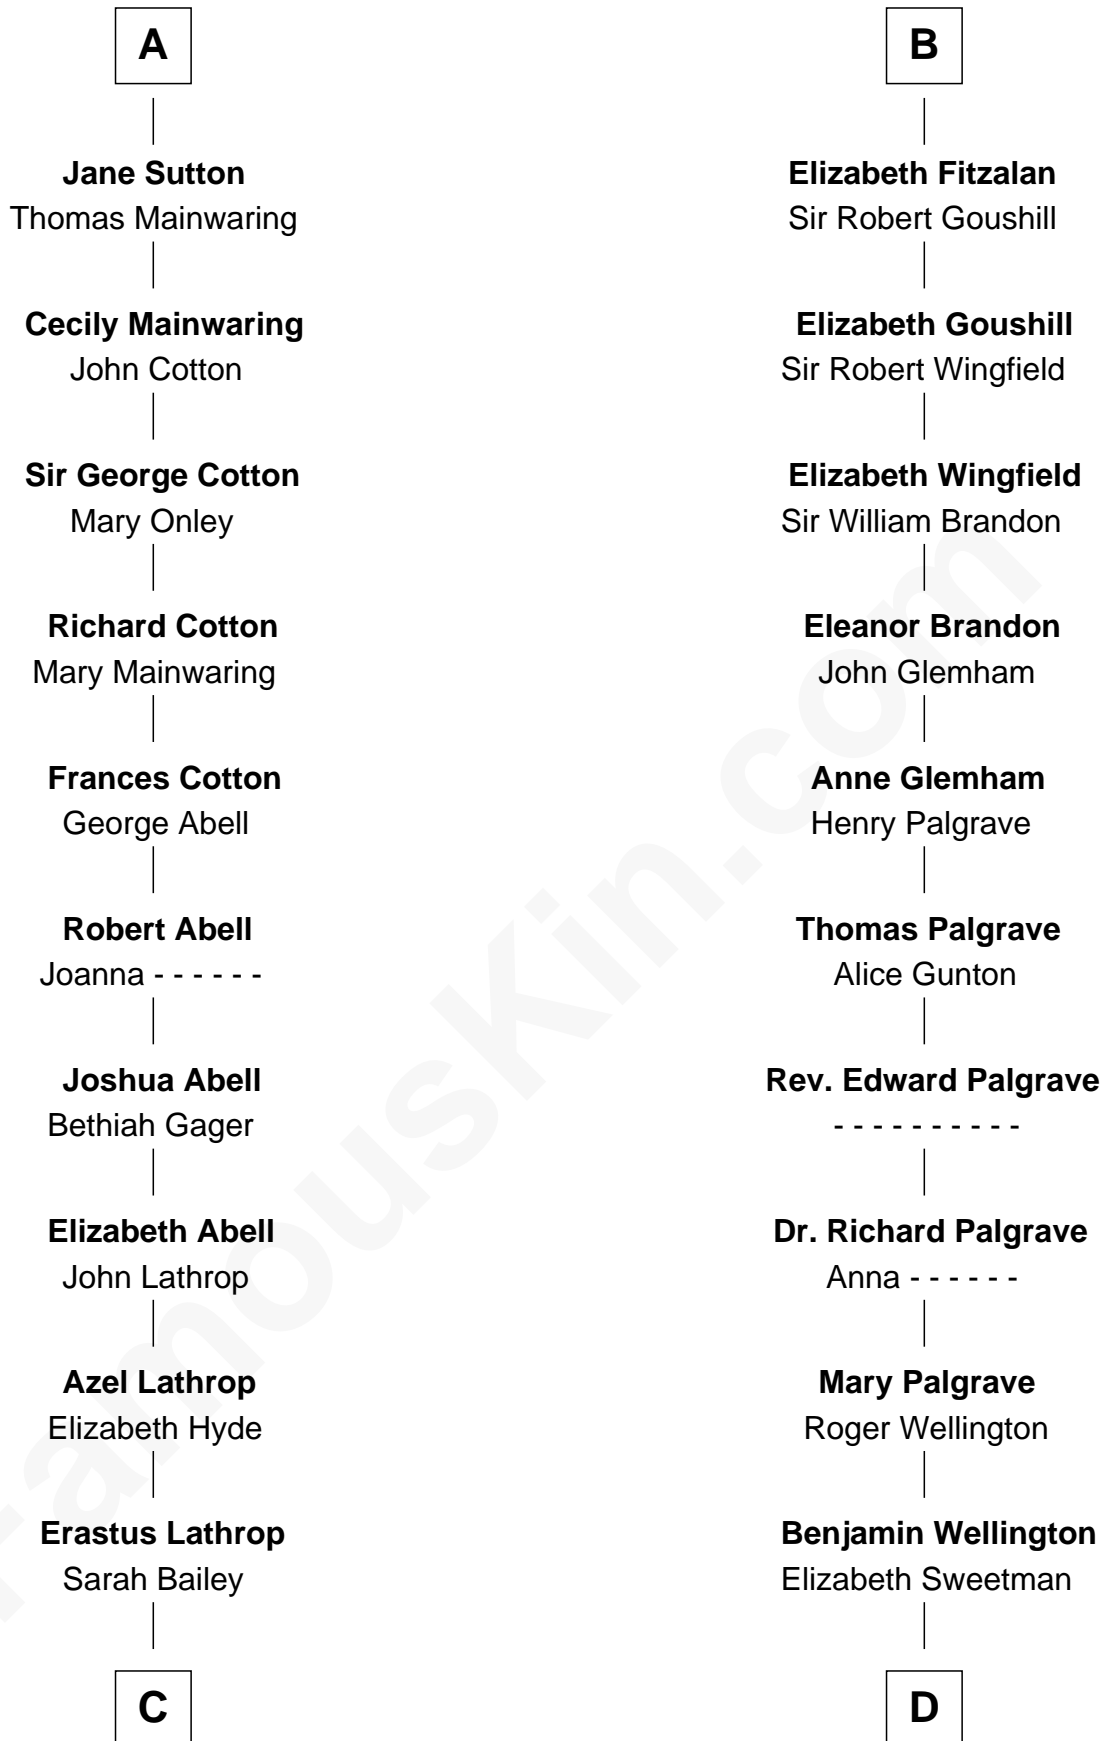

FamousKin.com Relationship Chart of

Marjorie Post

Founder of General Foods

19th cousin 2 times removed of

Shubael D. Childs

Founder of S.D. Childs & Company

Saher de Quincy
Margaret de Beaumont

C

Caroline Cushman Lathrop

Charles Rollin Post

Charles William Post

Elle Letitia Merriweather

Marjorie Post

Founder of General Foods

D

Elizabeth Wellington