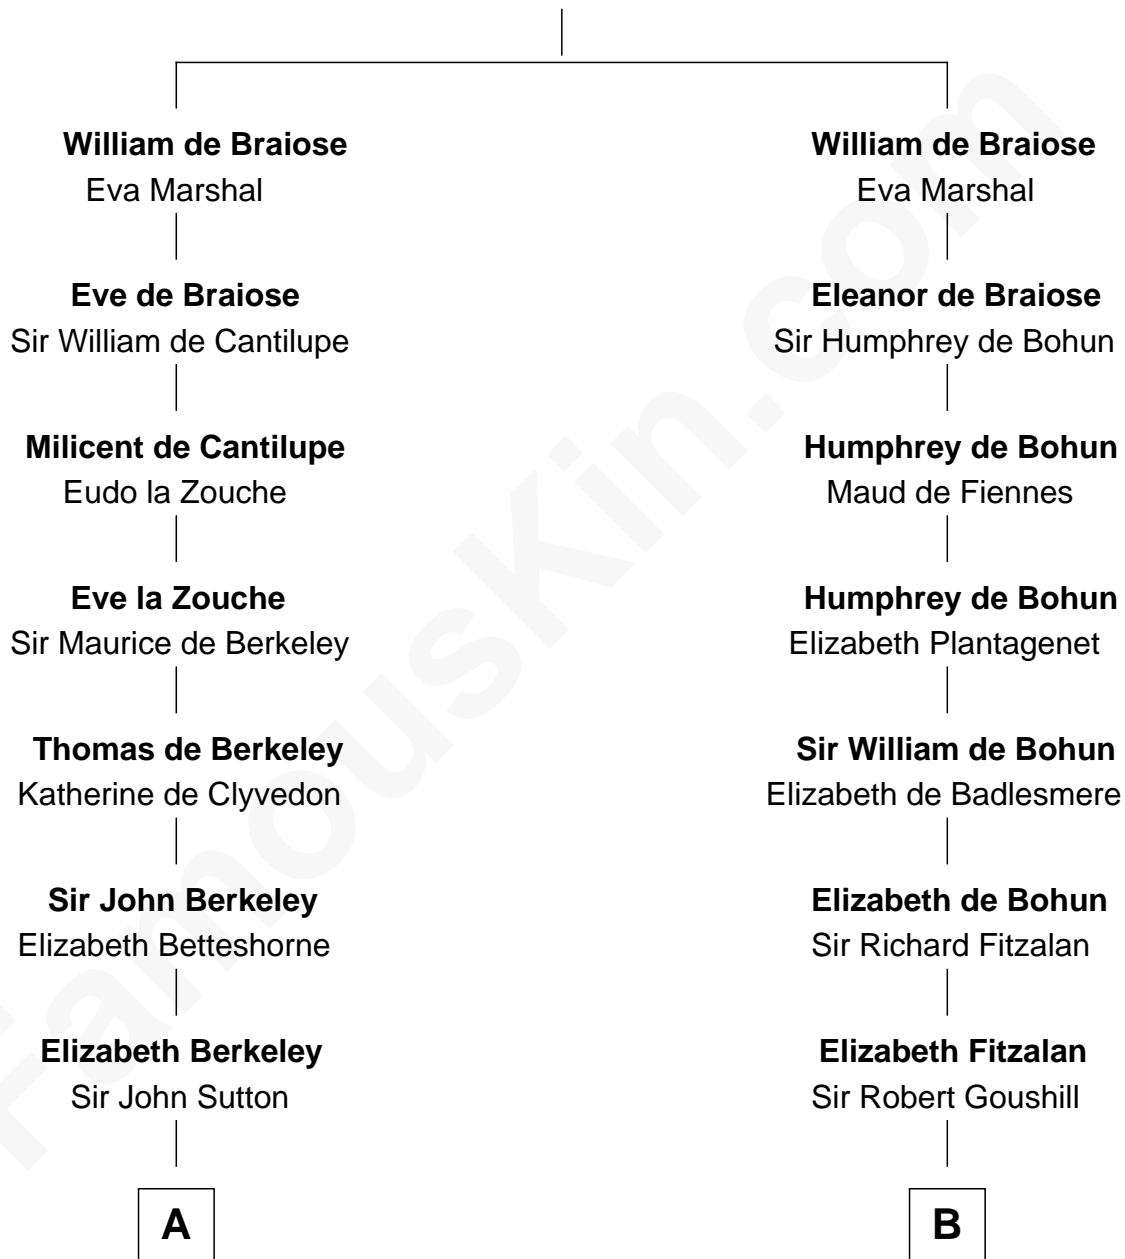

FamousKin.com Relationship Chart of

Marjorie Post

Founder of General Foods

19th cousin 1 time removed of

Shubael D. Childs

Founder of S.D. Childs & Company

Reginald de Braiose

C

Caroline Cushman Lathrop

Charles Rollin Post

Charles William Post

Elle Letitia Merriweather

Marjorie Post

Founder of General Foods

D

Benjamin Fay