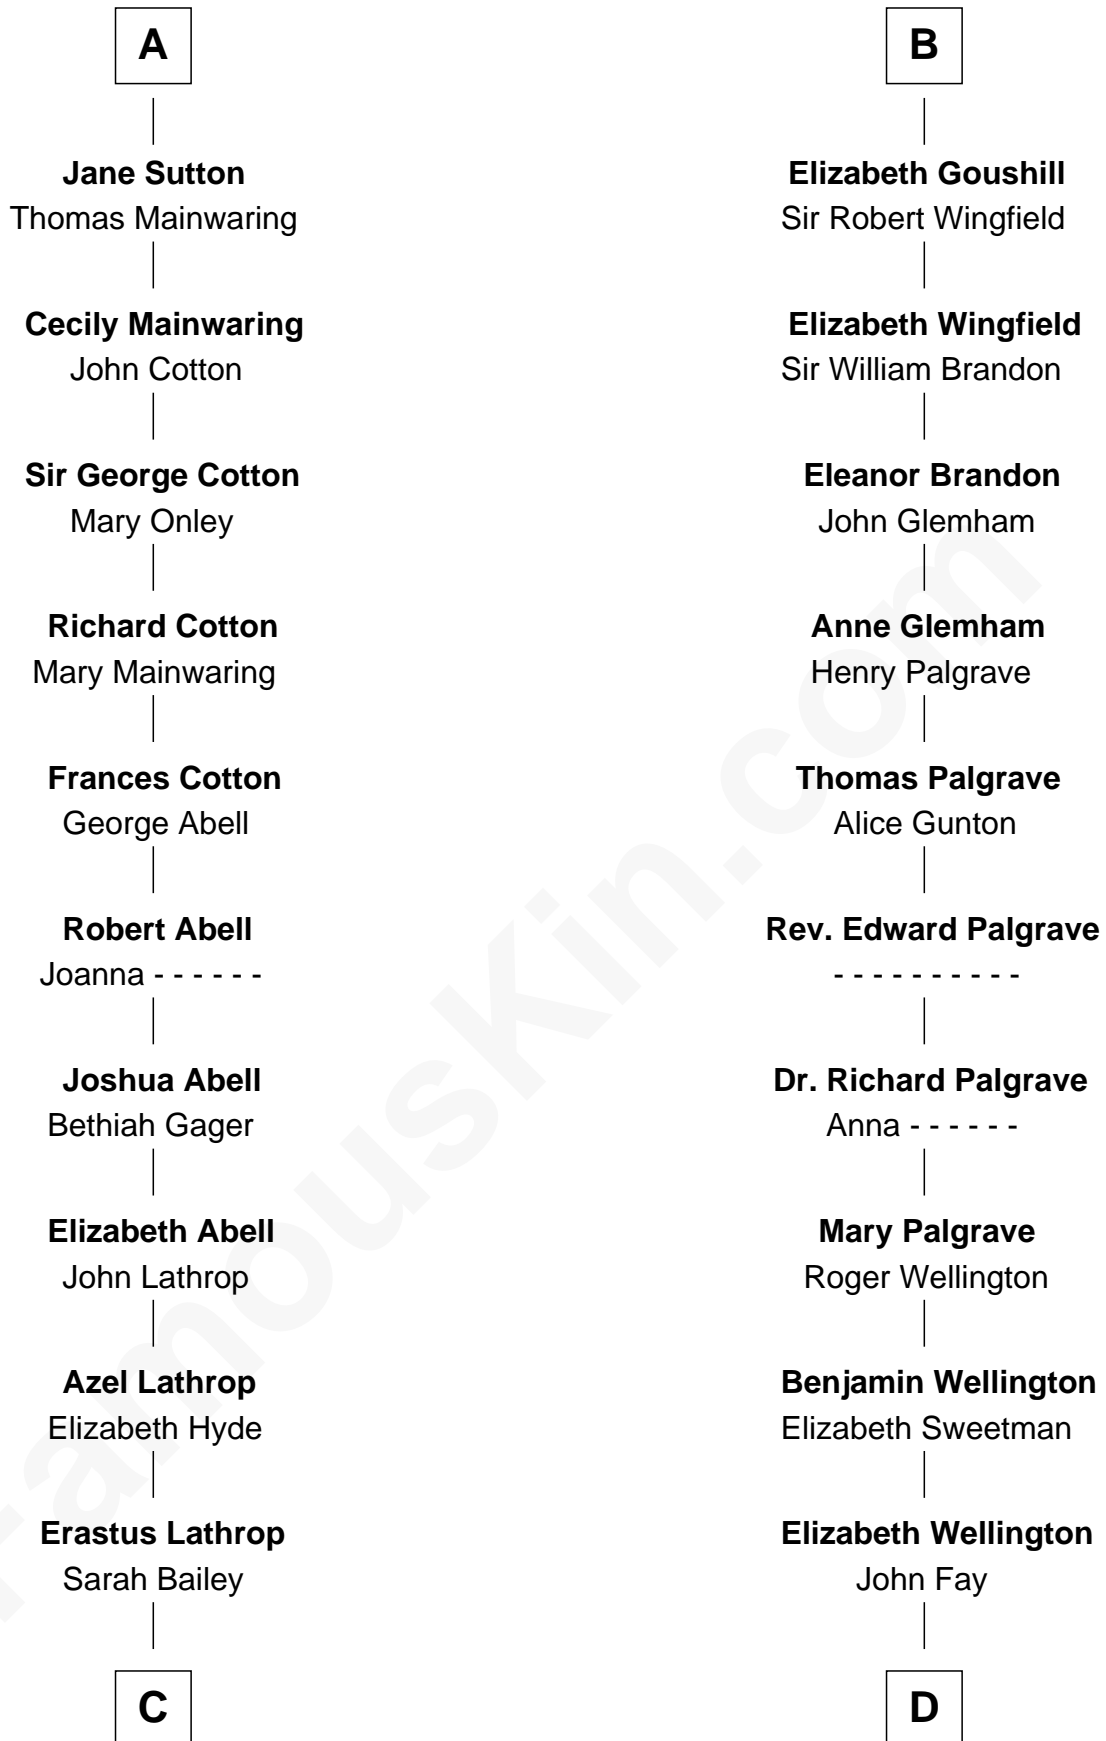

FamousKin.com Relationship Chart of

Marjorie Post

Founder of General Foods

19th cousin 1 time removed of

Shubael D. Childs

Founder of S.D. Childs & Company

Reginald de Braiose

C

Caroline Cushman Lathrop

Charles Rollin Post

Charles William Post

Elle Letitia Merriweather

Marjorie Post

Founder of General Foods

D

Benjamin Fay