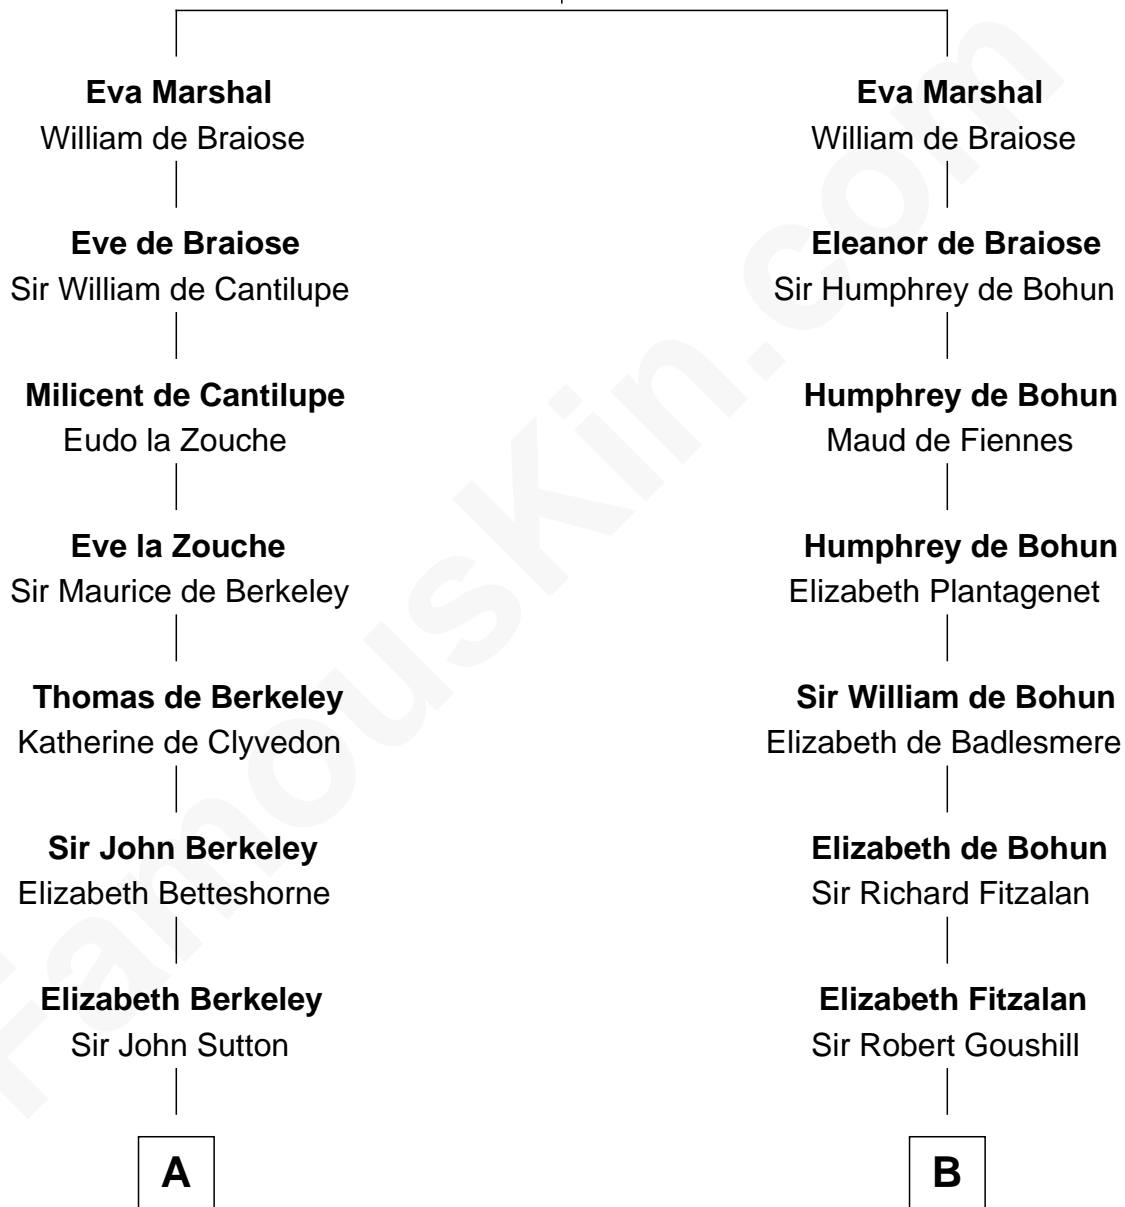

FamousKin.com Relationship Chart of

Marjorie Post

Founder of General Foods

19th cousin 1 time removed of

Shubael D. Childs

Founder of S.D. Childs & Company

Sir William Marshal

Isabel de Clare

C

Caroline Cushman Lathrop

Charles Rollin Post

Charles William Post

Elle Letitia Merriweather

Marjorie Post

Founder of General Foods

D