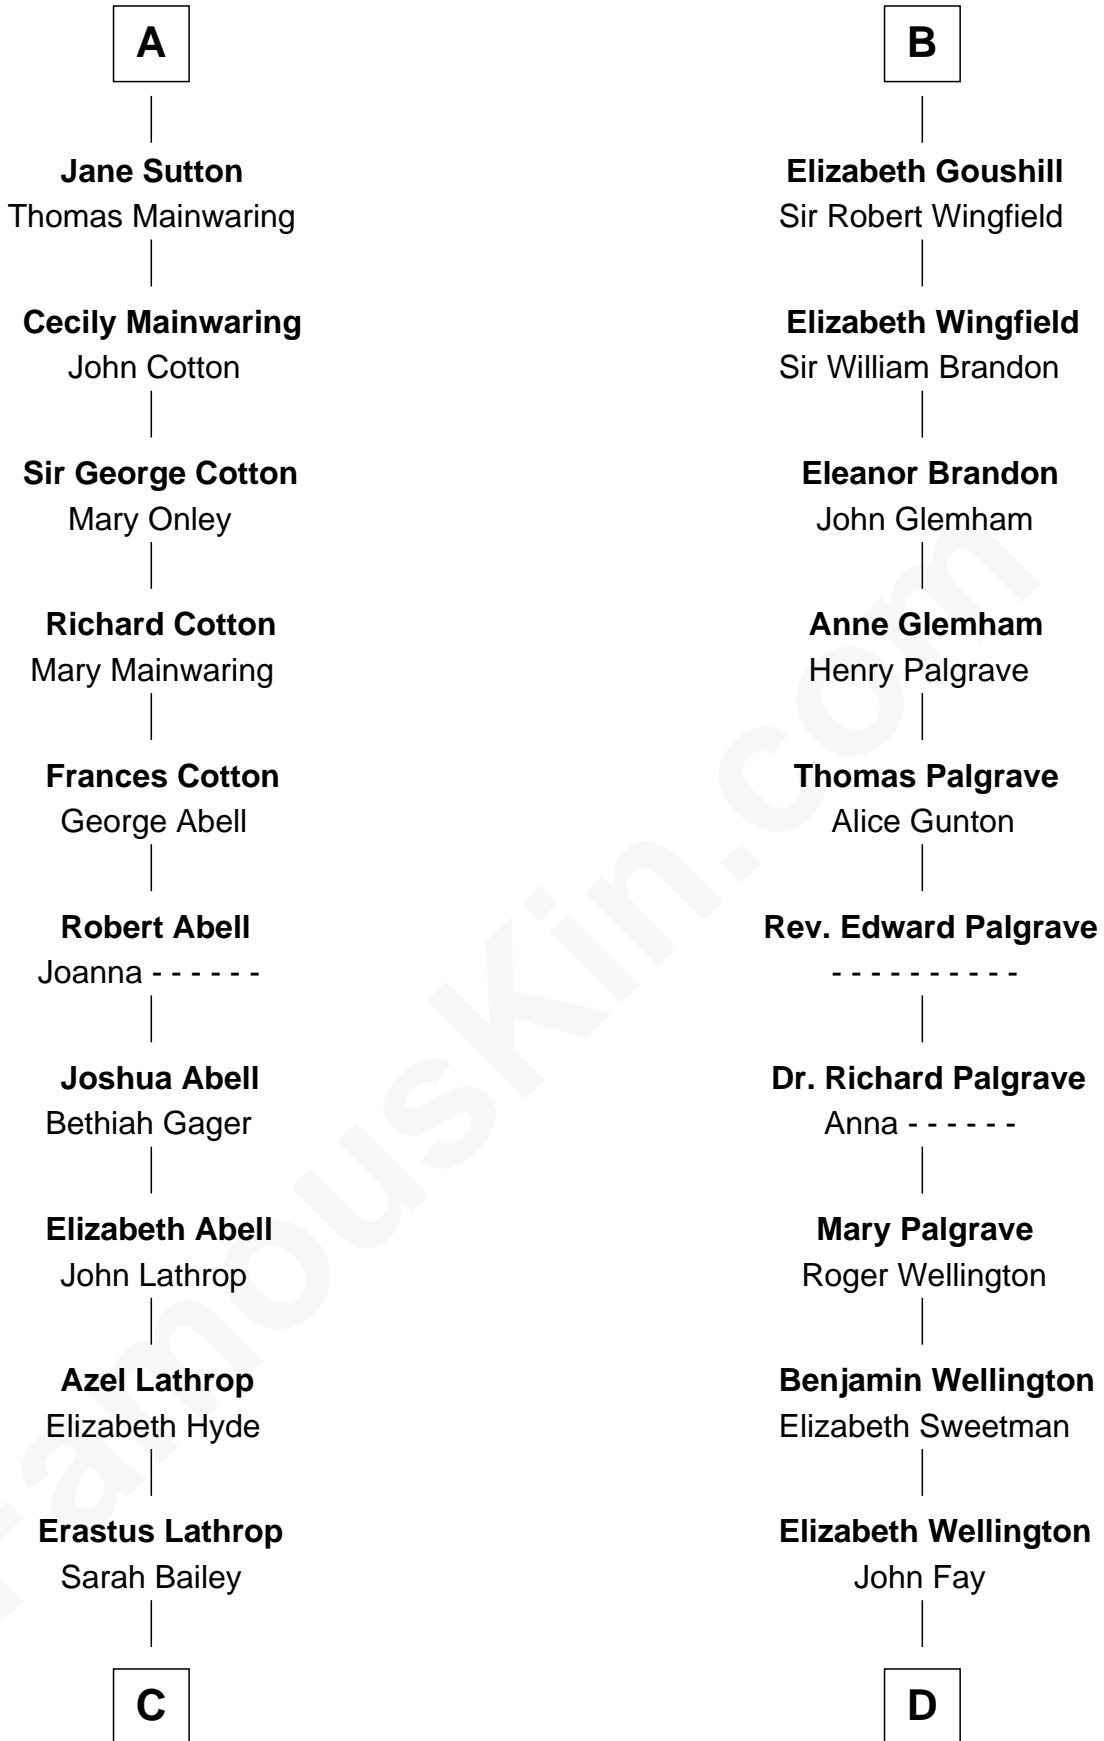

FamousKin.com Relationship Chart of

Marjorie Post

Founder of General Foods

19th cousin 1 time removed of

Shubael D. Childs

Founder of S.D. Childs & Company

Sir William Marshal

Isabel de Clare

C

Caroline Cushman Lathrop

Charles Rollin Post

Charles William Post

Elle Letitia Merriweather

Marjorie Post

Founder of General Foods

D