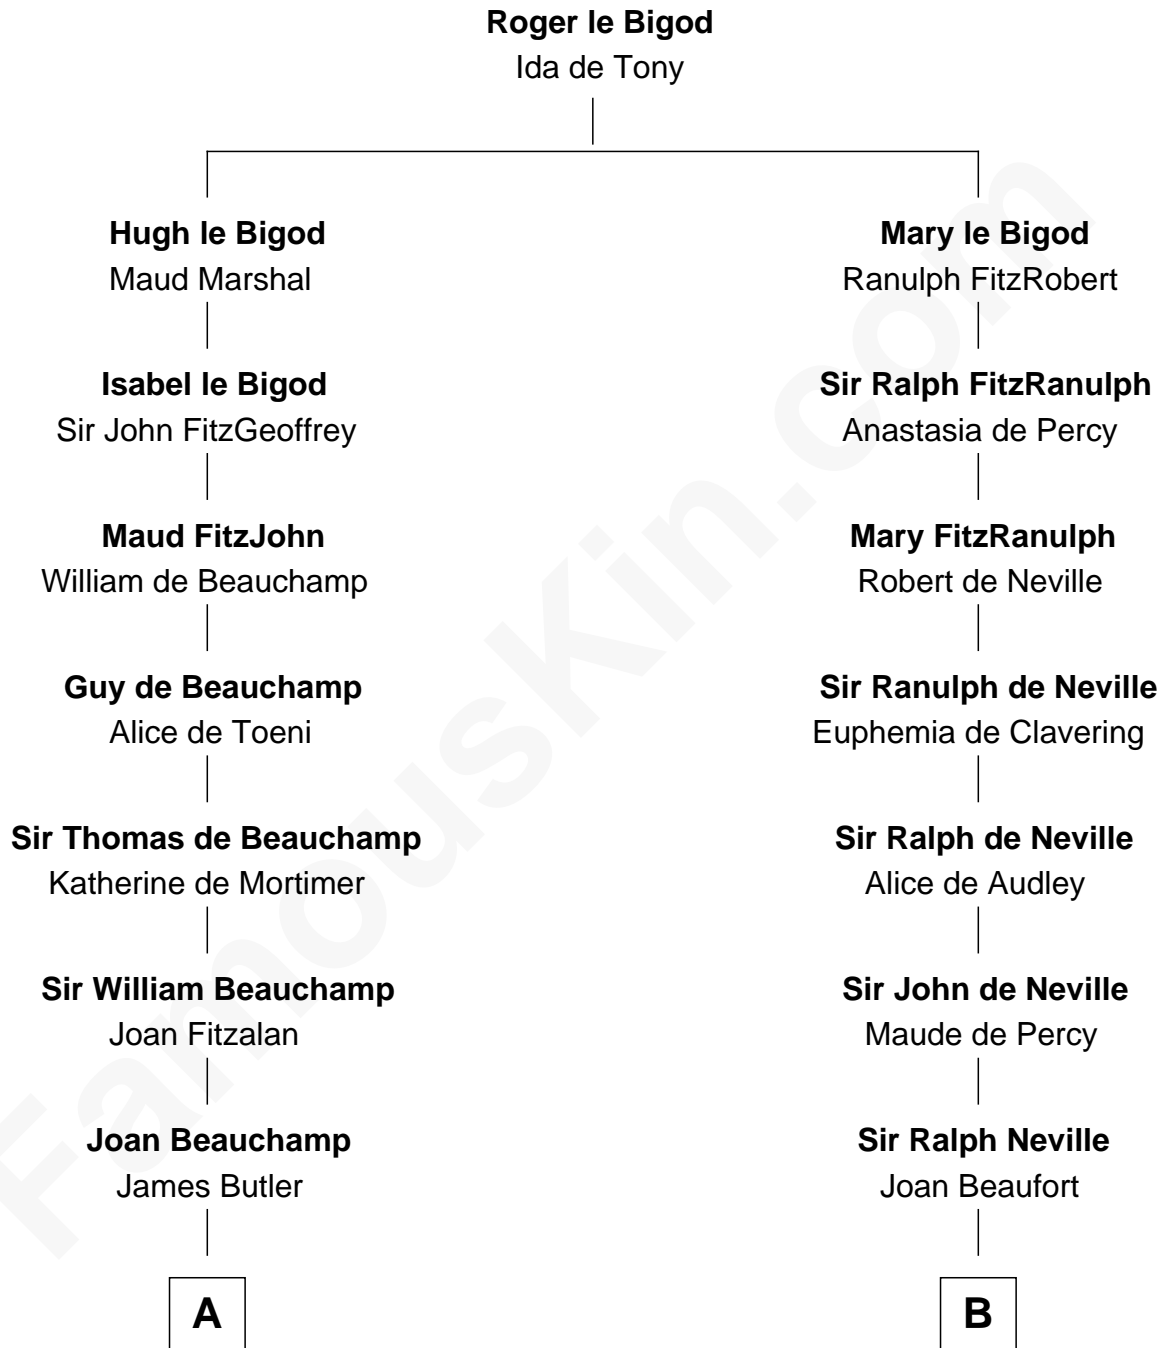

FamousKin.com Relationship Chart of

Marjorie Post

Founder of General Foods

18th cousin 3 times removed of

Thomas Jefferson

3rd U.S. President and Signer of the Declaration of Independence

C

Azel Lathrop
Elizabeth Hyde

Erastus Lathrop
Sarah Bailey

Caroline Cushman Lathrop
Charles Rollin Post

Charles William Post
Elle Letitia Merriweather

Marjorie Post
Founder of General Foods

D

Jane Randolph
Peter Jefferson

Thomas Jefferson
3rd U.S. President