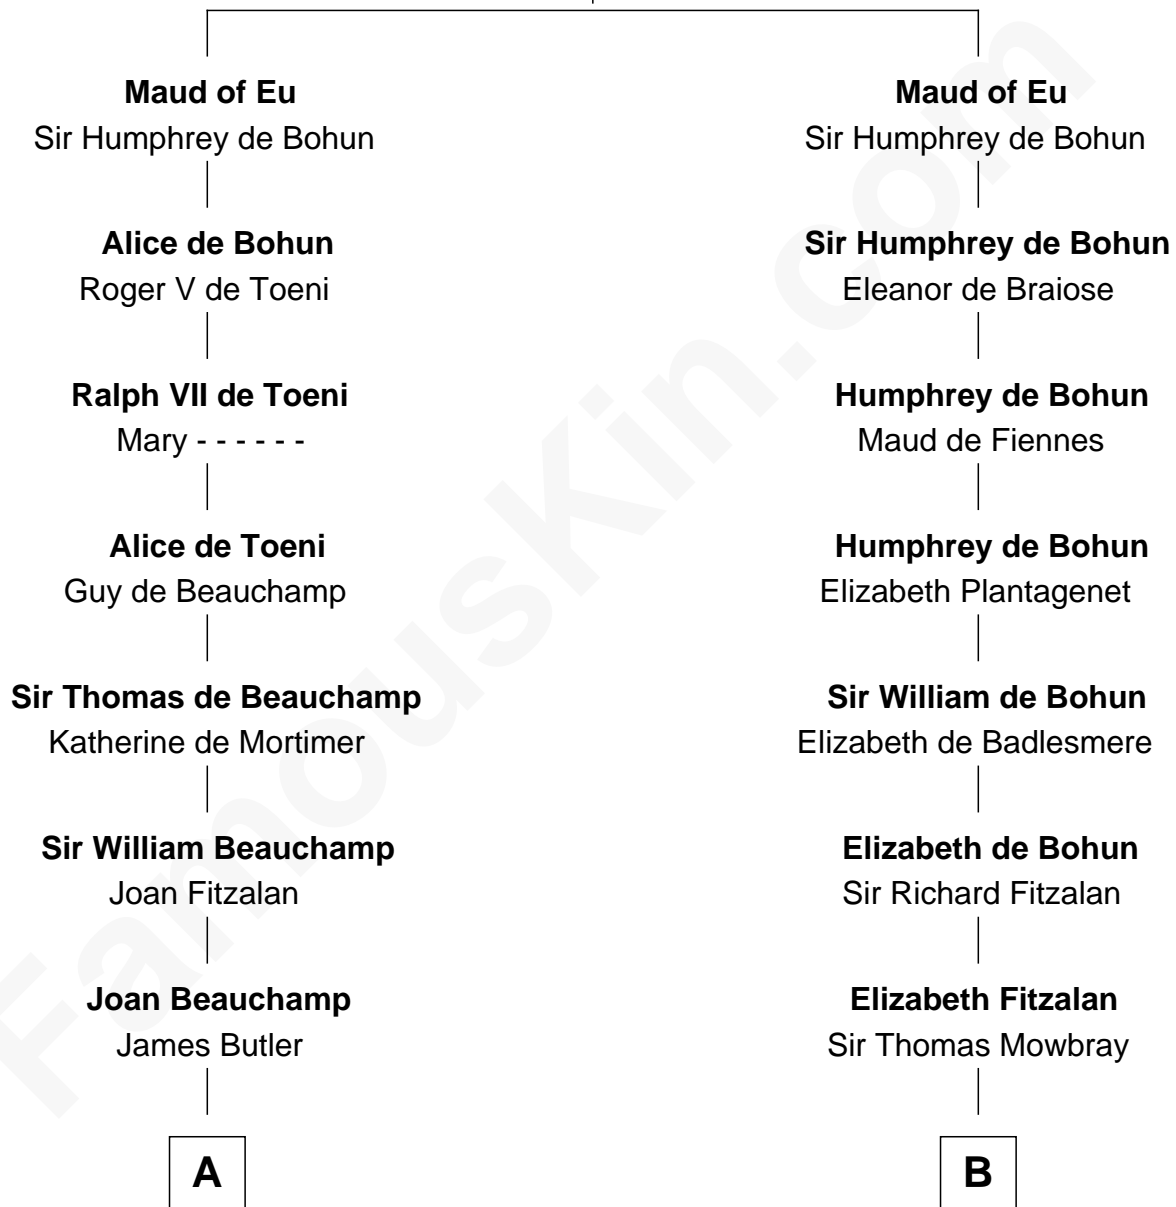

FamousKin.com Relationship Chart of

Marjorie Post

Founder of General Foods

19th cousin 2 times removed of

Thomas Jefferson

3rd U.S. President and Signer of the Declaration of Independence

Raoul de Lusgnan

Alice de Eu

C

Azel Lathrop
Elizabeth Hyde

Erastus Lathrop
Sarah Bailey

Caroline Cushman Lathrop
Charles Rollin Post

Charles William Post
Elle Letitia Merriweather

Marjorie Post
Founder of General Foods

D

Isham Randolph
Jane Rogers

Jane Randolph
Peter Jefferson

Thomas Jefferson
3rd U.S. President

FamousKin.com