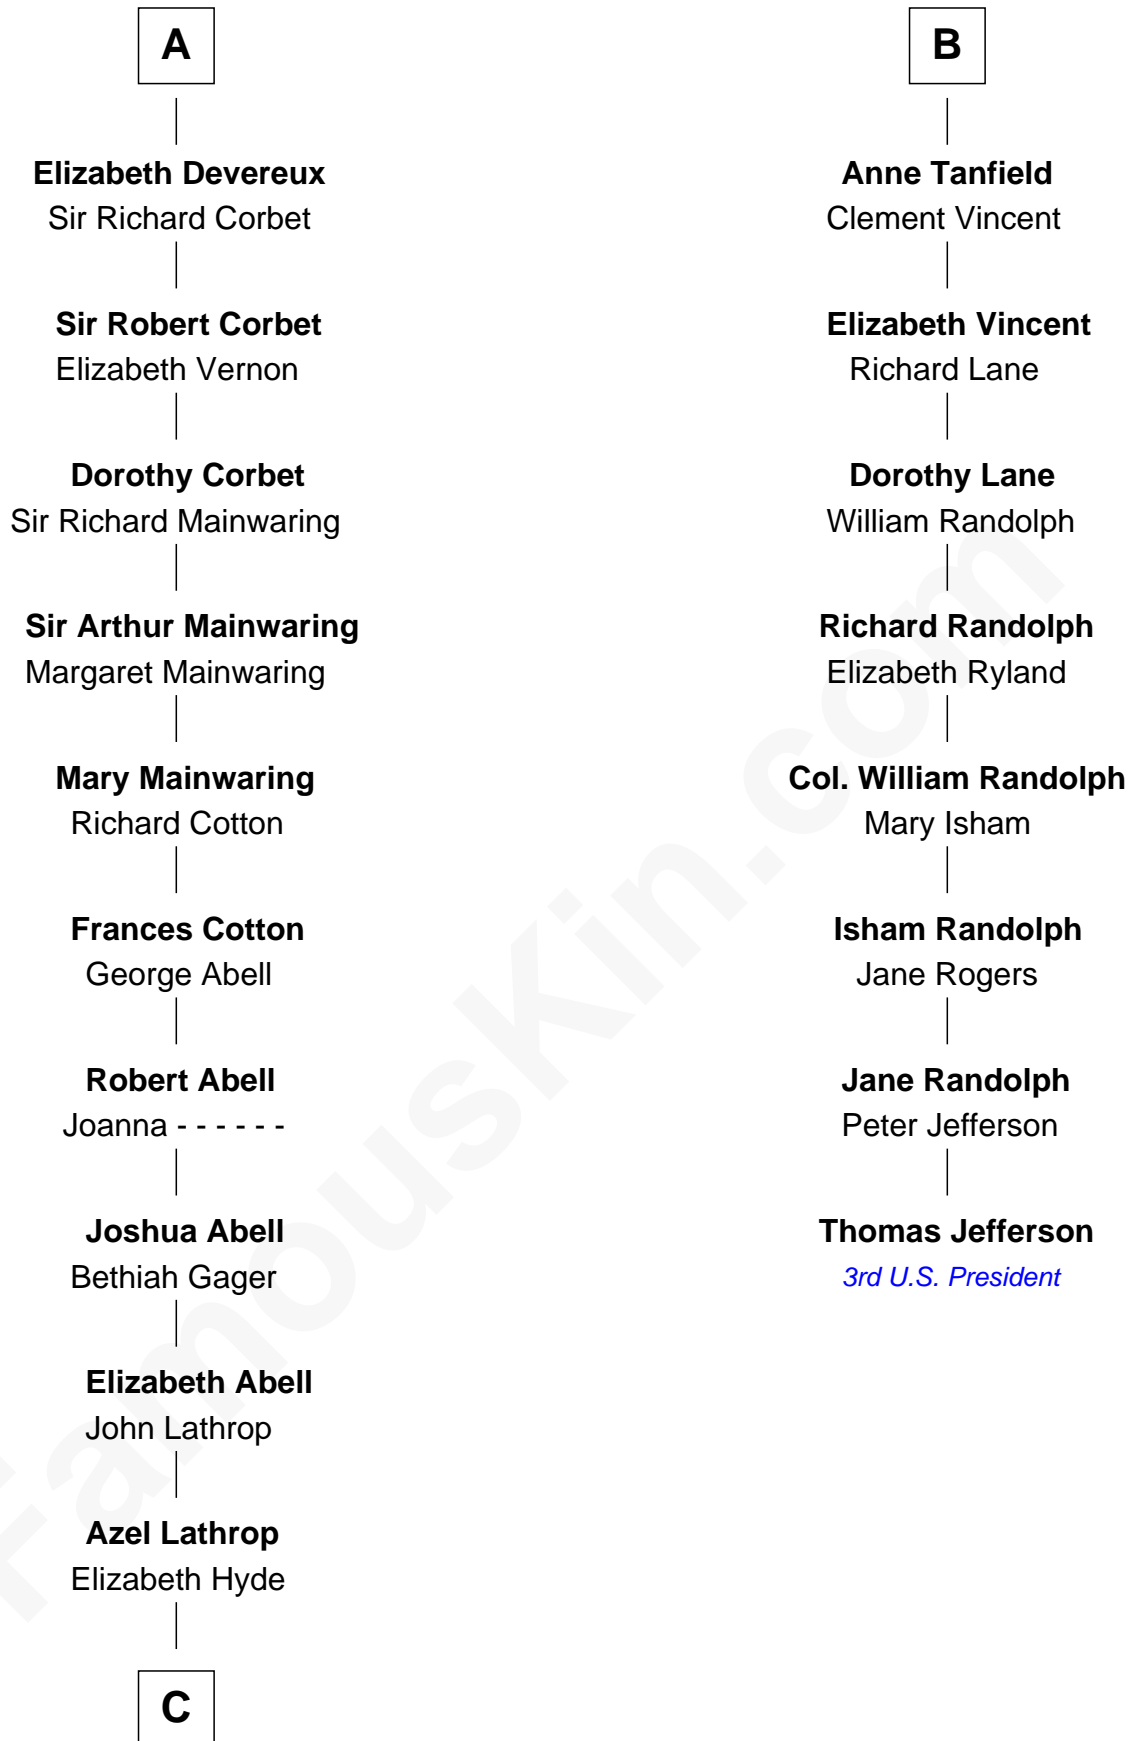

FamousKin.com Relationship Chart of

Marjorie Post

Founder of General Foods

14th cousin 6 times removed of

Thomas Jefferson

3rd U.S. President and Signer of the Declaration of Independence

Sir Hugh I de Audley

Iseult de Mortimer

C

Erastus Lathrop

Sarah Bailey

Caroline Cushman Lathrop

Charles Rollin Post

Charles William Post

Elle Letitia Merriweather