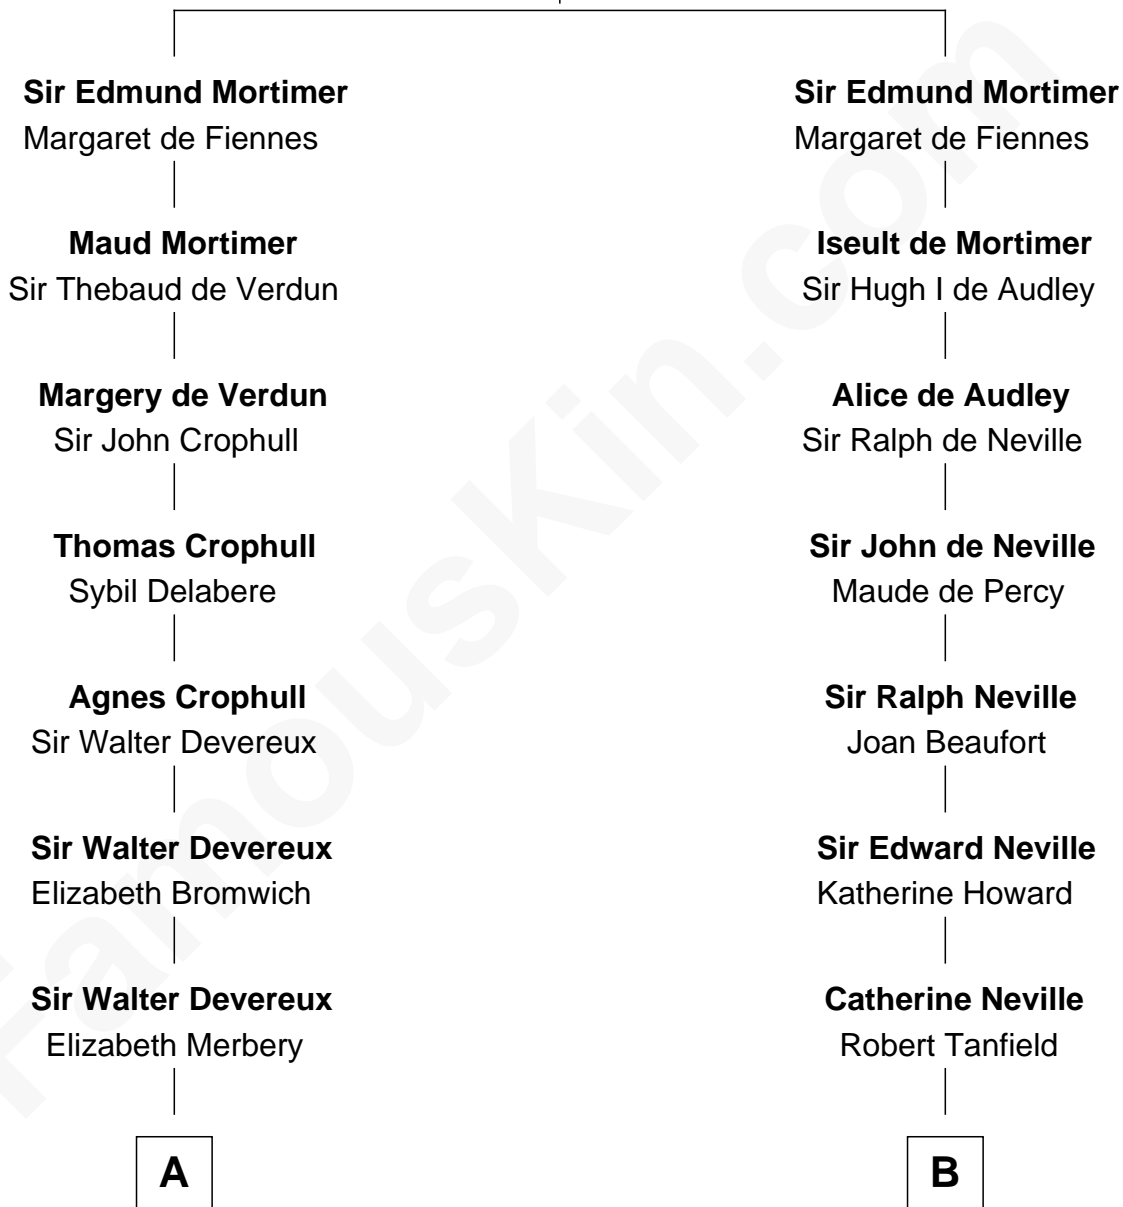

FamousKin.com Relationship Chart of

Marjorie Post

Founder of General Foods

16th cousin 5 times removed of

Thomas Jefferson

3rd U.S. President and Signer of the Declaration of Independence

Roger Mortimer
Maud de Braose

C

Azel Lathrop
Elizabeth Hyde

Erastus Lathrop
Sarah Bailey

Caroline Cushman Lathrop
Charles Rollin Post

Charles William Post
Elle Letitia Merriweather

Marjorie Post
Founder of General Foods

FamousKin.com