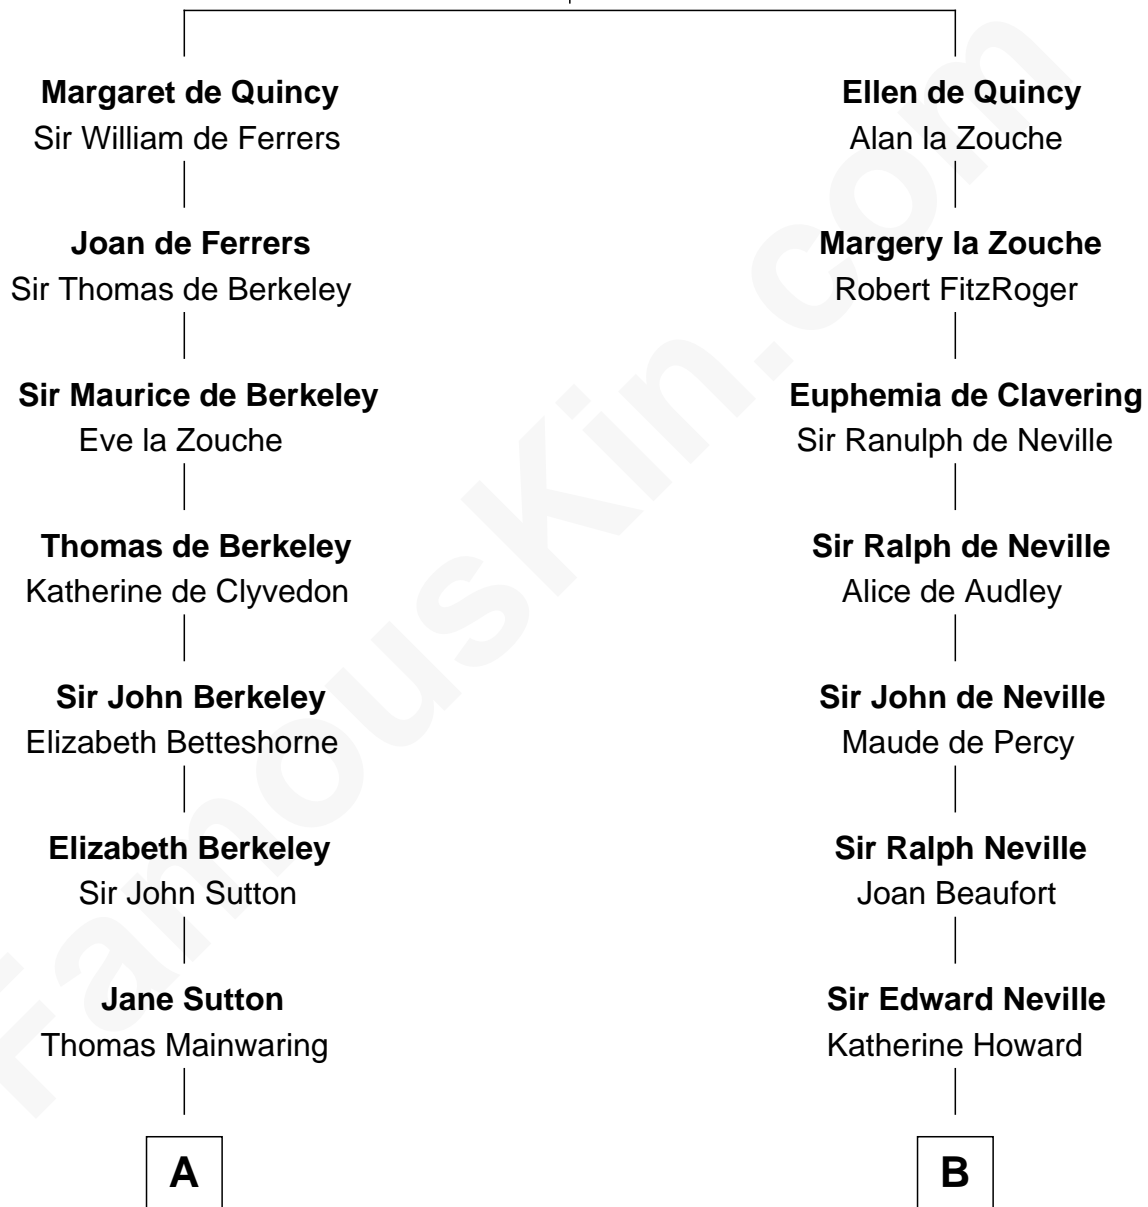

# FamousKin.com Relationship Chart of

**Marjorie Post**

*Founder of General Foods*

17th cousin 1 time removed of

**Thomas Jefferson**

*3rd U.S. President and Signer of the Declaration of Independence*

**Sir Roger de Quincy**

Helen of Galloway

**C**

**Charles William Post**  
Elle Letitia Merriweather

**Marjorie Post**  
*Founder of General Foods*

FamousKin.com