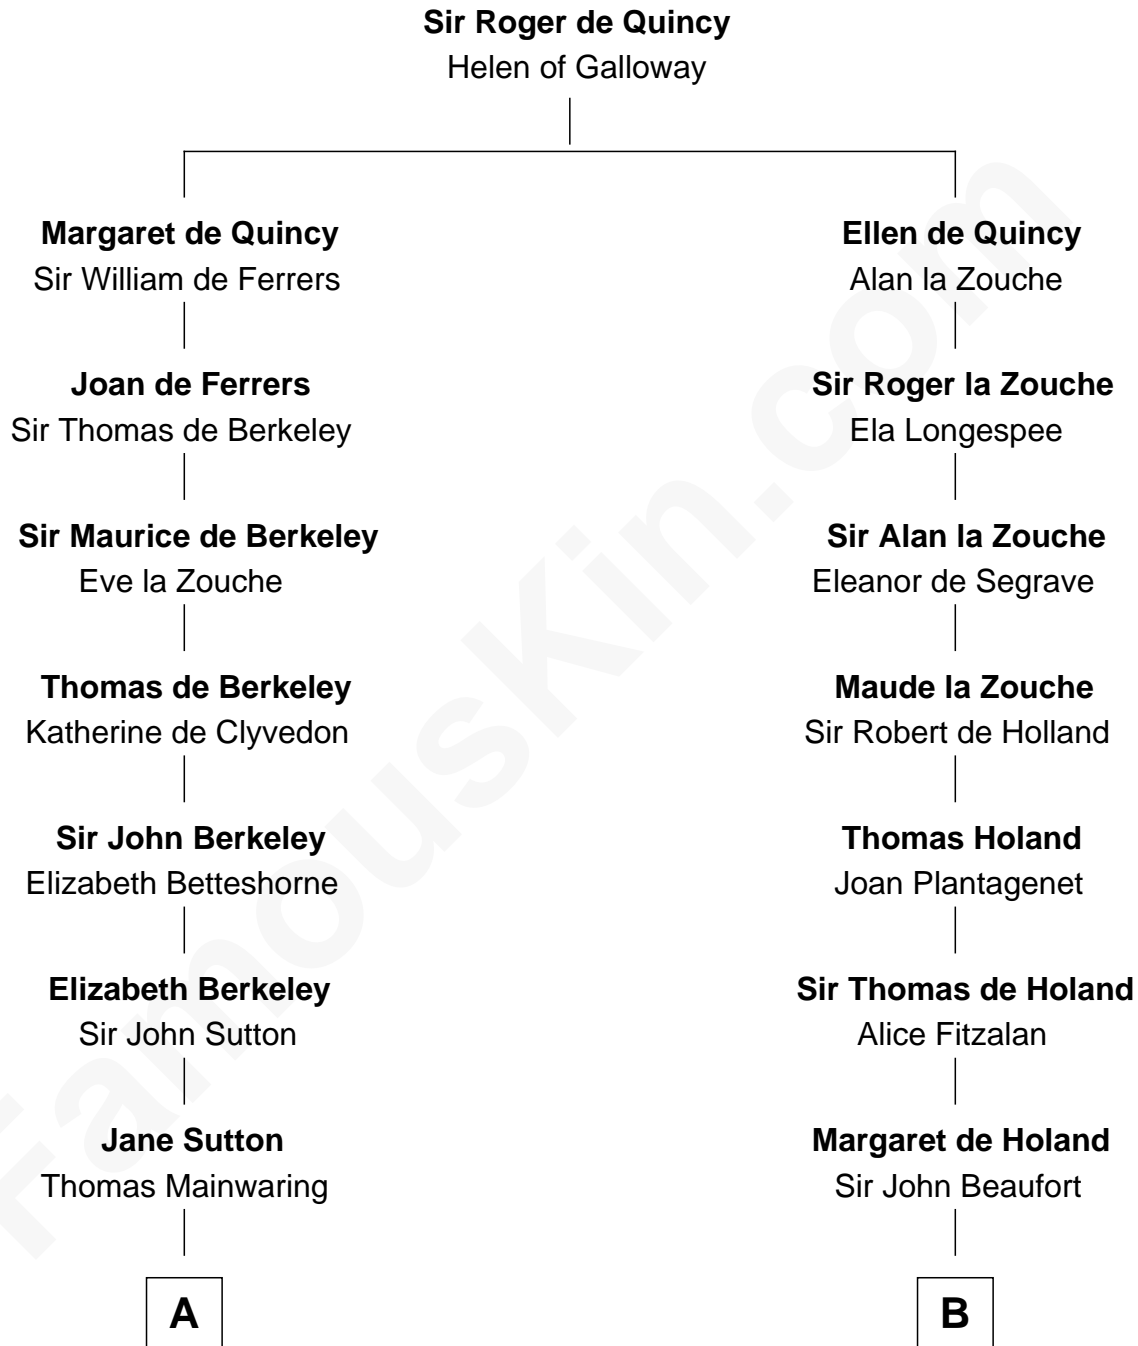

FamousKin.com Relationship Chart of

Marjorie Post

Founder of General Foods

18th cousin 2 times removed of

Alexander Hamilton

1st U.S. Secretary of the Treasury

C

Charles William Post
Elle Letitia Merriweather

Marjorie Post
Founder of General Foods

D

Rebecca Cunningham
John Hamilton

Alexander Hamilton
Elizabeth Pollock

James A. Hamilton
Rachel Fawcett

Alexander Hamilton
1st U.S. Secretary of the Treasury

FamousKin.com