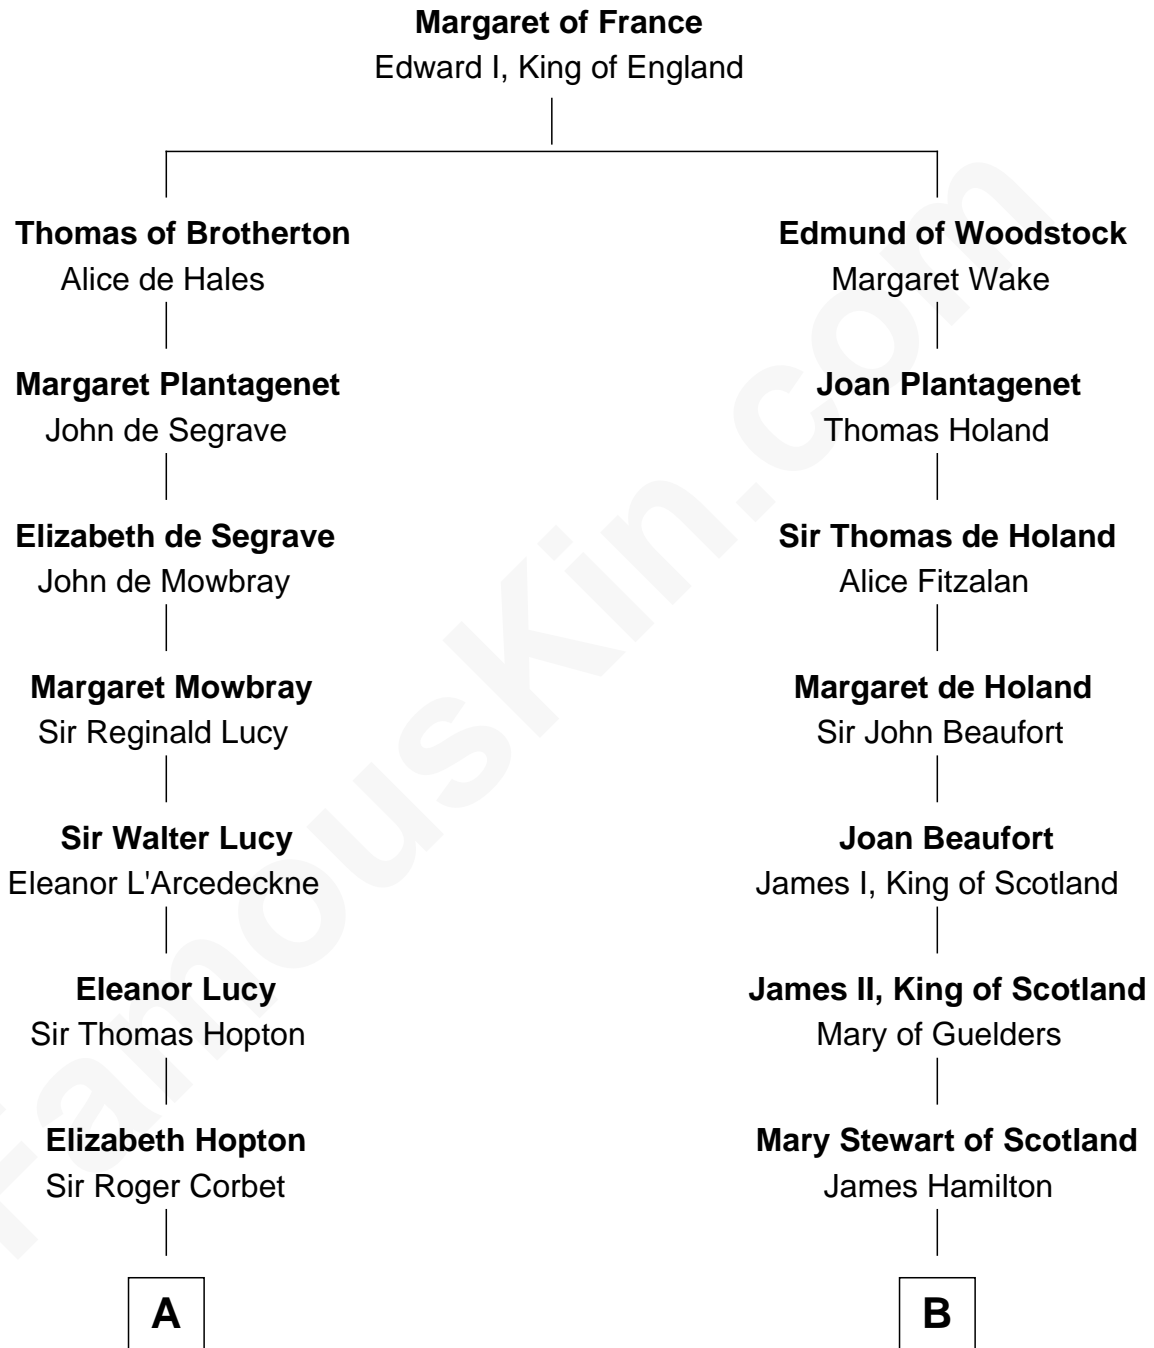

FamousKin.com Relationship Chart of

Marjorie Post

Founder of General Foods

17th cousin 3 times removed of

Alexander Hamilton

1st U.S. Secretary of the Treasury

C

Erastus Lathrop

Sarah Bailey

Caroline Cushman Lathrop

Charles Rollin Post

Charles William Post

Elle Letitia Merriweather

Marjorie Post

Founder of General Foods

FamousKin.com