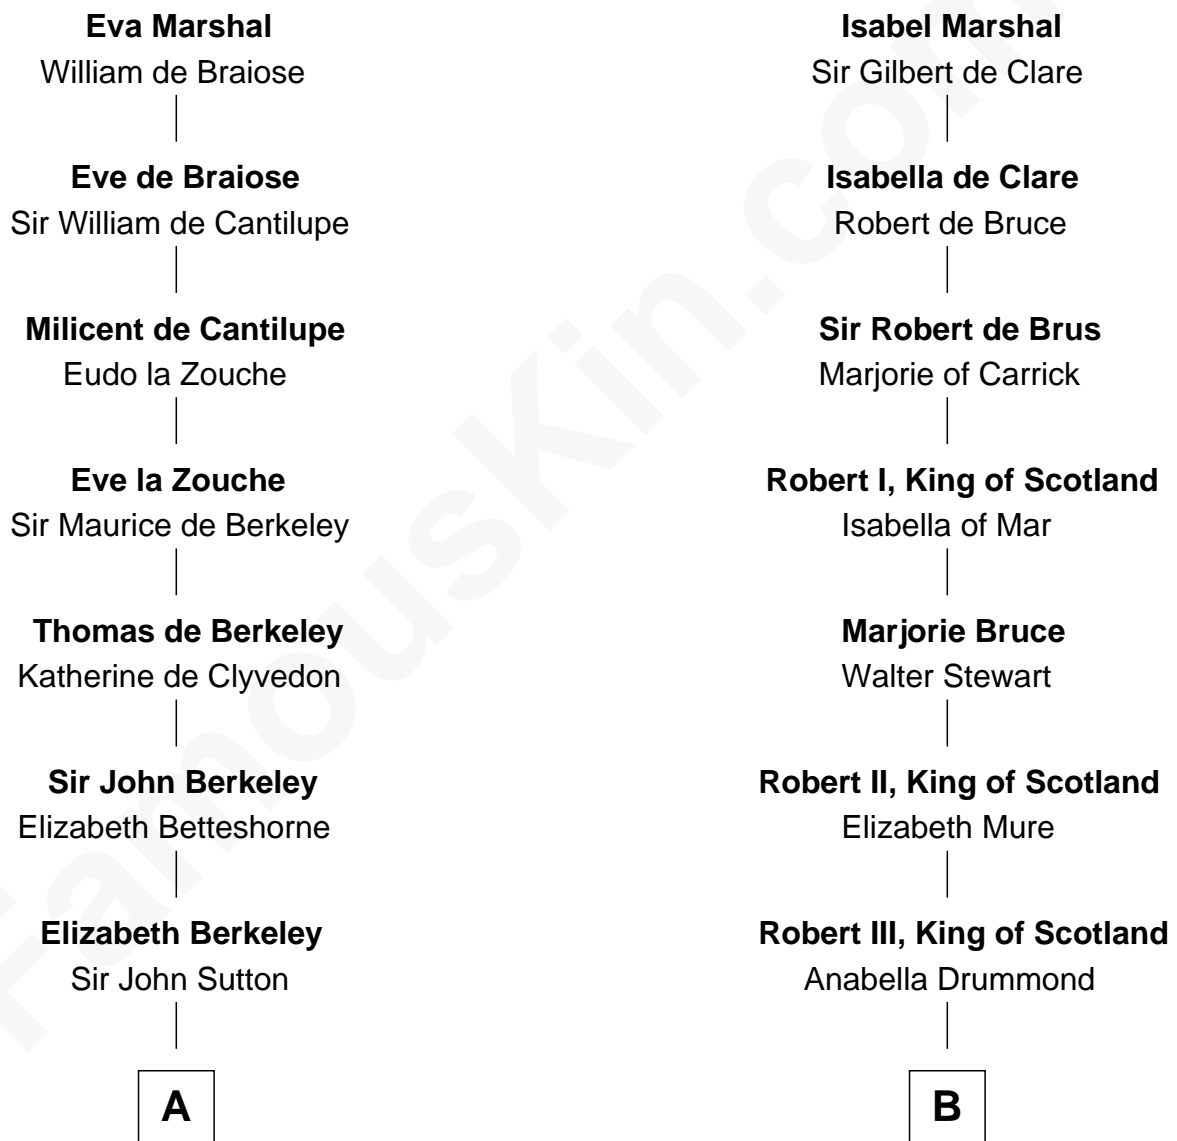

# FamousKin.com Relationship Chart of

**Marjorie Post**

*Founder of General Foods*

19th cousin 1 time removed of

**Alexander Hamilton**

*1st U.S. Secretary of the Treasury*

**Sir William Marshal**

Isabel de Clare

**C**

**Caroline Cushman Lathrop**

Charles Rollin Post

**Charles William Post**

Elle Letitia Merriweather

**Marjorie Post**

*Founder of General Foods*

**D**