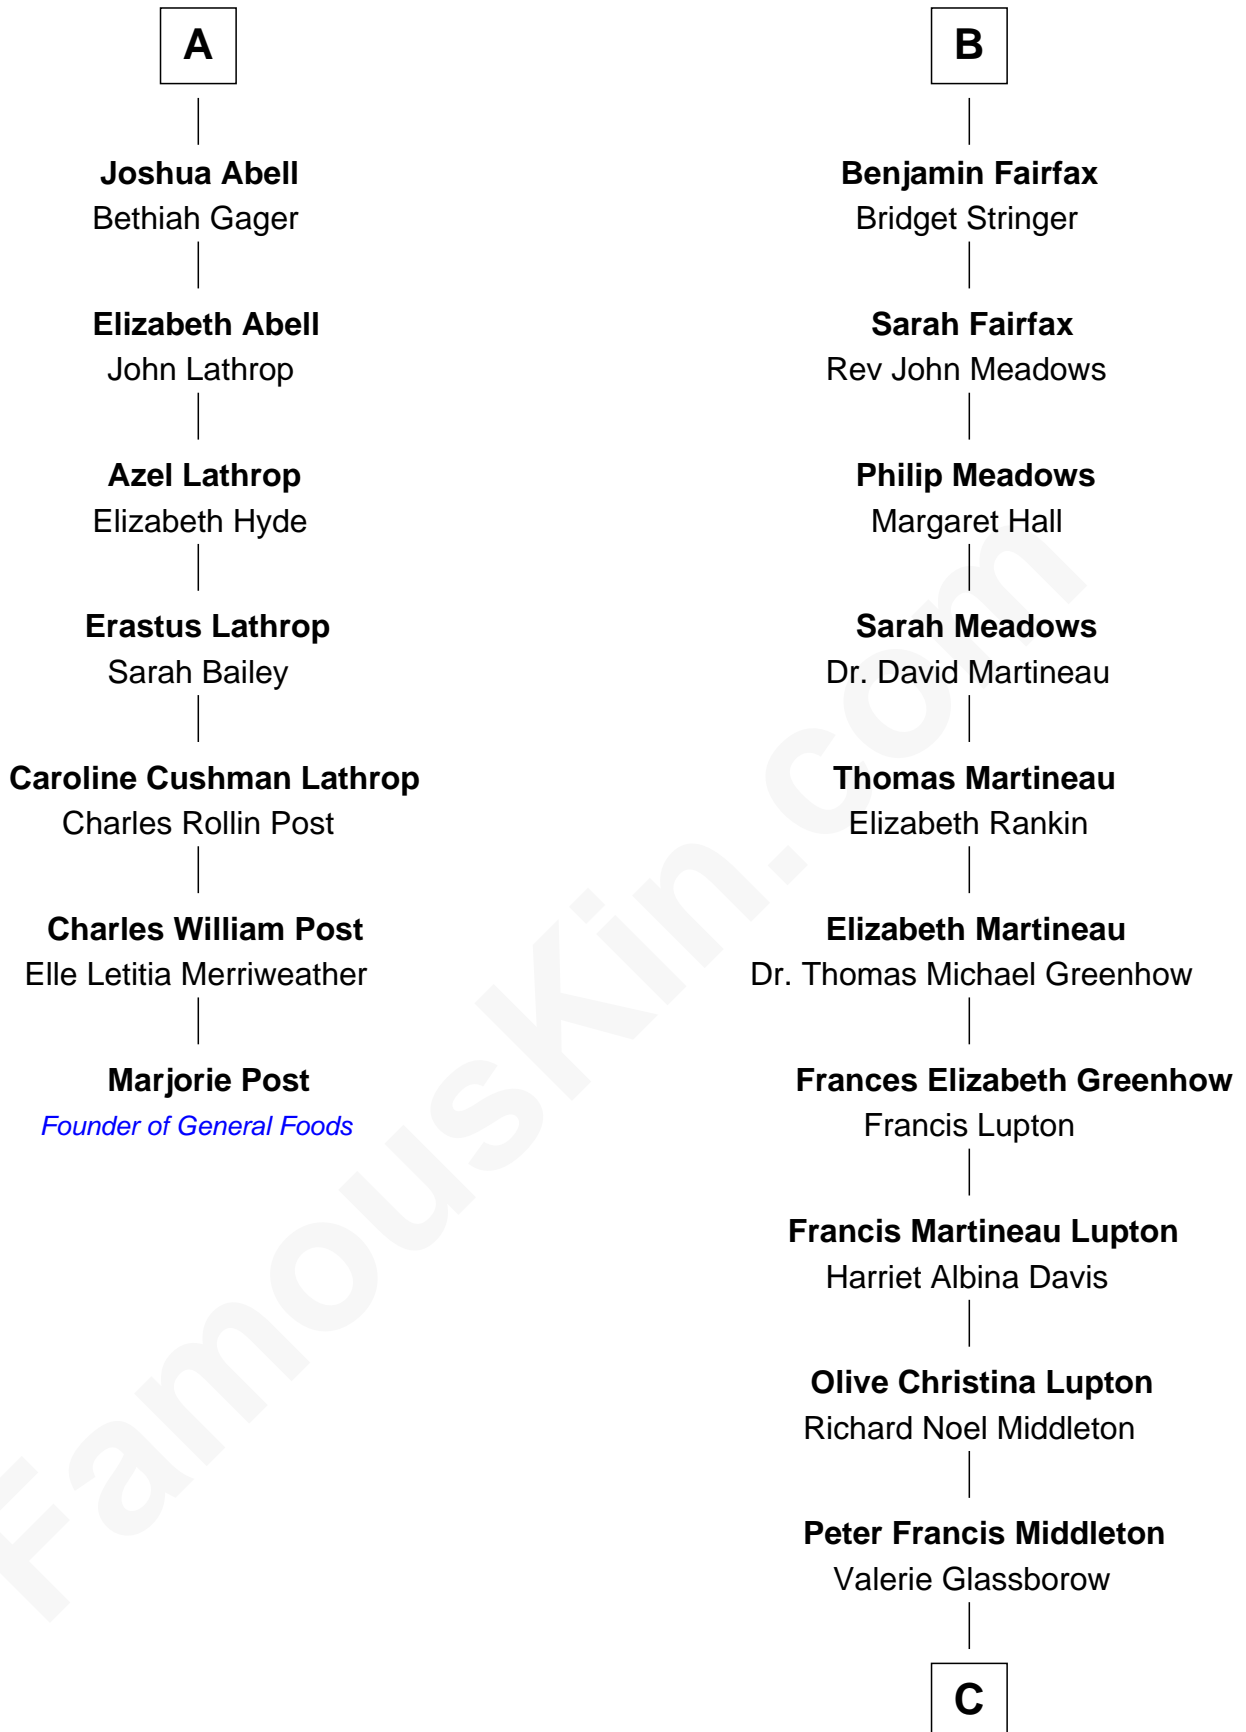

FamousKin.com Relationship Chart of

Marjorie Post

Founder of General Foods

13th cousin 5 times removed of

Catherine Middleton

Princess of Wales

Sir John Berkeley
Elizabeth Betteshorne

Michael Francis Middleton
Carole Elizabeth Goldsmith

Catherine Middleton
Princess of Wales

FamousKin.com