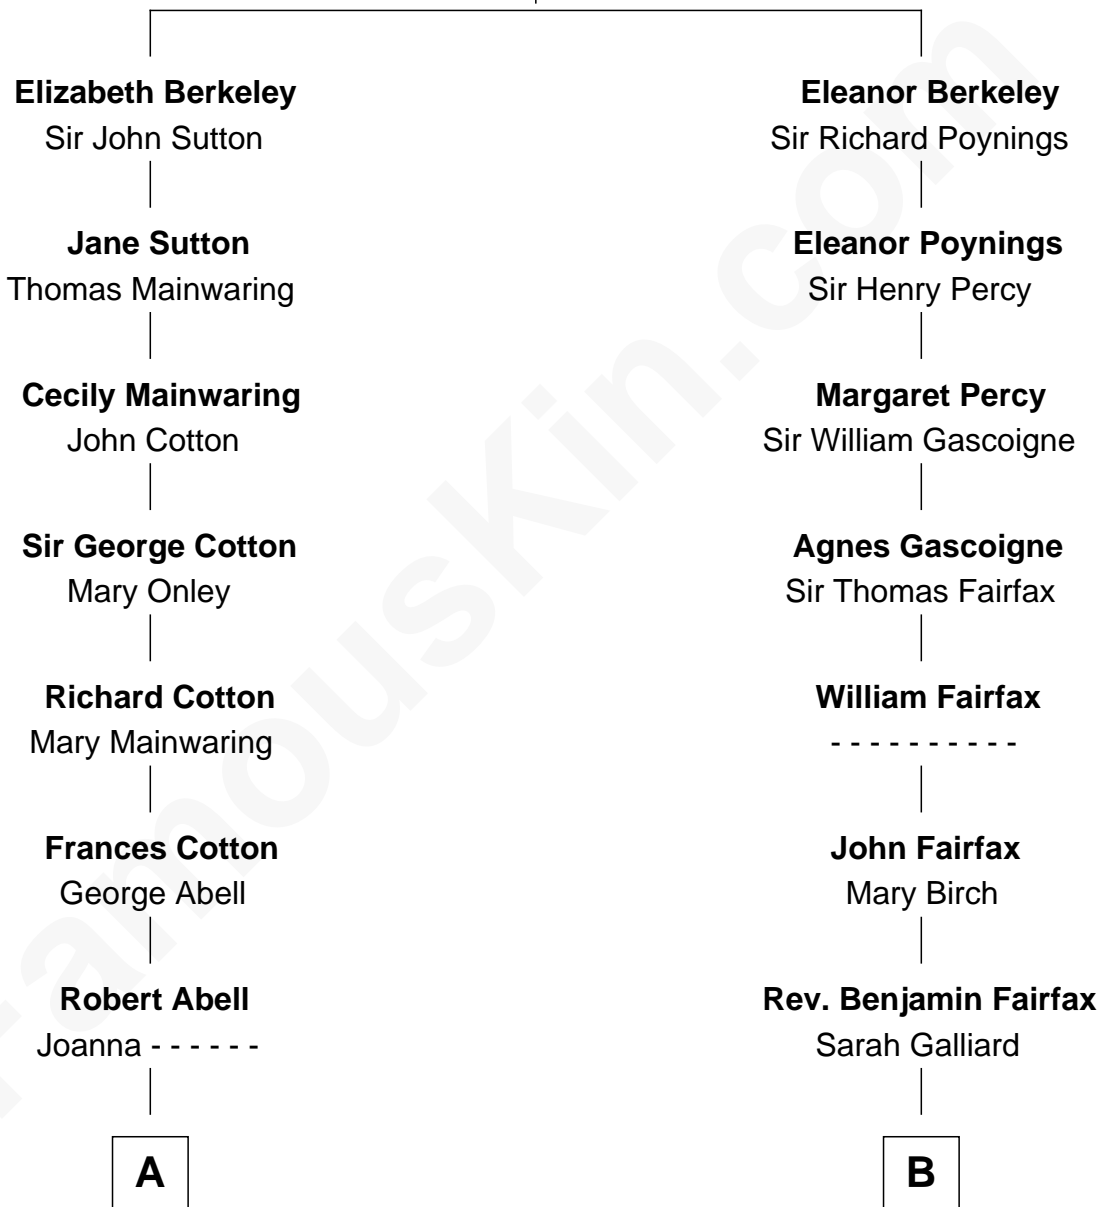

FamousKin.com Relationship Chart of

Marjorie Post

Founder of General Foods

13th cousin 5 times removed of

Catherine Middleton

Princess of Wales

Sir John Berkeley
Elizabeth Betteshorne

Michael Francis Middleton
Carole Elizabeth Goldsmith

Catherine Middleton
Princess of Wales

FamousKin.com