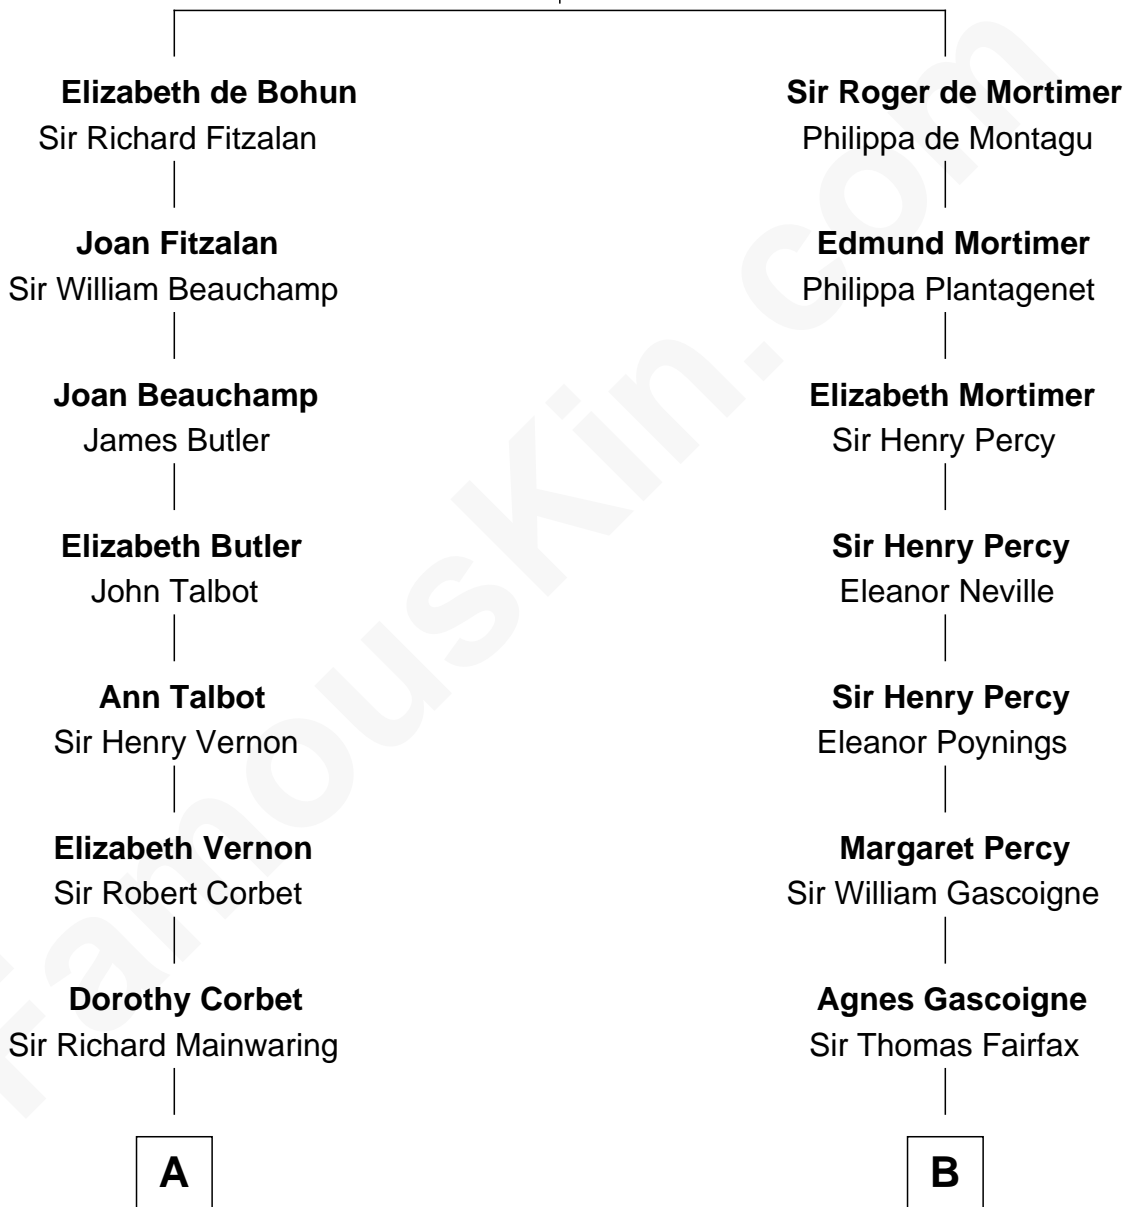

# FamousKin.com Relationship Chart of

**Marjorie Post**

*Founder of General Foods*

17th cousin 4 times removed of

**Catherine Middleton**

*Princess of Wales*

**Elizabeth de Badlesmere**

*with husband  
Sir William de Bohun*

*with husband  
Sir Edmund Mortimer*

C

Francis Martineau Lupton

Harriet Albina Davis

Olive Christina Lupton

Richard Noel Middleton

Peter Francis Middleton

Valerie Glassborow

Michael Francis Middleton

Carole Elizabeth Goldsmith

Catherine Middleton

*Princess of Wales*