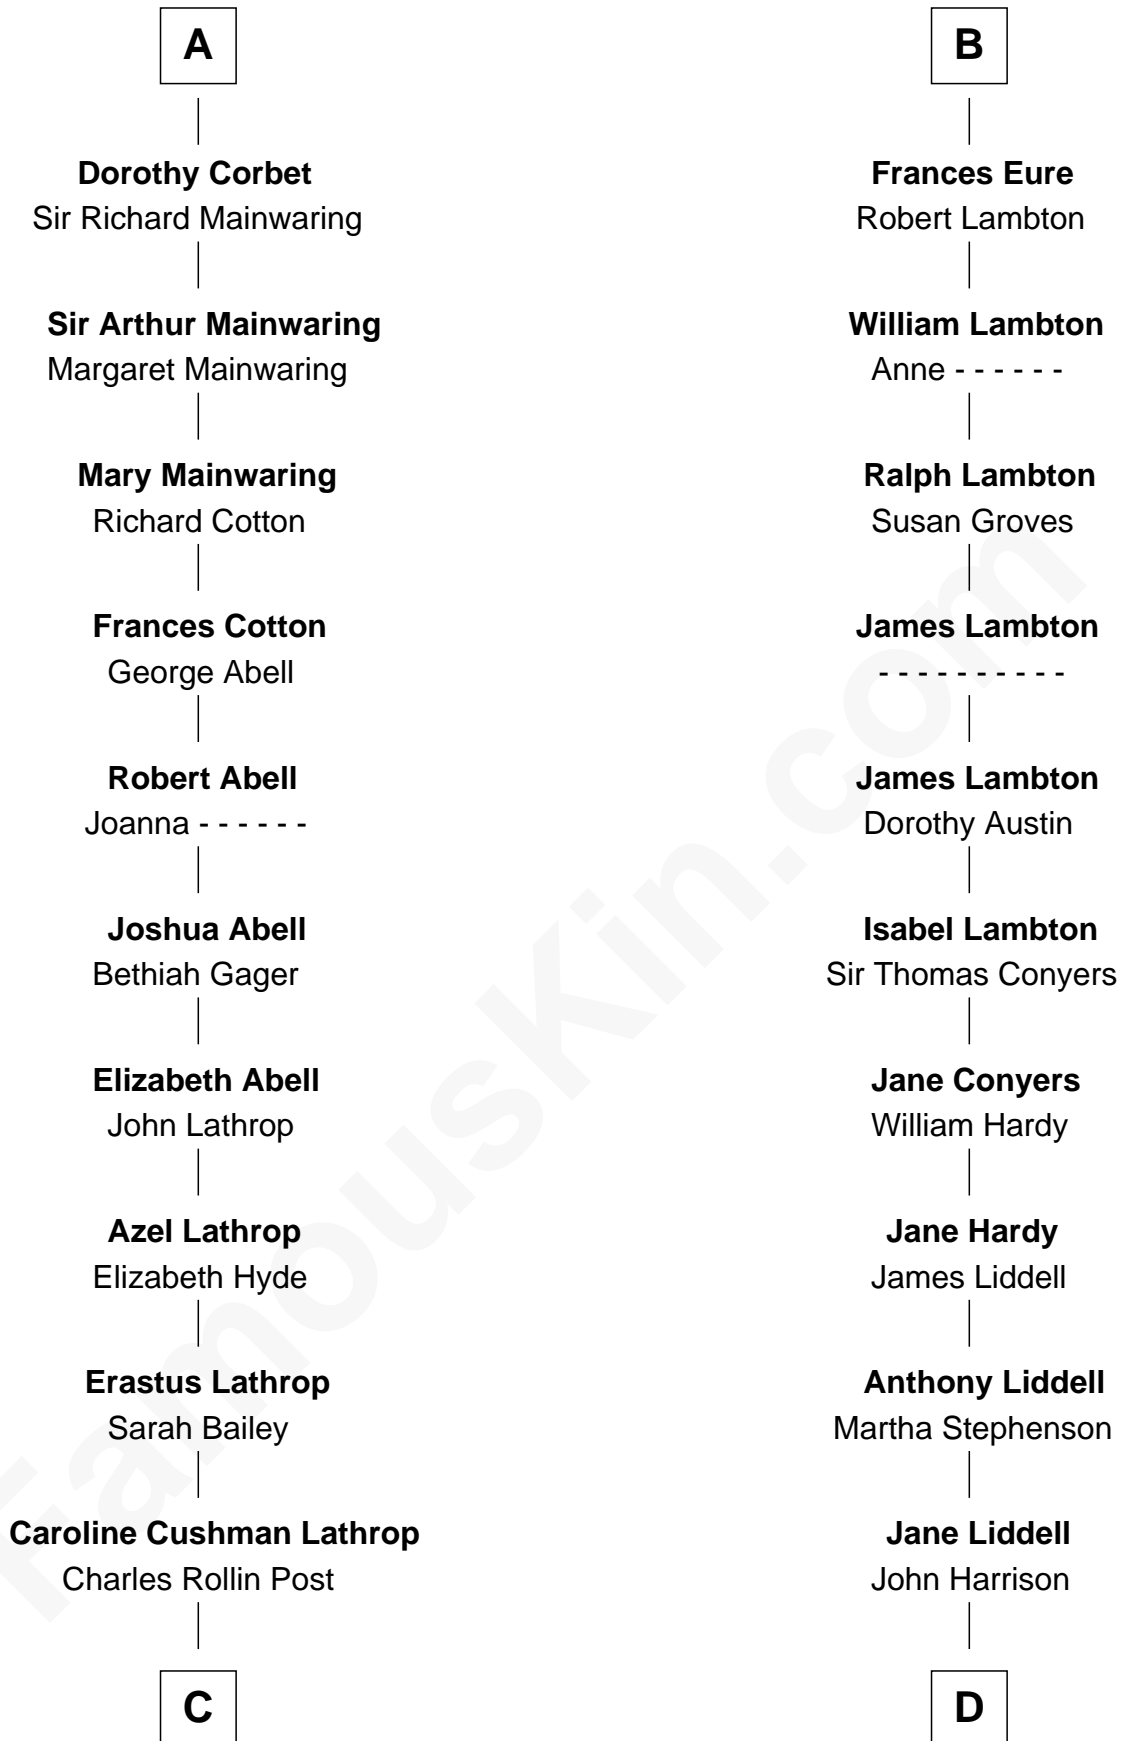

FamousKin.com Relationship Chart of

Marjorie Post

Founder of General Foods

18th cousin 3 times removed of

Catherine Middleton

Princess of Wales

Edmund Fitzalan

Alice de Warenne

C

Charles William Post
Elle Letitia Merriweather

Marjorie Post
Founder of General Foods

D

John Harrison
Jane Hill

Thomas Harrison
Elizabeth Mary Temple

Dorothy Harrison
Ronald John James Goldsmith

Carole Elizabeth Goldsmith
Michael Francis Middleton