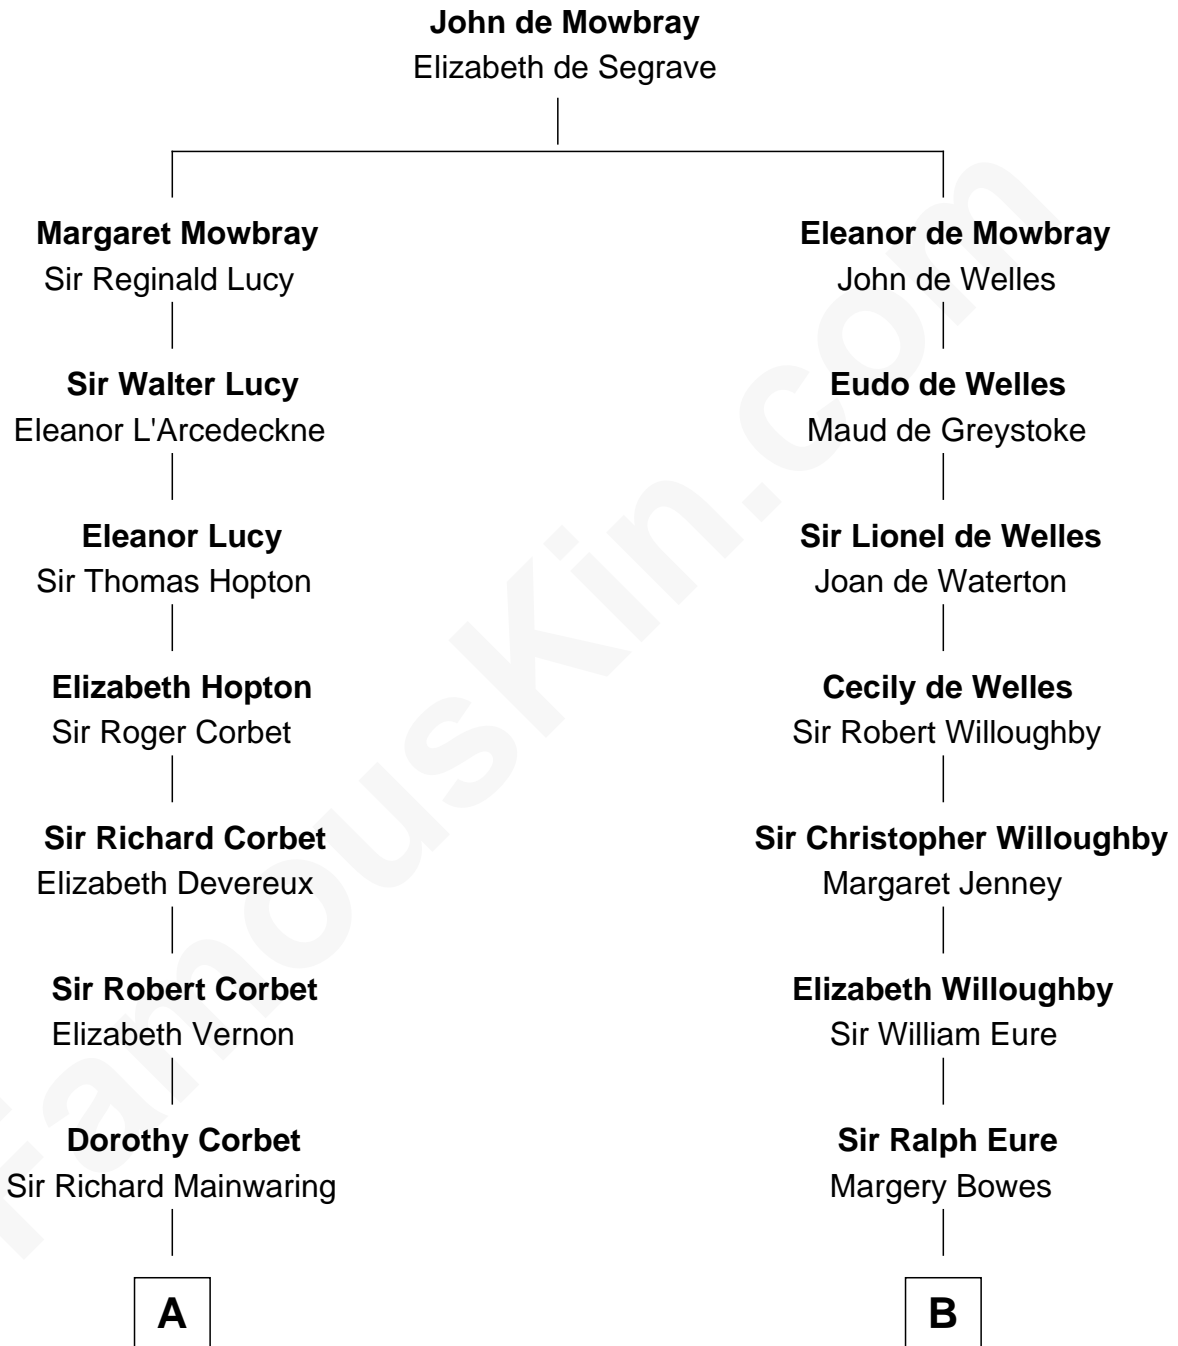

FamousKin.com Relationship Chart of

Marjorie Post

Founder of General Foods

17th cousin 4 times removed of

Catherine Middleton

Princess of Wales

C

John Harrison

Jane Hill

Thomas Harrison

Elizabeth Mary Temple

Dorothy Harrison

Ronald John James Goldsmith

Carole Elizabeth Goldsmith

Michael Francis Middleton

Catherine Middleton

Princess of Wales