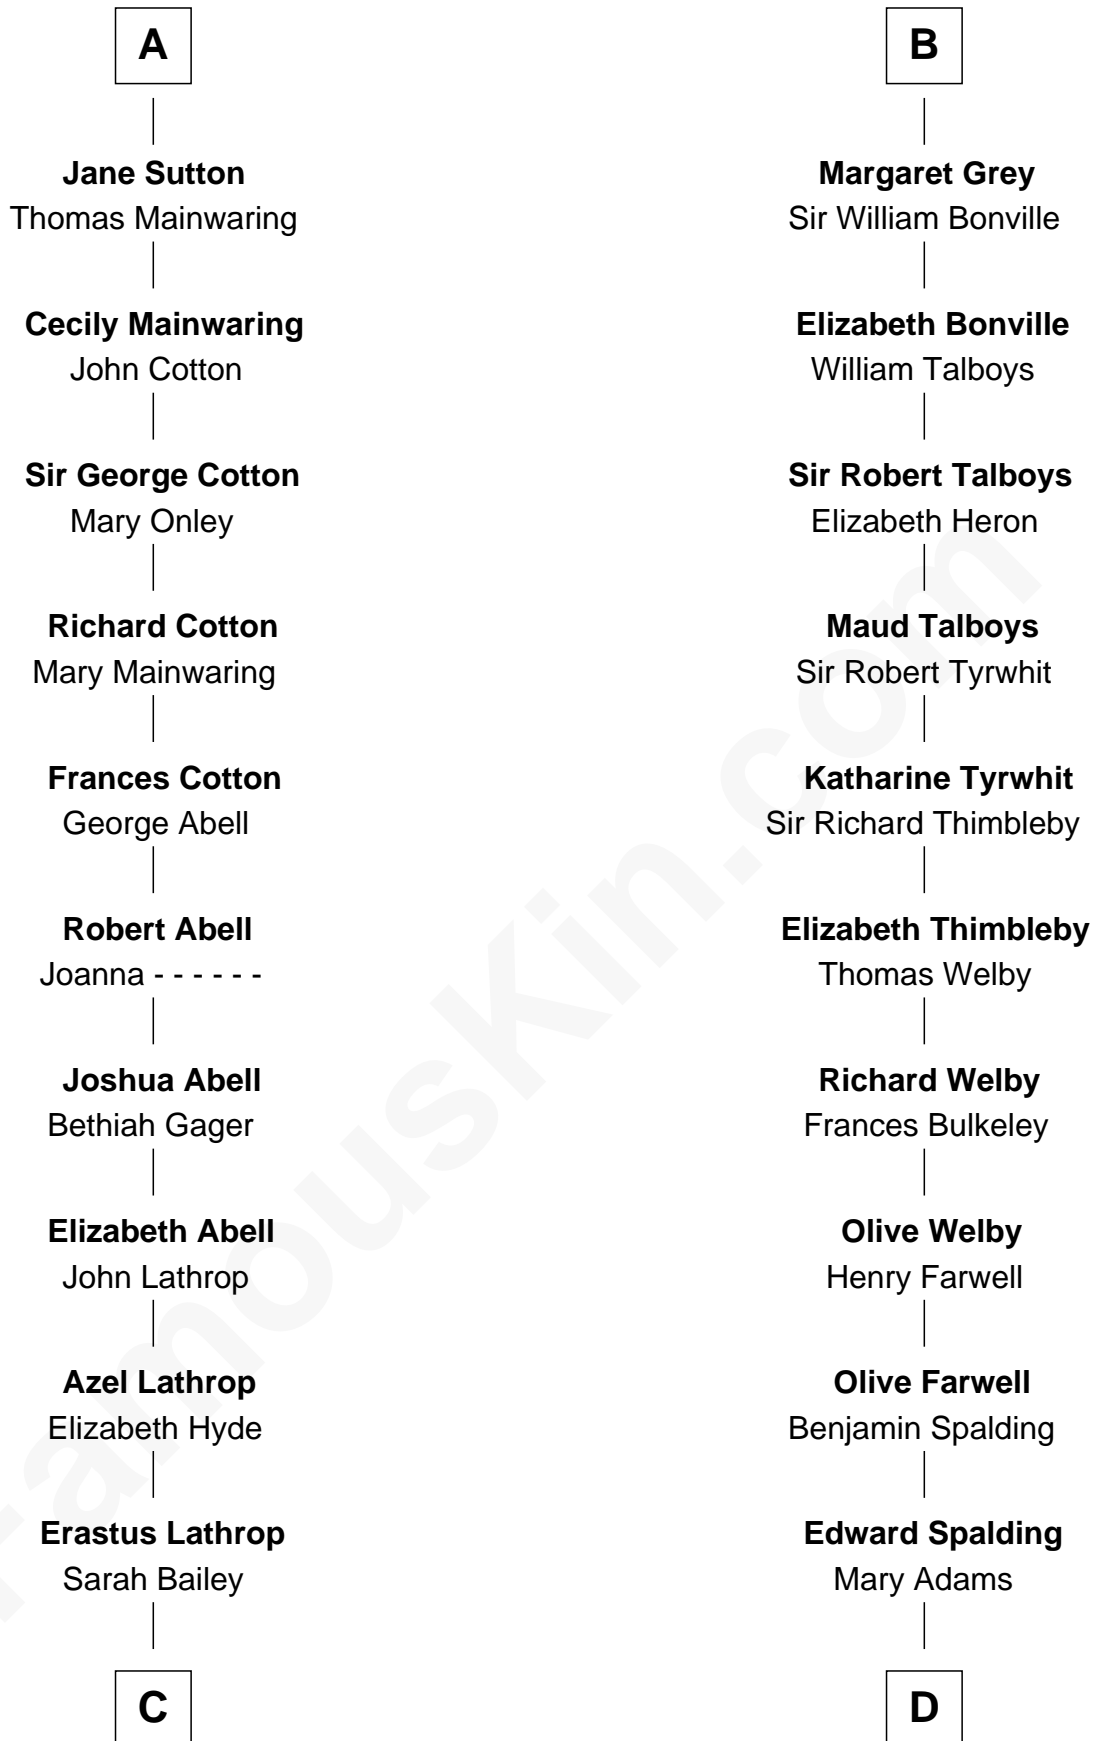

FamousKin.com

Relationship Chart of

Marjorie Post

Founder of General Foods

19th cousin 2 times removed of

William Rufus Day

36th U.S. Secretary of State

C

Caroline Cushman Lathrop

Charles Rollin Post

Charles William Post

Elle Letitia Merriweather

Marjorie Post

Founder of General Foods

D

Ebenezer Spalding