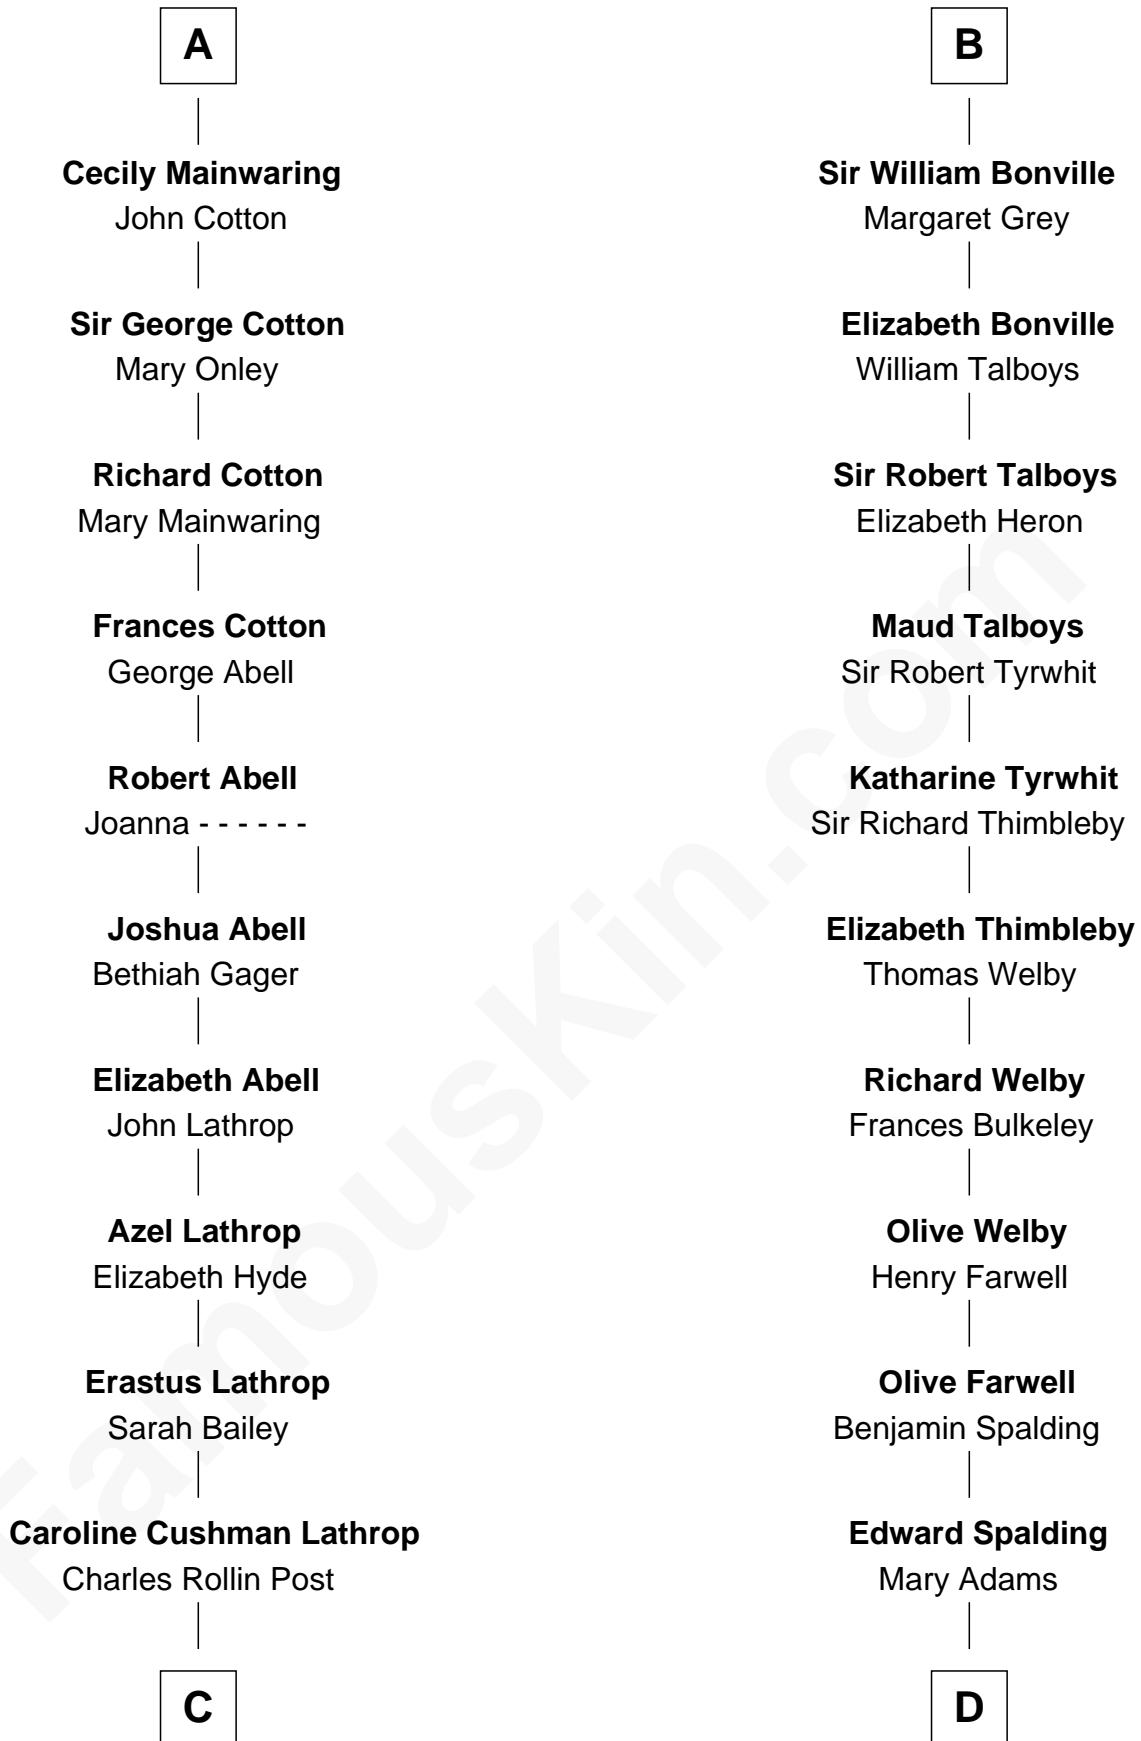

FamousKin.com Relationship Chart of

Marjorie Post

Founder of General Foods

18th cousin 3 times removed of

William Rufus Day

36th U.S. Secretary of State

C

Charles William Post
Elle Letitia Merriweather

Marjorie Post
Founder of General Foods

D

Ebenezer Spalding
Mary Fassett

Dr. Rufus Spalding
Lydia Paine

Rufus Paine Spalding
Lucretia A. Swift

Emily Swift Spalding
Luther Day

William Rufus Day
36th U.S. Secretary of State