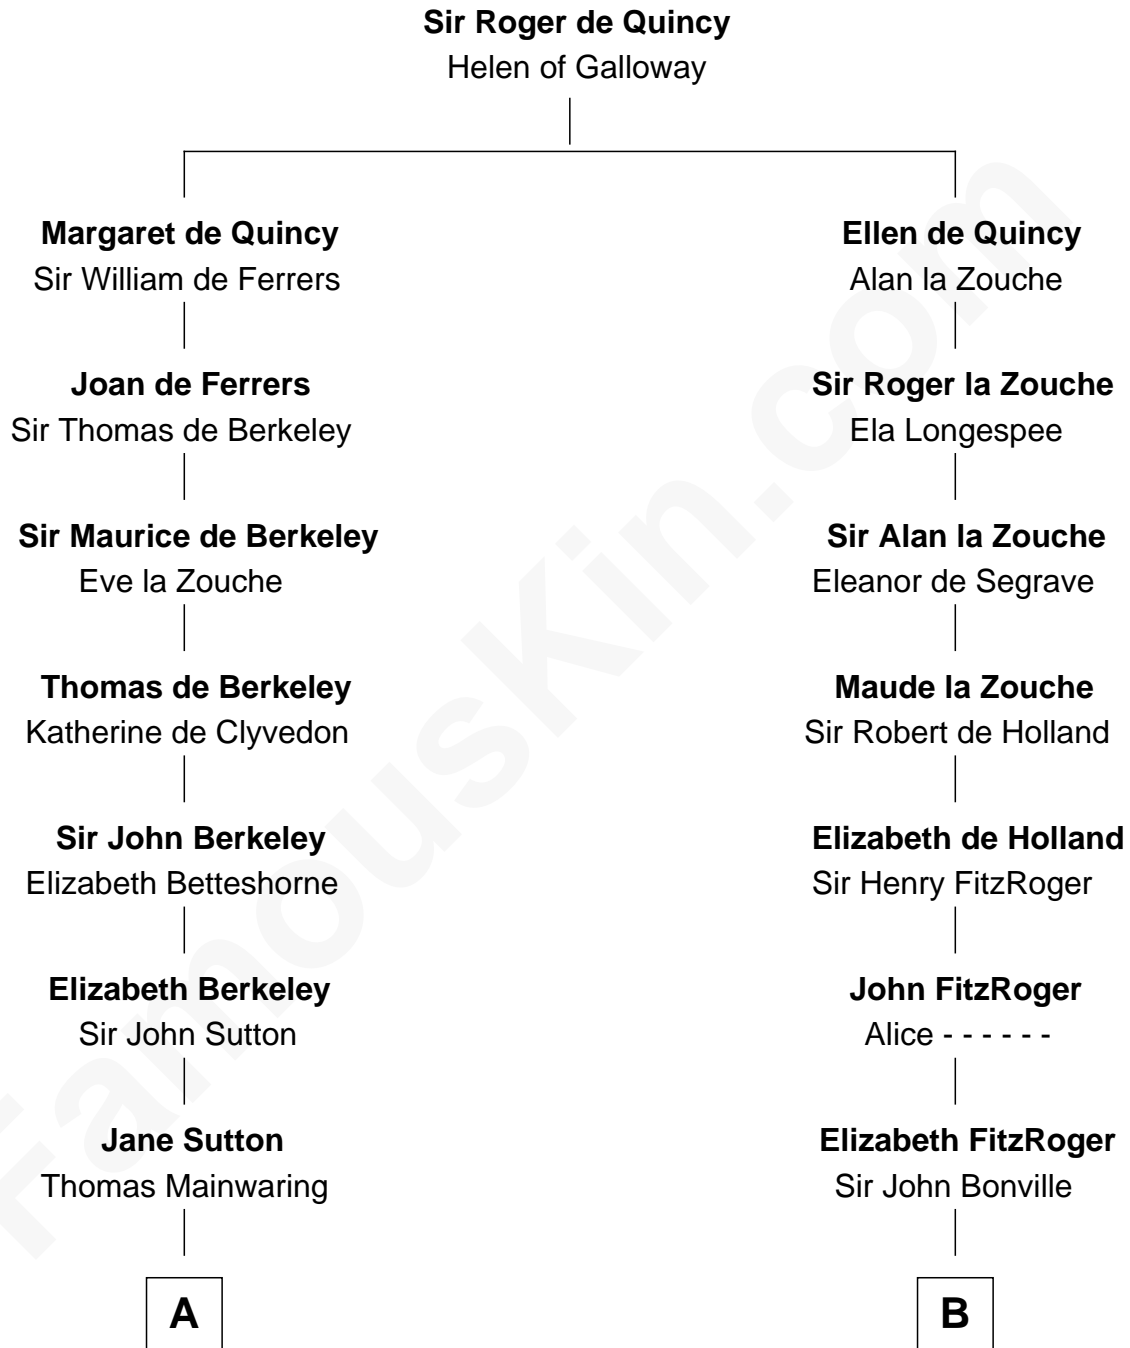

FamousKin.com Relationship Chart of

Marjorie Post

Founder of General Foods

18th cousin 3 times removed of

William Rufus Day

36th U.S. Secretary of State

C

Charles William Post
Elle Letitia Merriweather

Marjorie Post
Founder of General Foods

D

Ebenezer Spalding
Mary Fassett

Dr. Rufus Spalding
Lydia Paine

Rufus Paine Spalding
Lucretia A. Swift

Emily Swift Spalding
Luther Day

William Rufus Day
36th U.S. Secretary of State