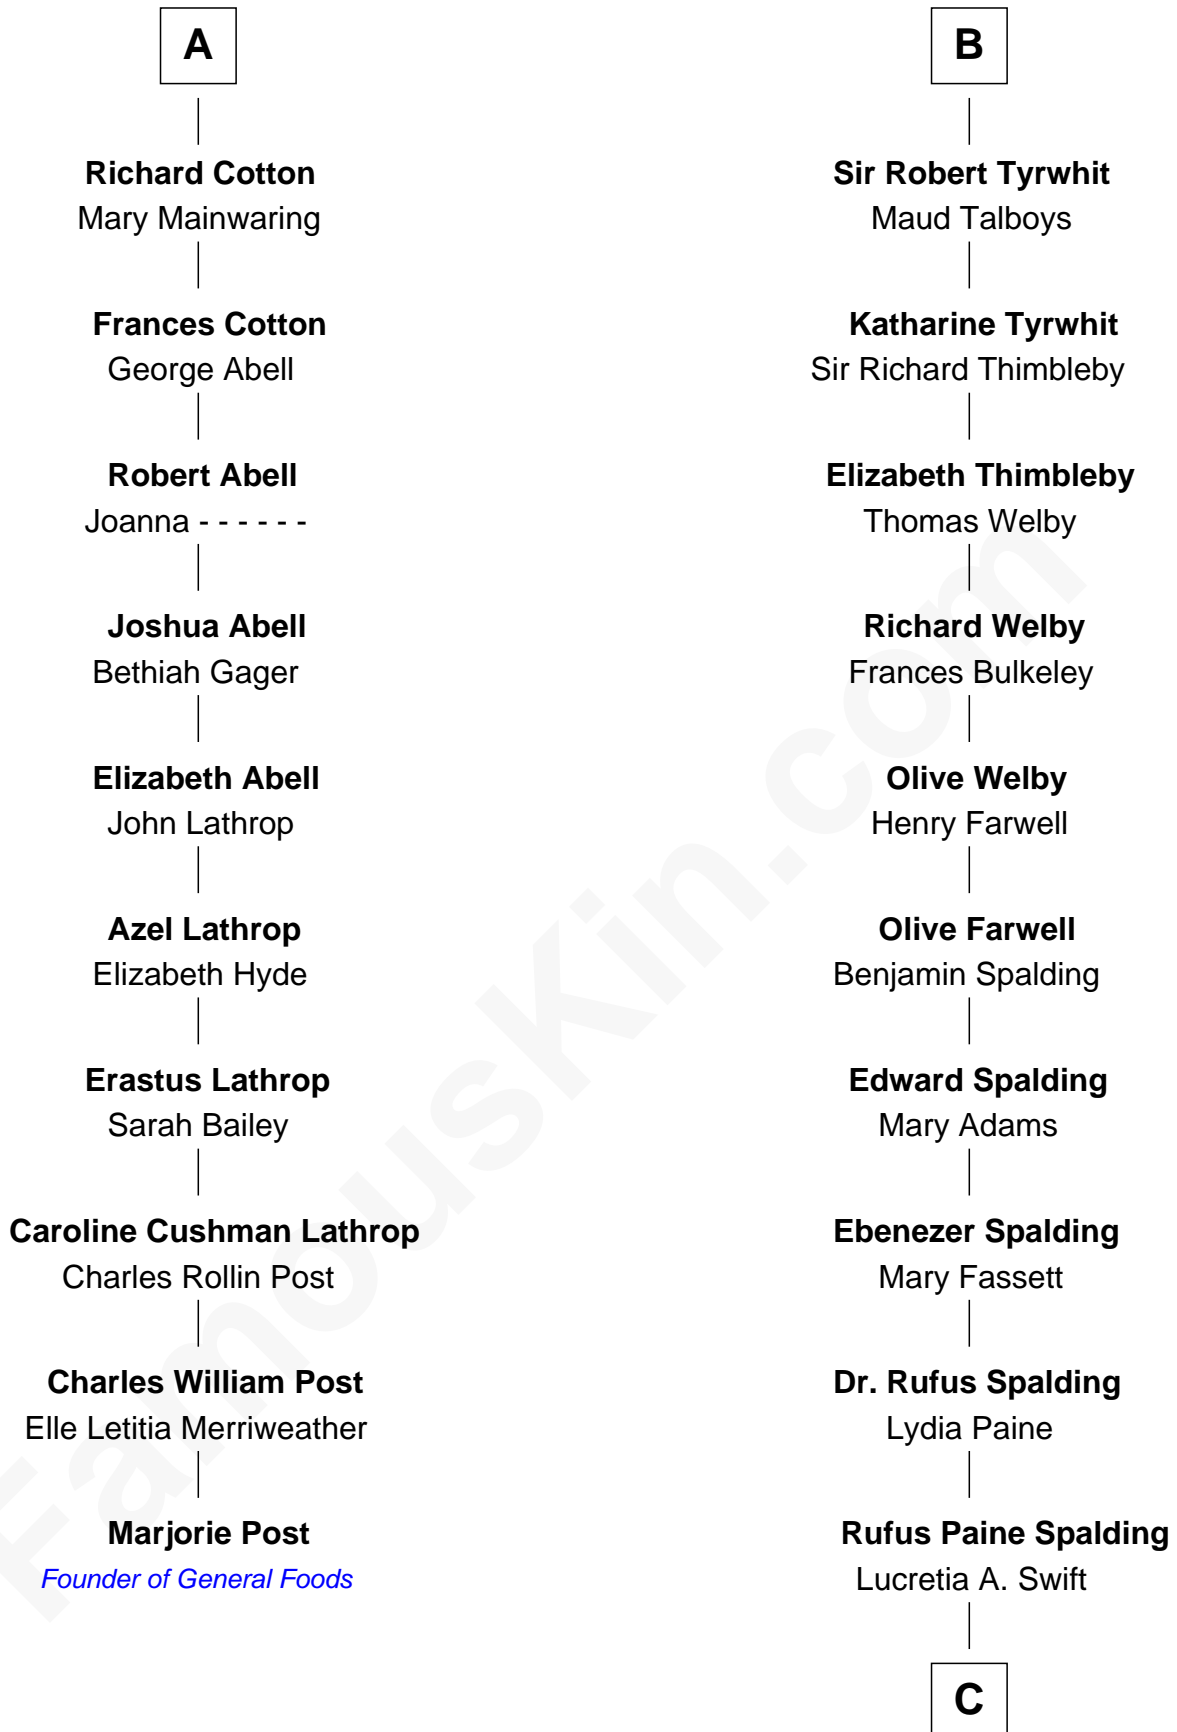

# FamousKin.com Relationship Chart of

**Marjorie Post**

*Founder of General Foods*

16th cousin 2 times removed of

**William Rufus Day**

*36th U.S. Secretary of State*

**Eudo la Zouche**  
Milicent de Cantilupe

**Eve la Zouche**  
Sir Maurice de Berkeley

**Thomas de Berkeley**  
Katherine de Clyvedon

**Sir John Berkeley**  
Elizabeth Betteshorne

**Elizabeth Berkeley**  
Sir John Sutton

**Jane Sutton**  
Thomas Mainwaring

**Cecily Mainwaring**  
John Cotton

**Sir George Cotton**  
Mary Onley

**A**

**Sir William la Zouche**  
Maud Lovel

**Milicent la Zouche**  
Sir William Deincourt

**Margaret Deincourt**  
Sir Robert de Tibetot

**Elizabeth de Tibetot**  
Sir Philip le Despencer

**Margery Despencer**  
Sir Roger Wentworth

**Agnes Wentworth**  
Sir Robert Constable

**Anne Constable**  
William Tyrwhit

**B**

**C**

—  
**Emily Swift Spalding**  
Luther Day