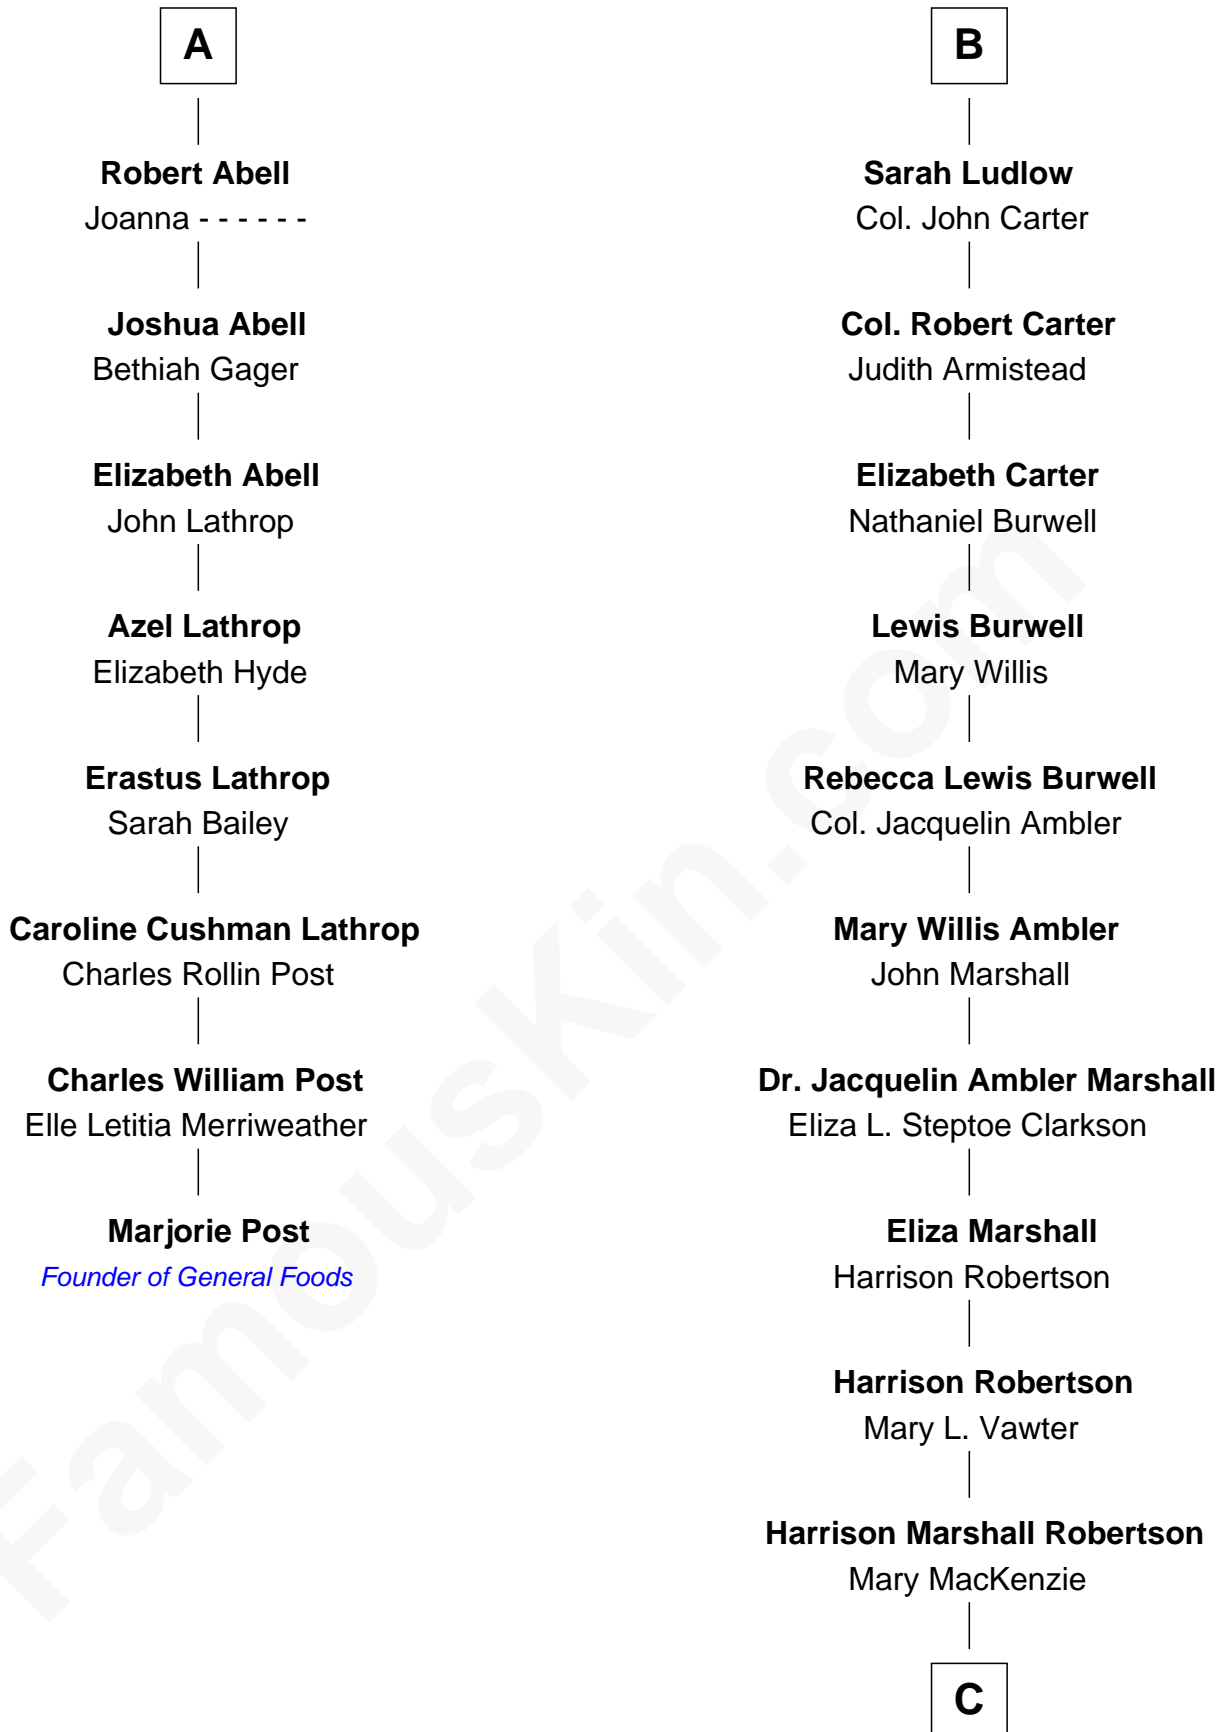

# FamousKin.com Relationship Chart of

**Marjorie Post**

*Founder of General Foods*

14th cousin 4 times removed of

**Mary Chapin Carpenter**

*Singer and Songwriter*

**Sir Walter Blount**

Sancha de Ayala

**Sir George Cotton**

Mary Onley

**Richard Cotton**

Mary Mainwaring

**Frances Cotton**

George Abell

**A**

**Sir Thomas Blount**

Margaret de Gresley

**Sir Walter Blount**

Helena Byron

**Sir William Blount**

Margaret Echyngham

**Elizabeth Blount**

Sir Andrews de Windsor

**Edith Windsor**

George Ludlow

**Thomas Ludlow**

Jane Pyle

**Gabriel Ludlow**

Phillis - - - - -

**B**

C

Mary Bowie Robertson  
Chapin Carpenter