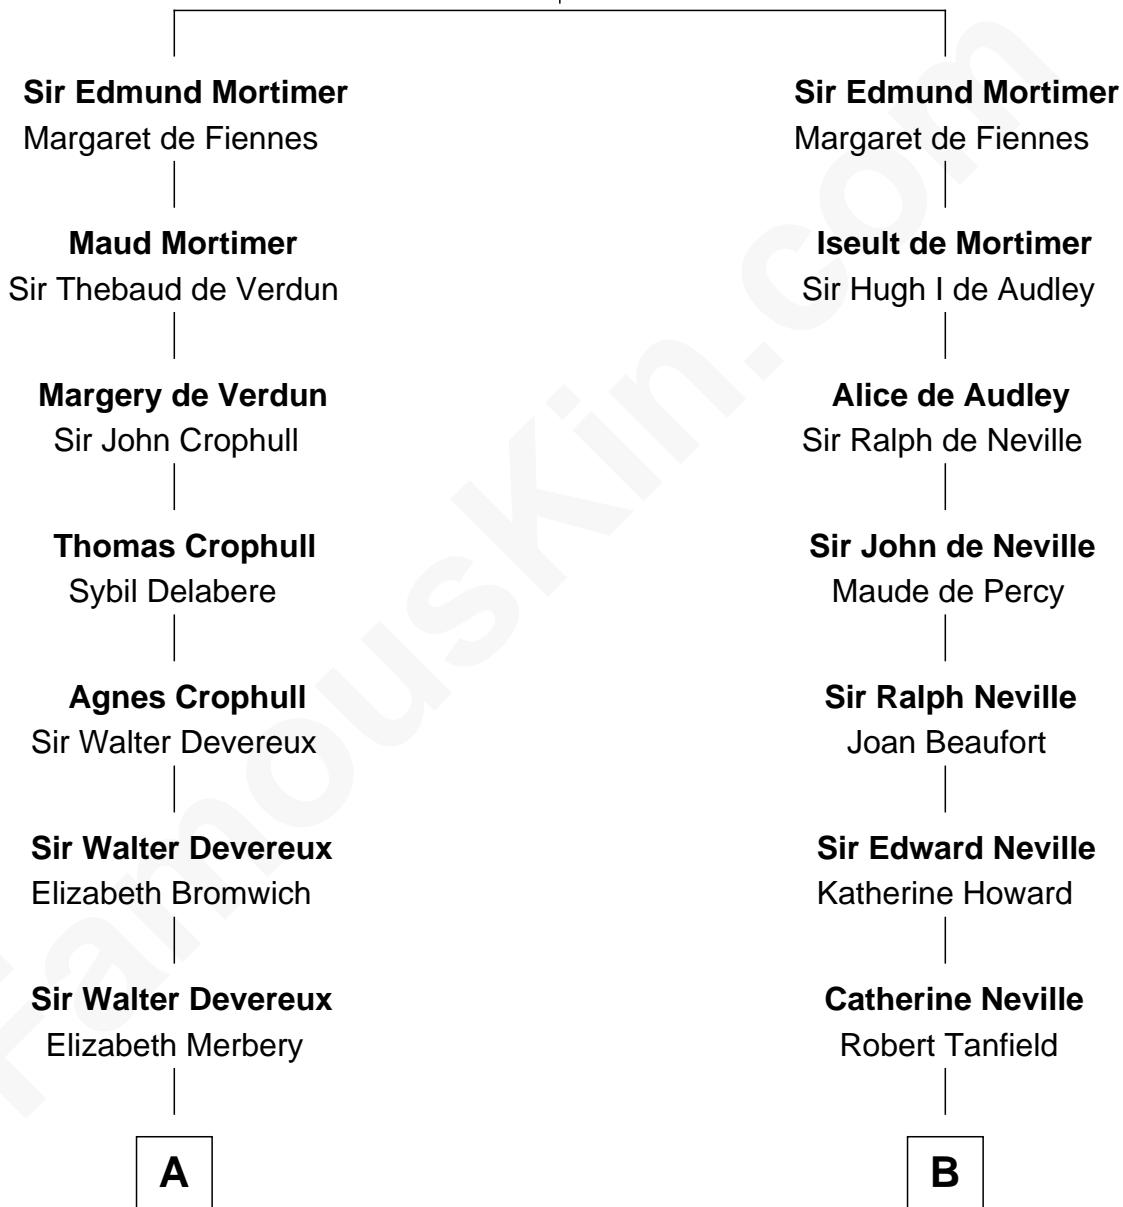

FamousKin.com Relationship Chart of

Marjorie Post

Founder of General Foods

17th cousin 4 times removed of

John Marshall

4th Chief Justice of the U.S. Supreme Court

Roger Mortimer
Maud de Braose

C

Azel Lathrop
Elizabeth Hyde

Erastus Lathrop
Sarah Bailey

Caroline Cushman Lathrop
Charles Rollin Post

Charles William Post
Elle Letitia Merriweather

Marjorie Post
Founder of General Foods

FamousKin.com