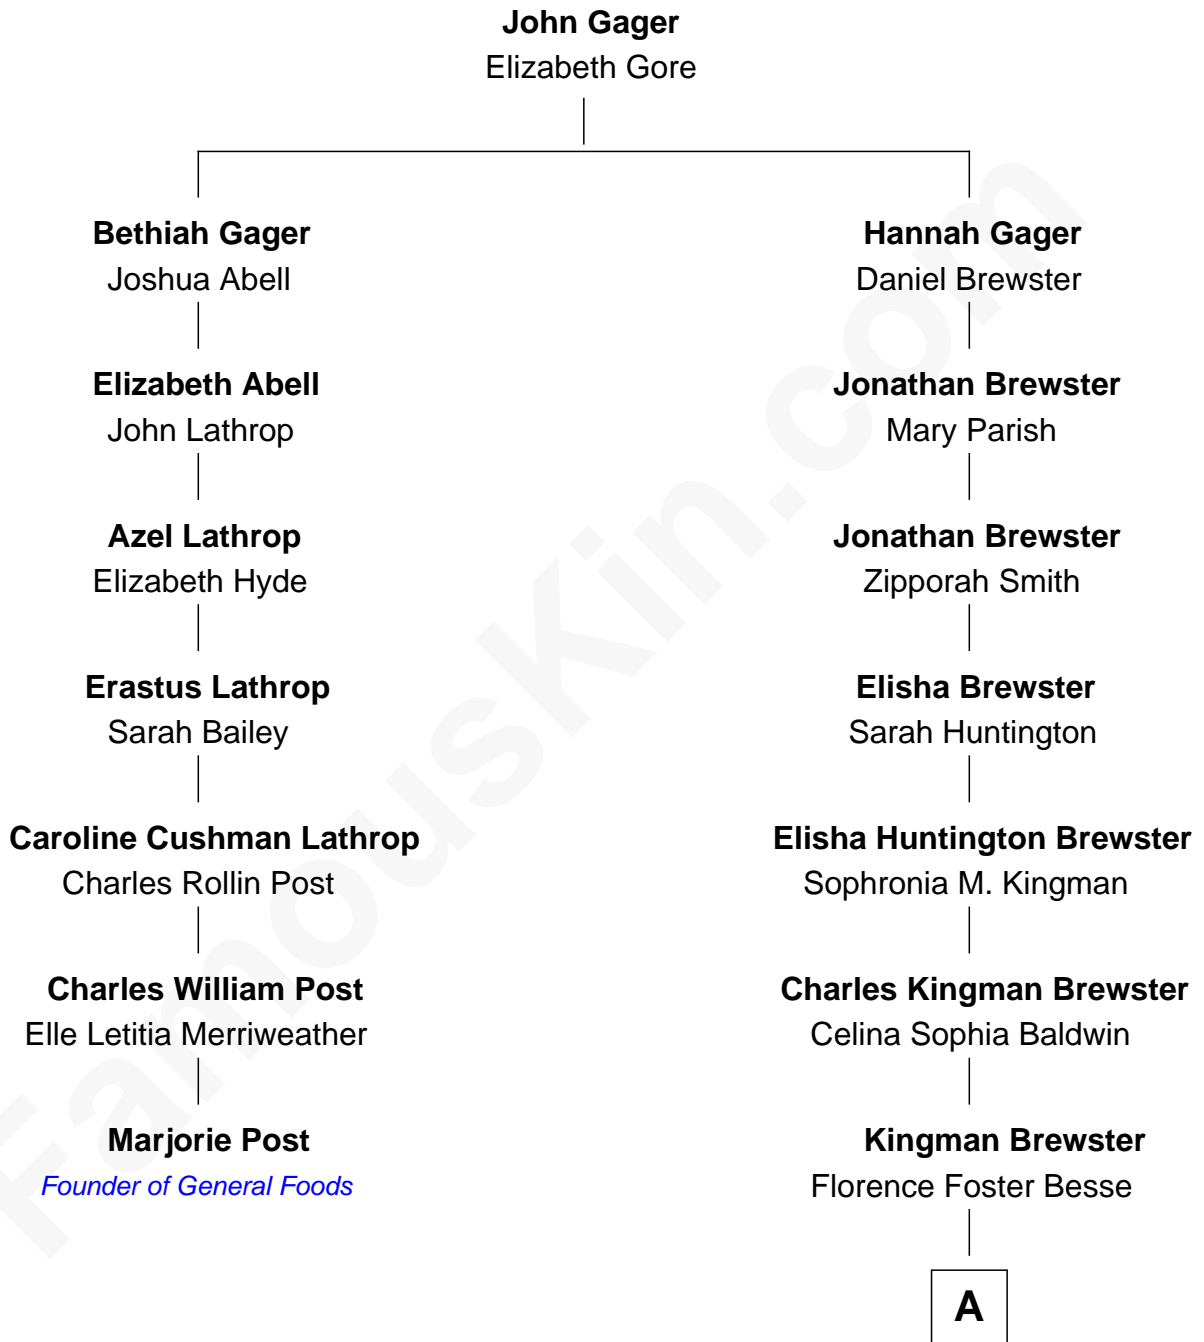

FamousKin.com Relationship Chart of

Marjorie Post

Founder of General Foods

6th cousin 3 times removed of

Jordana Brewster

TV and Movie Actress

A

Kingman Brewster

Mary Louise Phillips

Alden Brewster

Maria João Leão de Sousa

Jordana Brewster

TV and Movie Actress

FamousKin.com