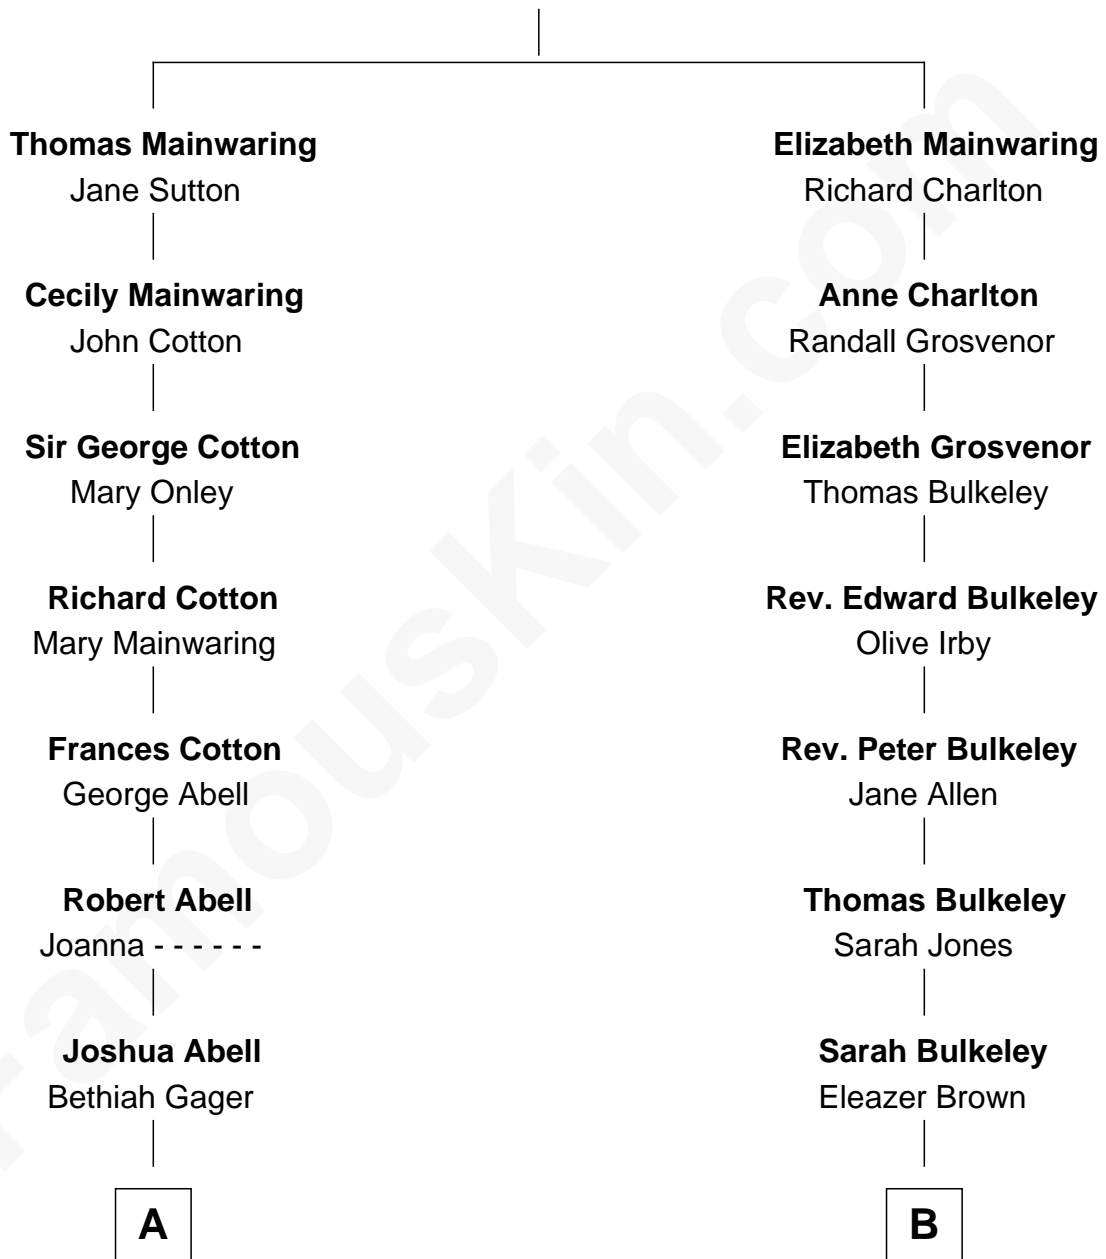

FamousKin.com Relationship Chart of

Marjorie Post

Founder of General Foods

12th cousin 5 times removed of

Mizuo Peck

TV and Movie Actress

William Mainwaring

Margaret Warren

Mizuo Peck photo by [David Shankbone](#) (CC BY-SA 3.0)