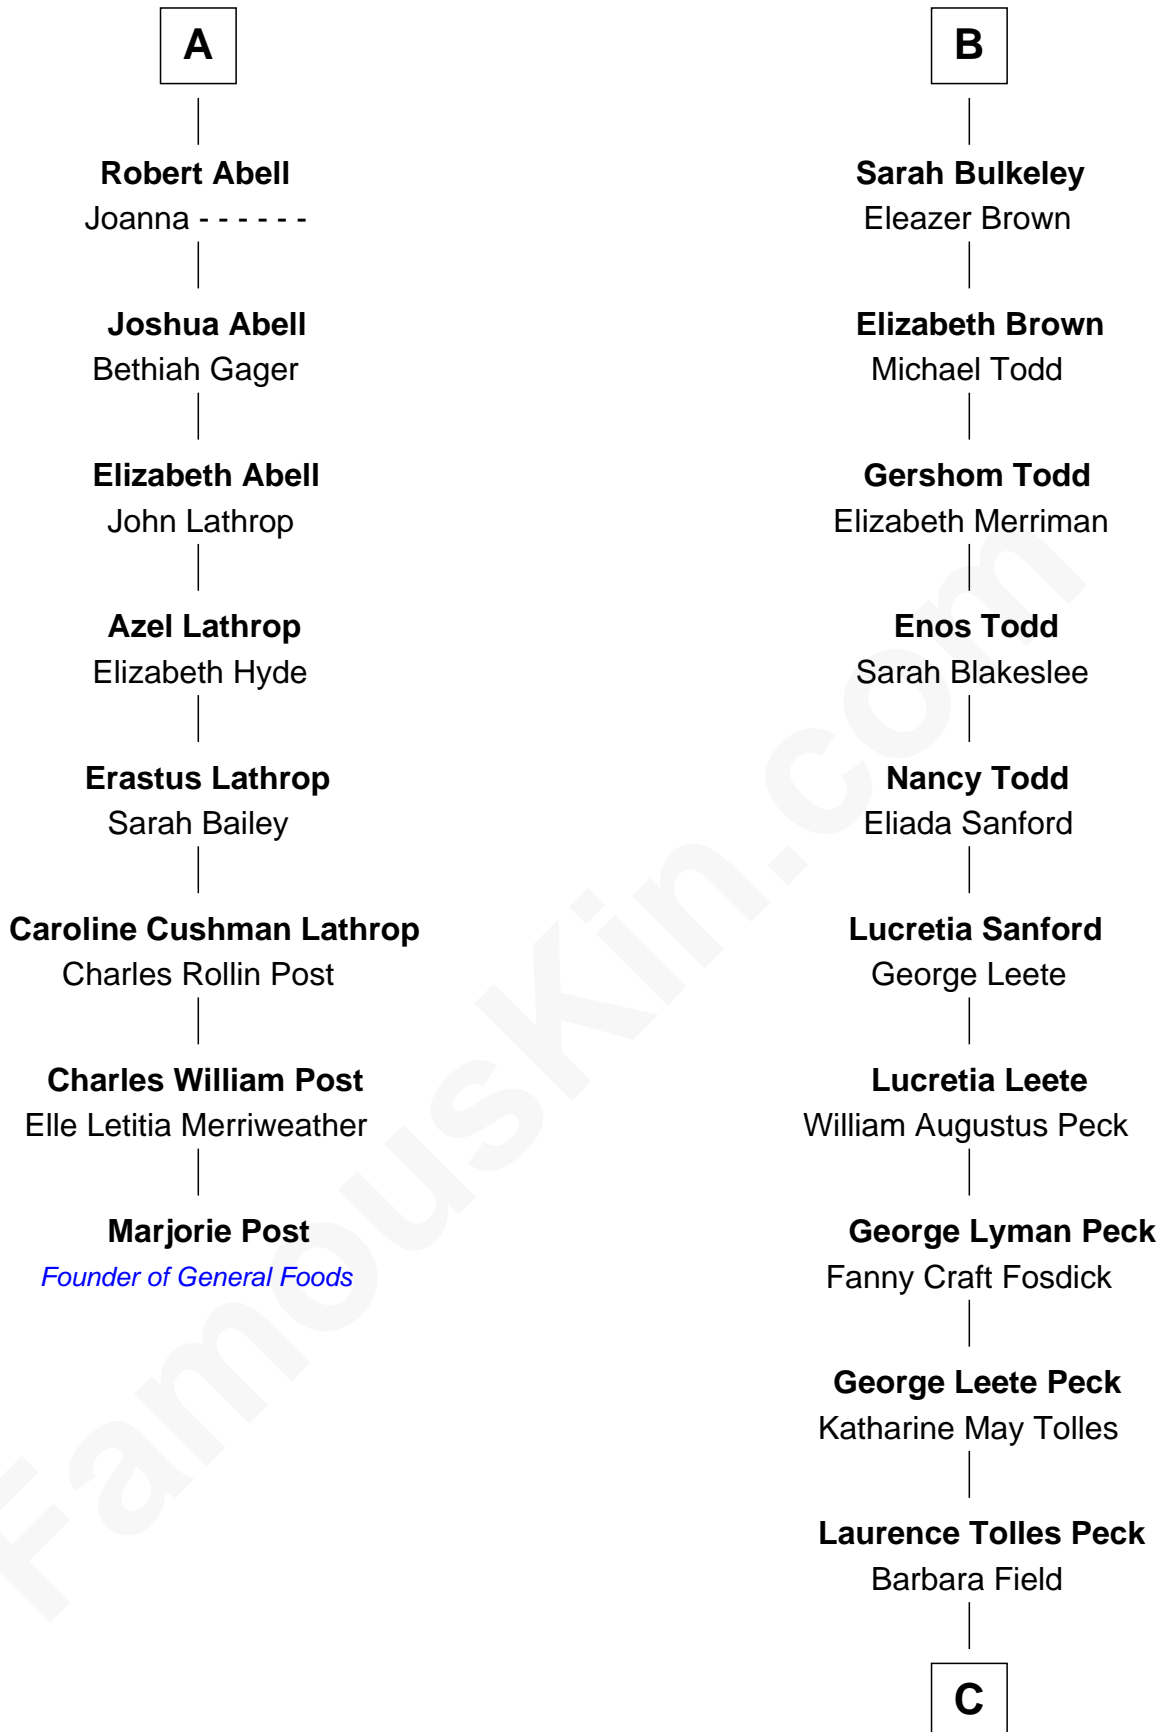

# FamousKin.com Relationship Chart of

**Marjorie Post**

*Founder of General Foods*

14th cousin 4 times removed of

**Mizuo Peck**

*TV and Movie Actress*

**Sir Robert Corbet**

Margaret - - - - -

**C**

George Leete Peck

Sanae Mizusawa

Mizuo Peck

*TV and Movie Actress*

FamousKin.com