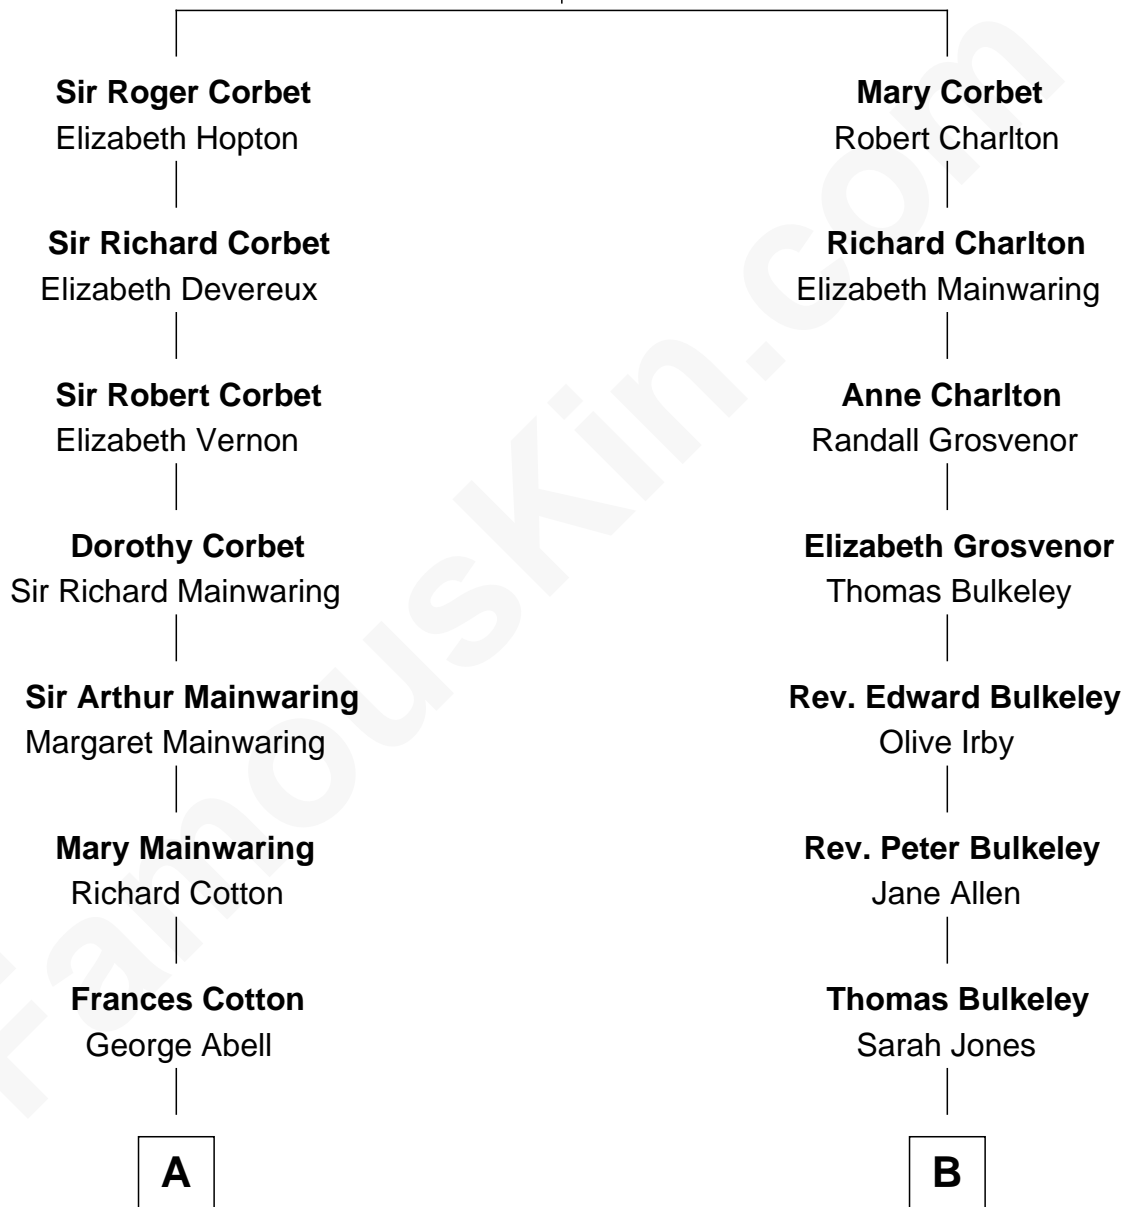

# FamousKin.com Relationship Chart of

**Marjorie Post**

*Founder of General Foods*

14th cousin 4 times removed of

**Mizuo Peck**

*TV and Movie Actress*

**Sir Robert Corbet**

Margaret - - - - -

**C**

George Leete Peck

Sanae Mizusawa

Mizuo Peck

*TV and Movie Actress*

FamousKin.com