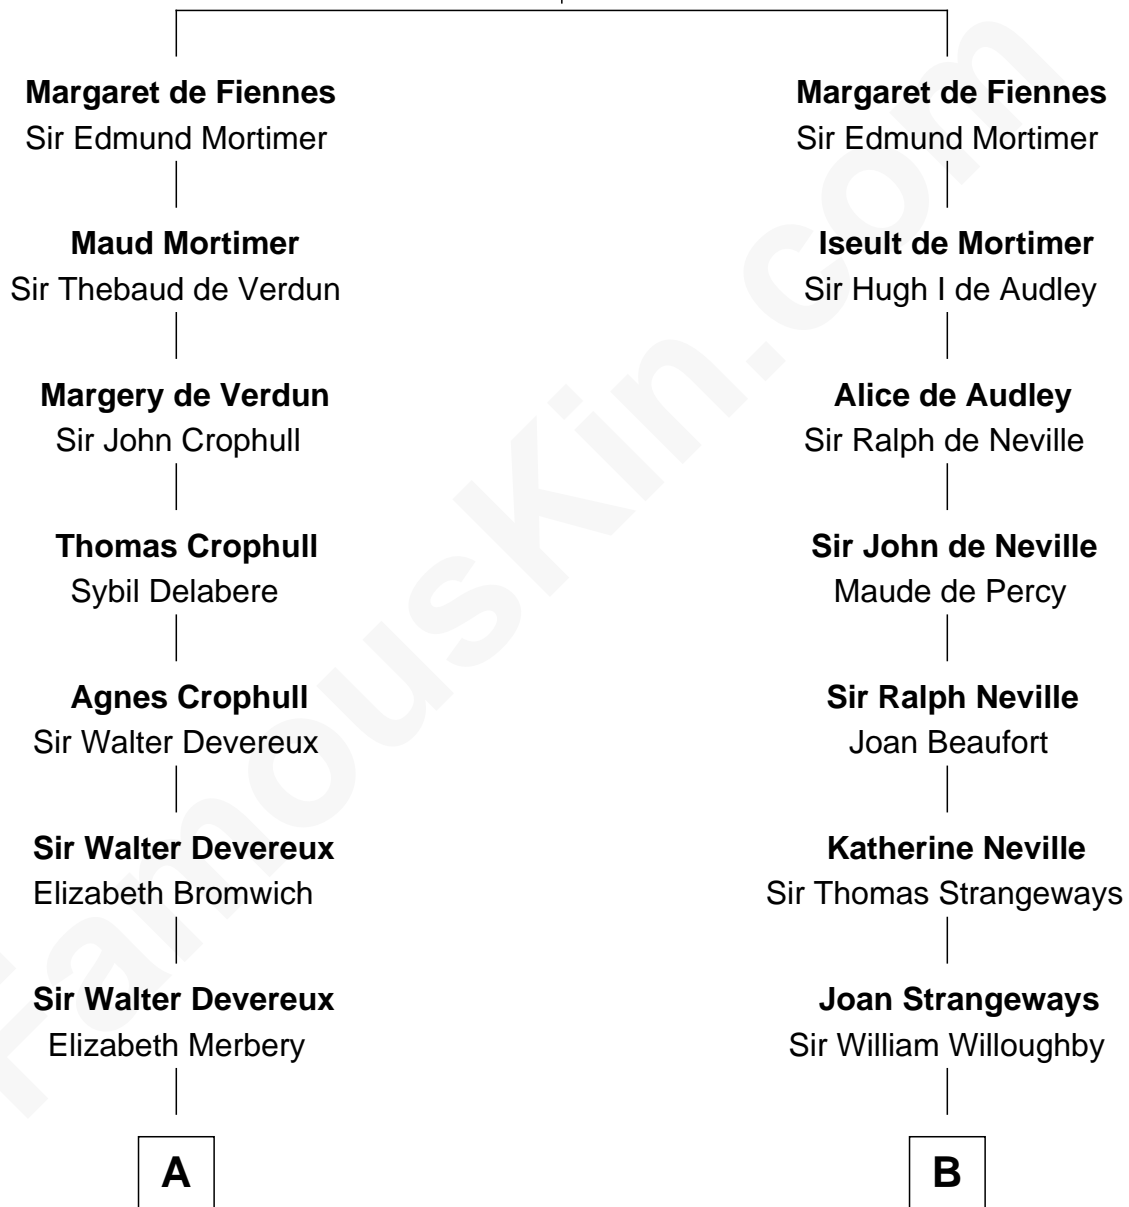

# FamousKin.com Relationship Chart of

**Marjorie Post**

*Founder of General Foods*

18th cousin 3 times removed of

**Oliver Wendell Holmes, Sr.**

*American "Fireside" Poet*

**Sir William de Fiennes**

Blanche de Brienne

**C**

**Azel Lathrop**  
Elizabeth Hyde

**Erastus Lathrop**  
Sarah Bailey

**Caroline Cushman Lathrop**  
Charles Rollin Post

**Charles William Post**  
Elle Letitia Merriweather

**Marjorie Post**  
*Founder of General Foods*