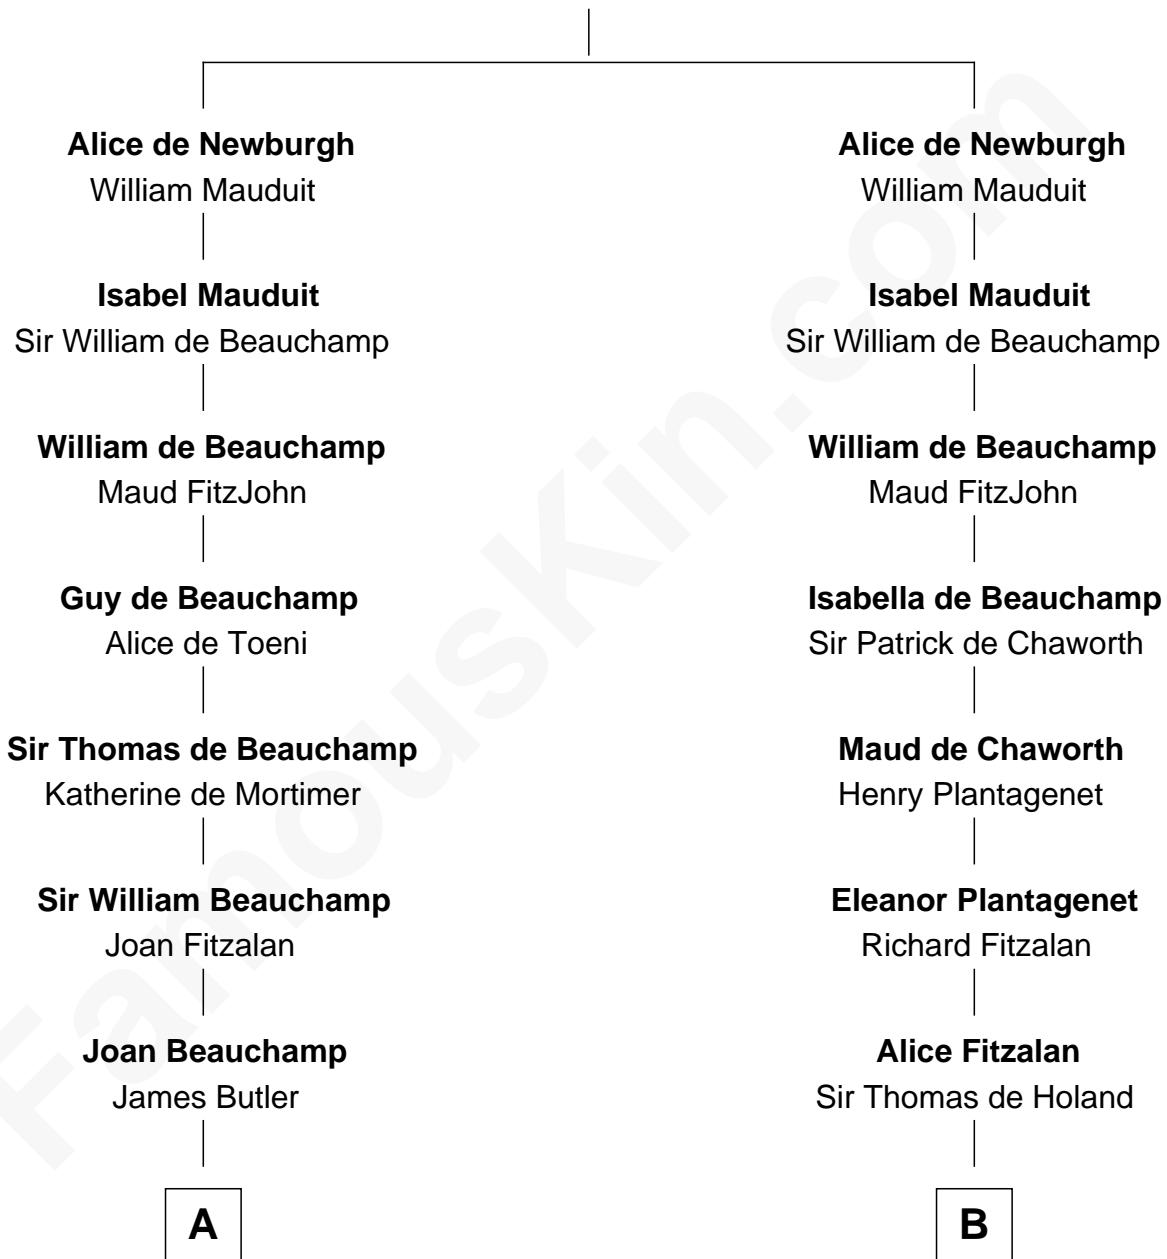

FamousKin.com Relationship Chart of

Marjorie Post

Founder of General Foods

21st cousin of

Oliver Wendell Holmes, Sr.

American "Fireside" Poet

Waleran de Newburgh

Alice de Harcourt

C

Azel Lathrop
Elizabeth Hyde

Erastus Lathrop
Sarah Bailey

Caroline Cushman Lathrop
Charles Rollin Post

Charles William Post
Elle Letitia Merriweather

Marjorie Post
Founder of General Foods

D

Mercy Bradstreet
Dr. James Oliver

Sarah Oliver
Jacob Wendell

Oliver Wendell
Mary Jackson

Sarah Wendell
Rev. Abiel Holmes

Oliver Wendell Holmes, Sr.
American "Fireside" Poet