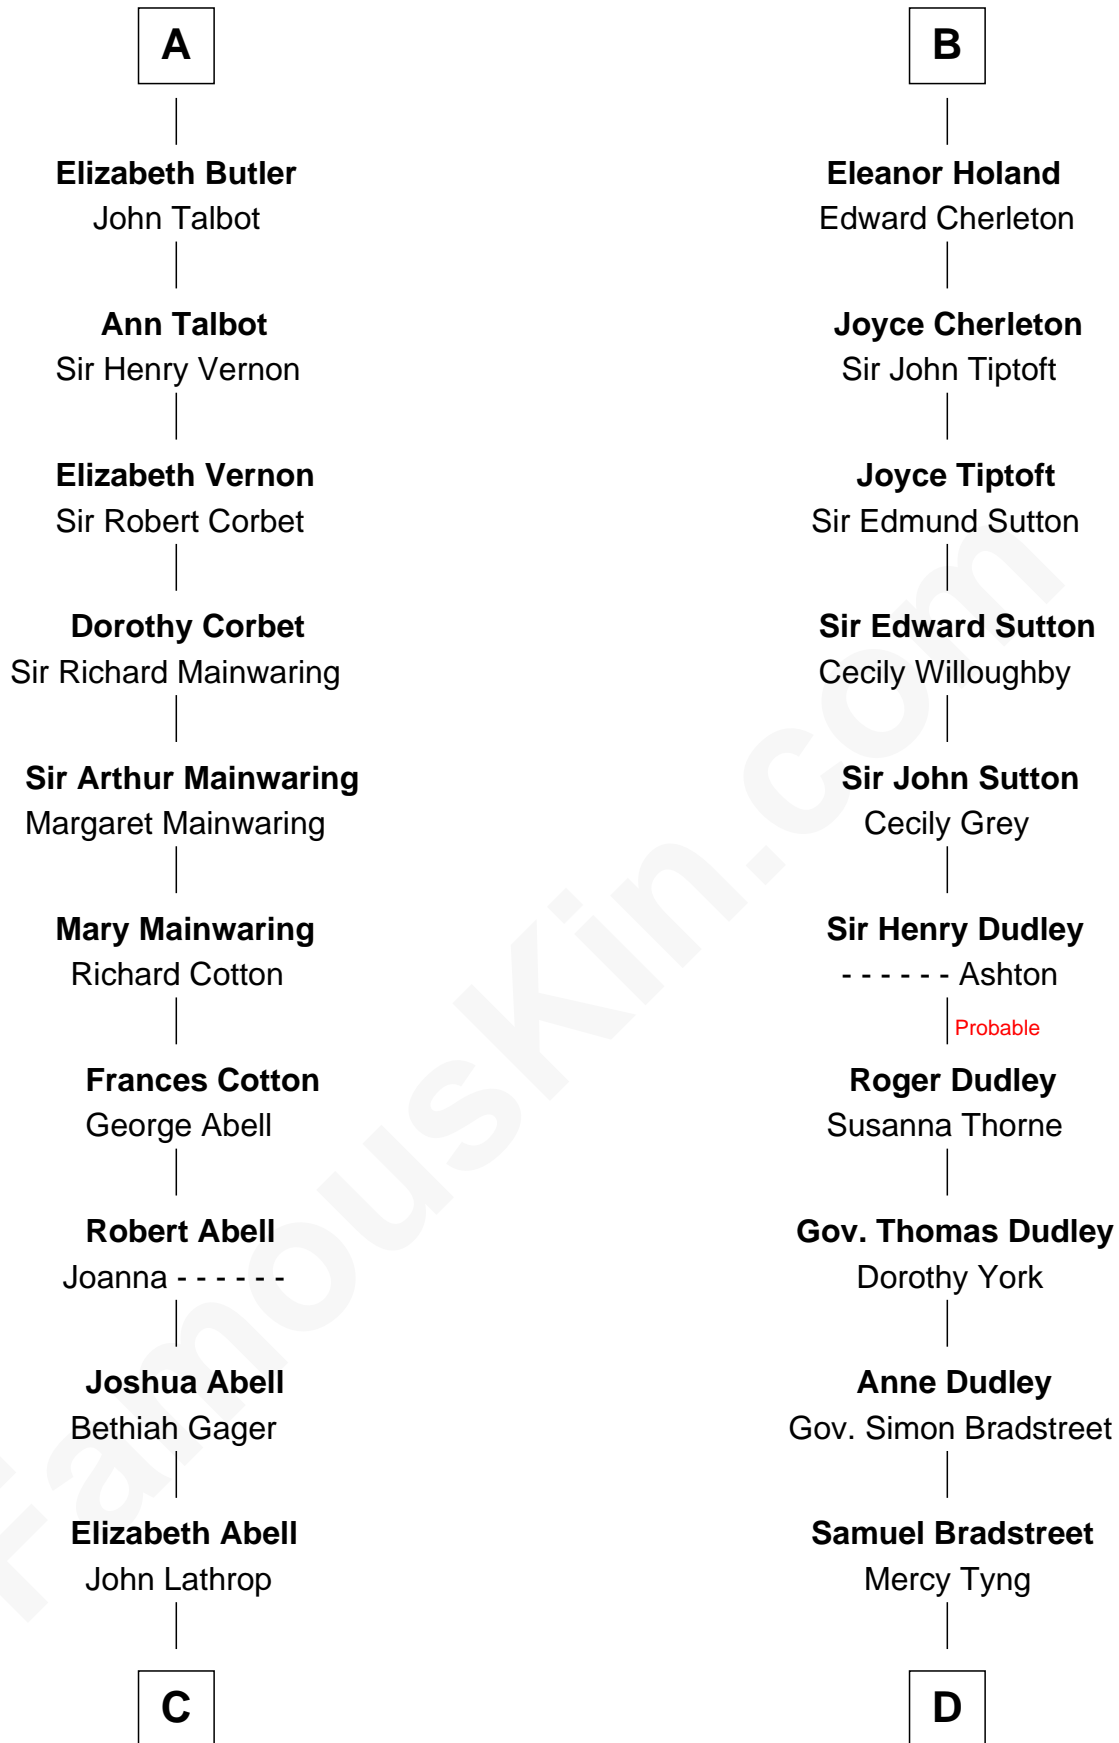

FamousKin.com Relationship Chart of

Marjorie Post

Founder of General Foods

21st cousin of

Oliver Wendell Holmes, Sr.

American "Fireside" Poet

Waleran de Newburgh

Alice de Harcourt

C

Azel Lathrop
Elizabeth Hyde

Erastus Lathrop
Sarah Bailey

Caroline Cushman Lathrop
Charles Rollin Post

Charles William Post
Elle Letitia Merriweather

Marjorie Post
Founder of General Foods

D

Mercy Bradstreet
Dr. James Oliver