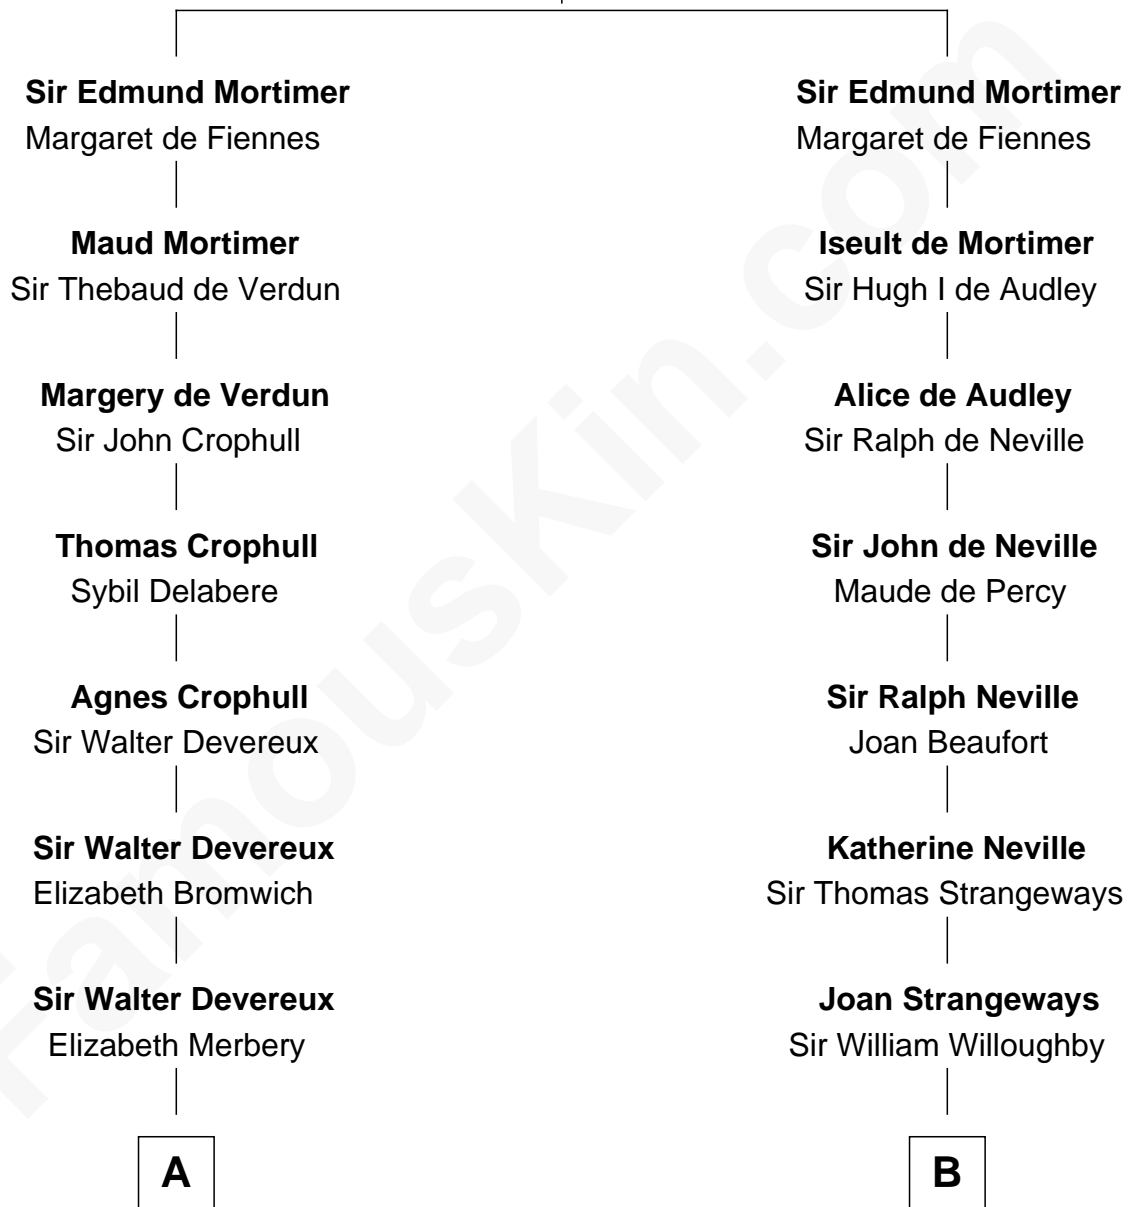

# FamousKin.com Relationship Chart of

**Marjorie Post**

*Founder of General Foods*

18th cousin 3 times removed of

**Oliver Wendell Holmes, Sr.**

*American "Fireside" Poet*

**Roger Mortimer**  
Maud de Braose

**C**

**Azel Lathrop**  
Elizabeth Hyde

**Erastus Lathrop**  
Sarah Bailey

**Caroline Cushman Lathrop**  
Charles Rollin Post

**Charles William Post**  
Elle Letitia Merriweather

**Marjorie Post**  
*Founder of General Foods*