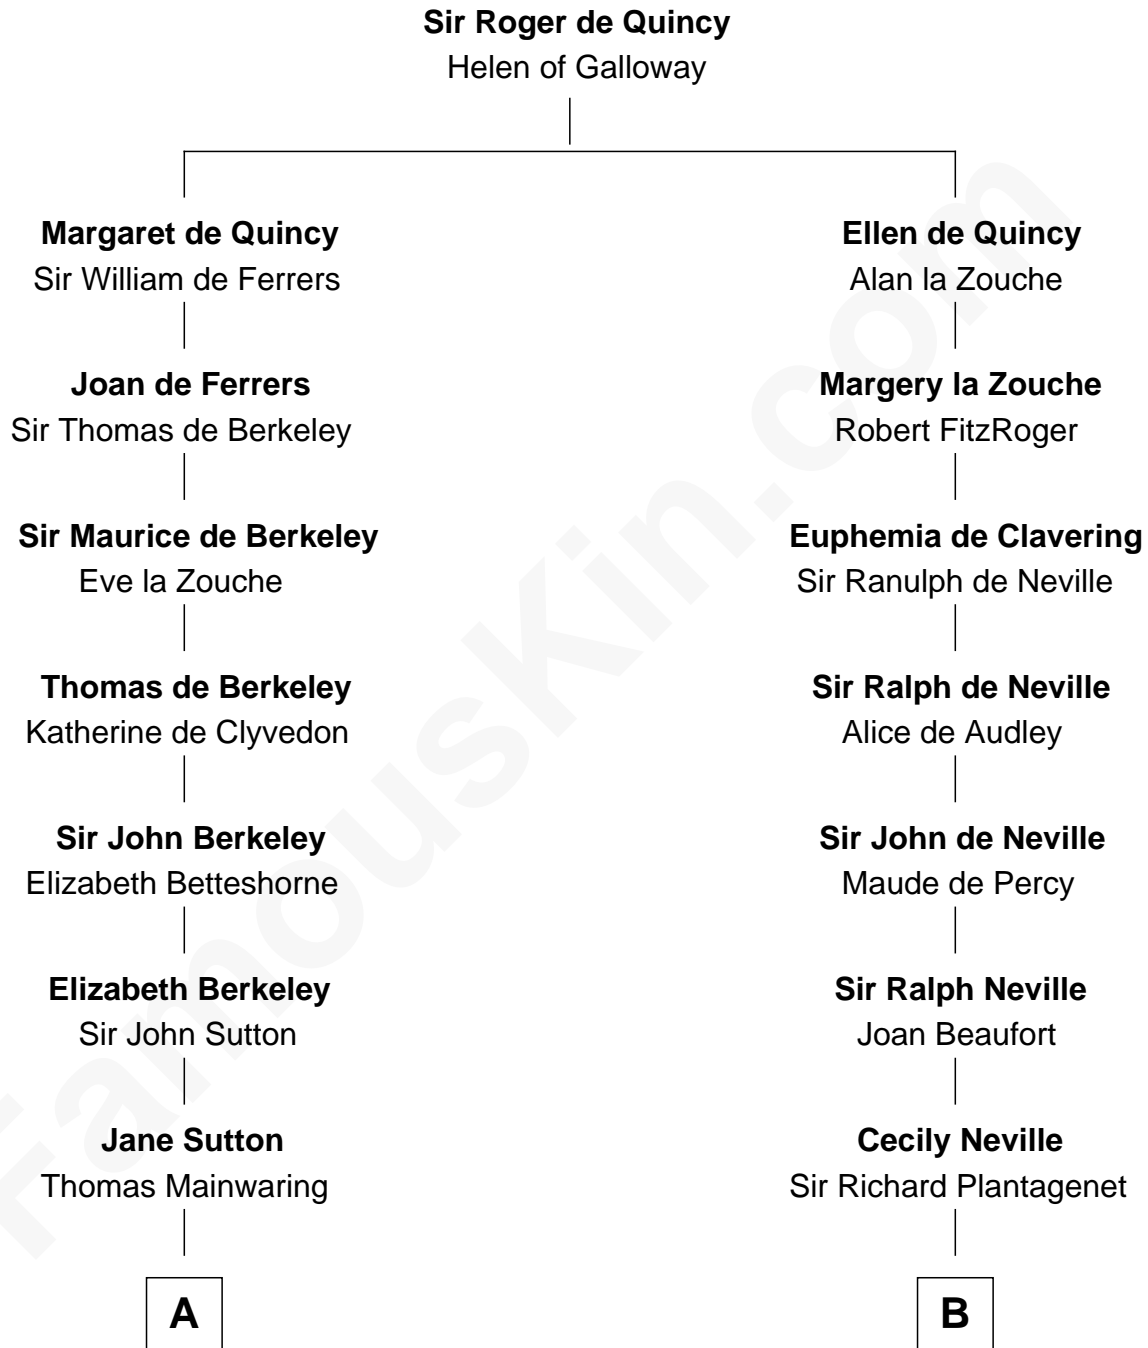

FamousKin.com

Relationship Chart of

Marjorie Post

Founder of General Foods

18th cousin 3 times removed of

James Russell Lowell

American "Fireside" Poet

C

Charles William Post
Elle Letitia Merriweather

Marjorie Post
Founder of General Foods

D

William Traill
Isabel Fea

Robert Traill
Mary Whipple

Mary Whipple Traill
Keith Spence

Harriet Brackett Spence
Rev. Charles Lowell