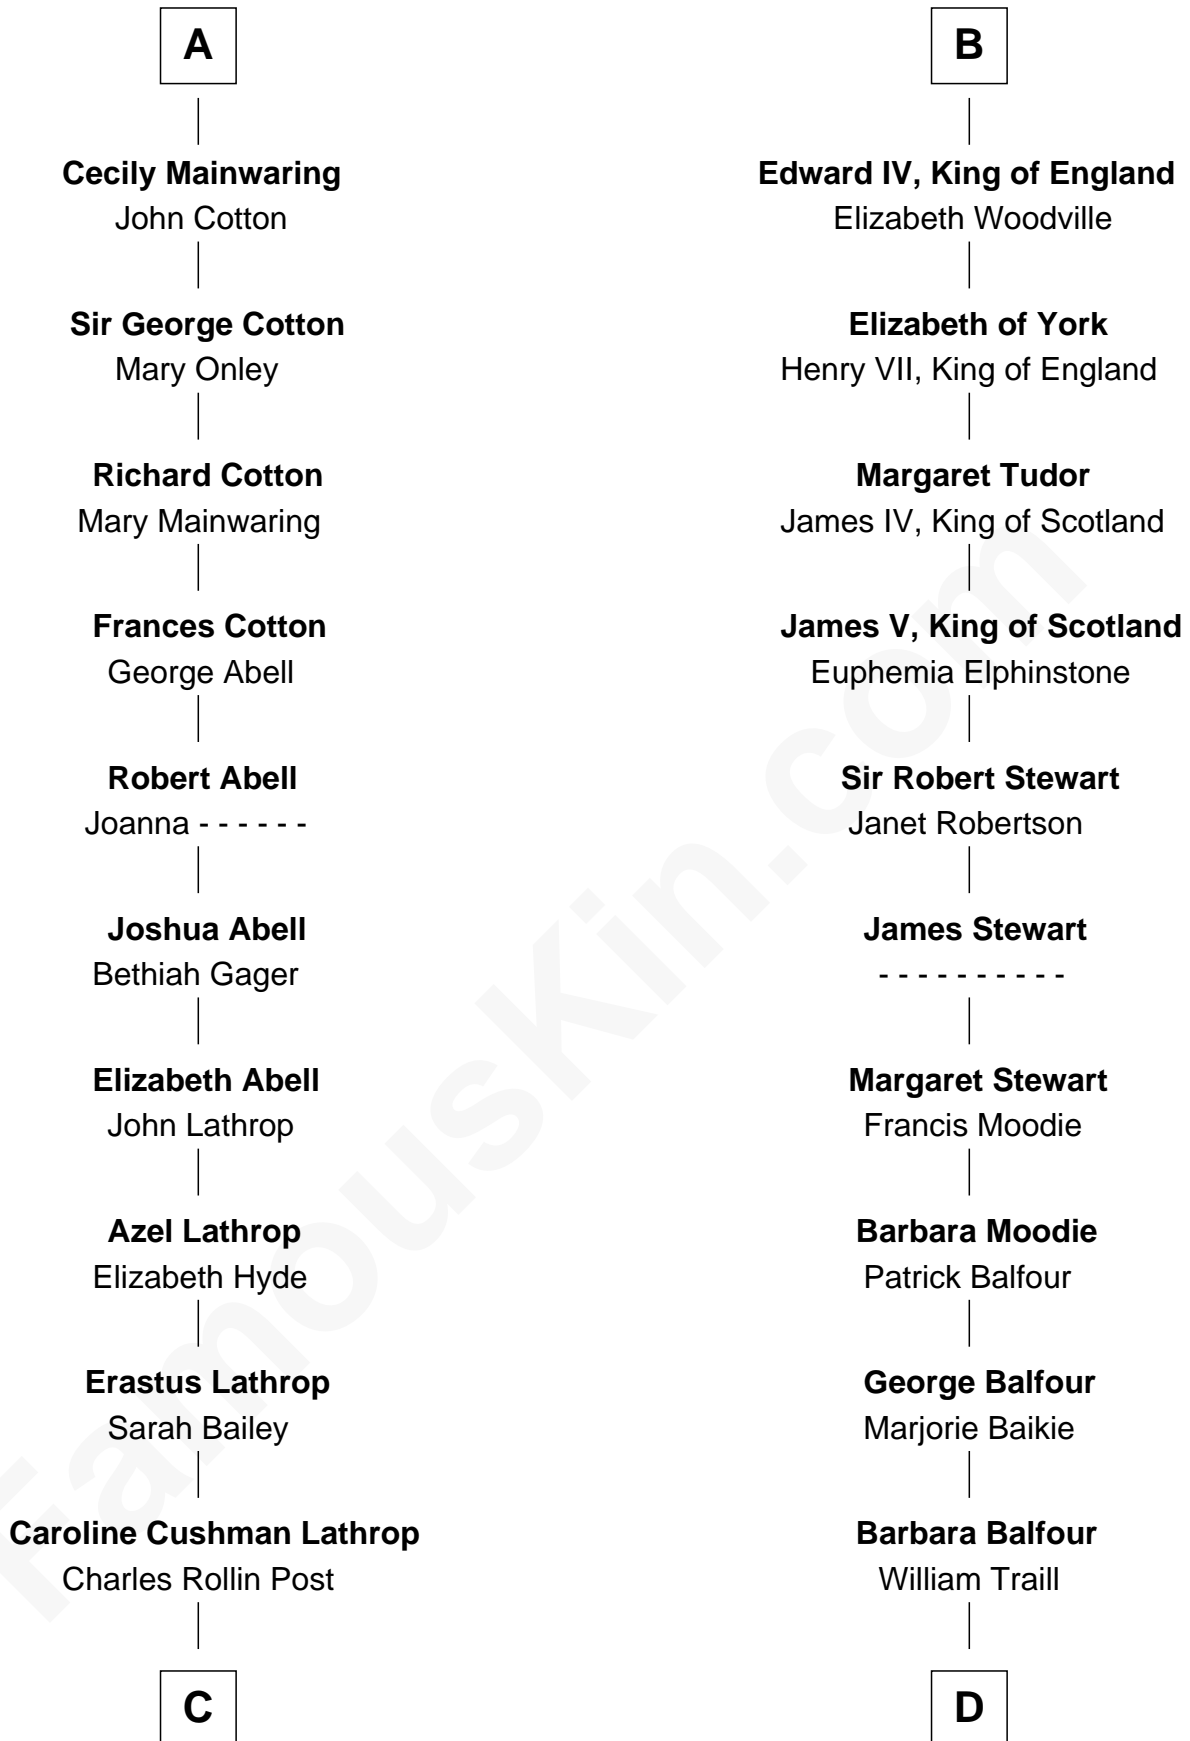

FamousKin.com

Relationship Chart of

Marjorie Post

Founder of General Foods

18th cousin 3 times removed of

James Russell Lowell

American "Fireside" Poet

C

Charles William Post
Elle Letitia Merriweather

Marjorie Post
Founder of General Foods

D

William Traill
Isabel Fea

Robert Traill
Mary Whipple

Mary Whipple Traill
Keith Spence

Harriet Brackett Spence
Rev. Charles Lowell