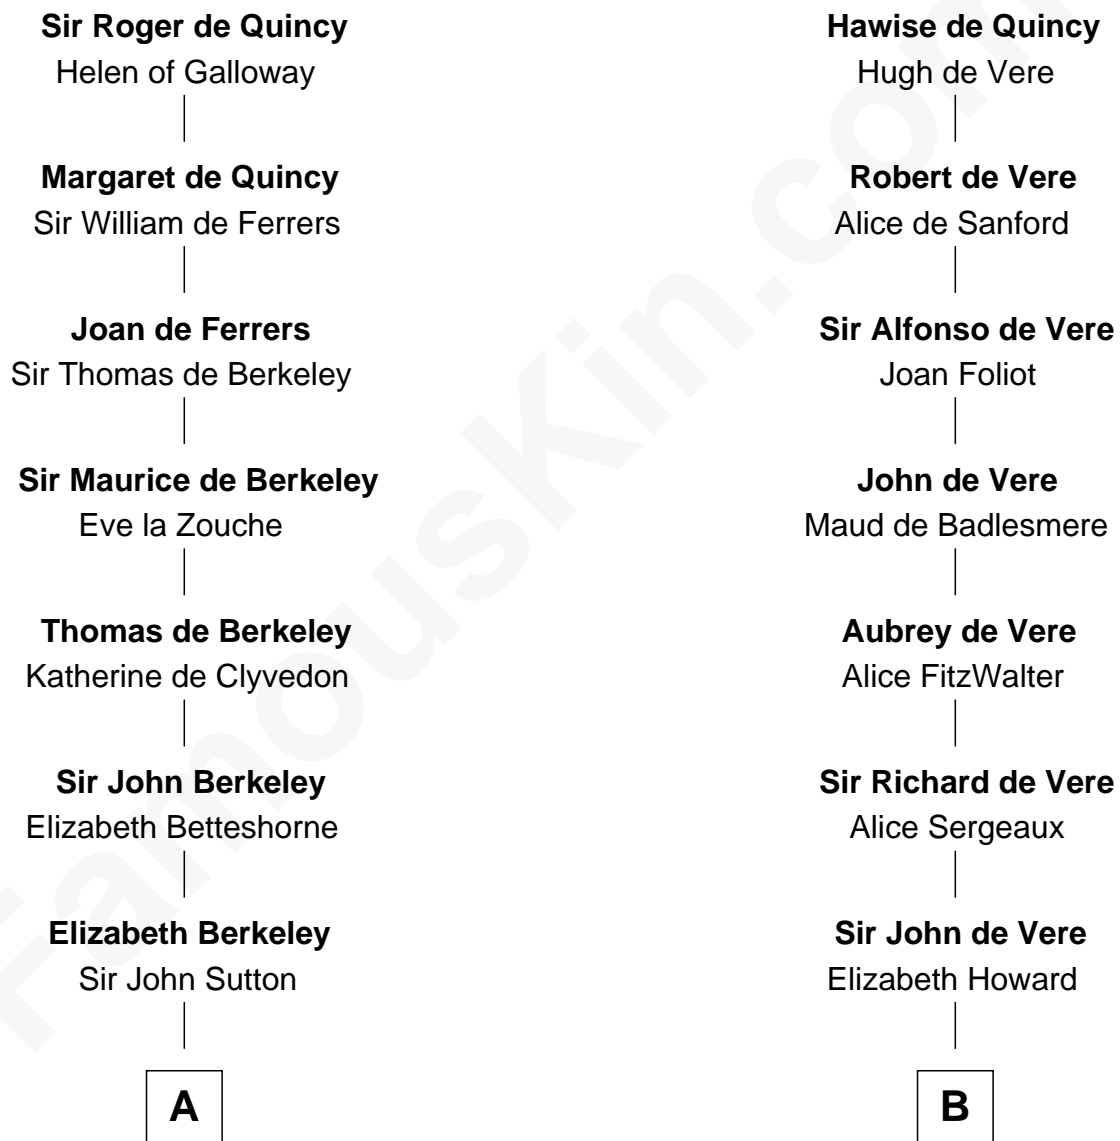

# FamousKin.com Relationship Chart of

**Marjorie Post**

*Founder of General Foods*

19th cousin of

**James Russell Lowell**

*American "Fireside" Poet*

**Saher de Quincy**  
Margaret de Beaumont

**C**

**Caroline Cushman Lathrop**

Charles Rollin Post

**Charles William Post**

Elle Letitia Merriweather

**Marjorie Post**

*Founder of General Foods*

**D**

**John Lowell**