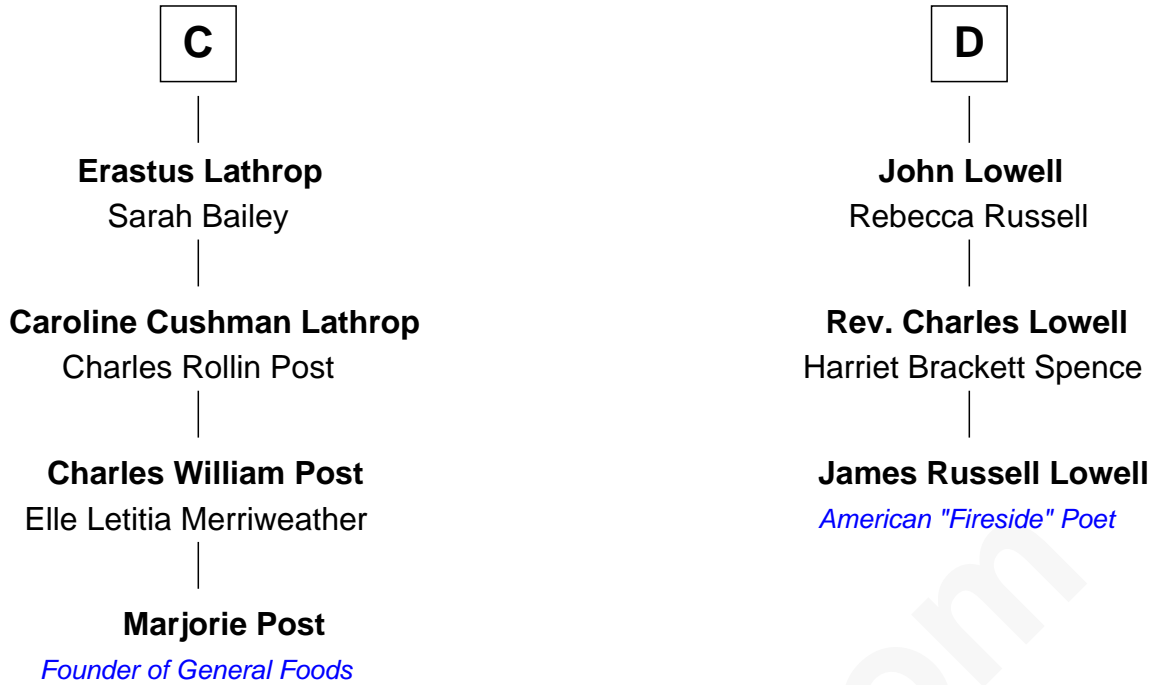

FamousKin.com Relationship Chart of

Marjorie Post

Founder of General Foods

19th cousin 1 time removed of

James Russell Lowell

American "Fireside" Poet

Sir Philip Basset

Aveline Basset
Sir Hugh le Despencer

A

Aveline Basset
Sir Hugh le Despencer

Eleanor le Despencer
Sir Hugh de Courtenay

Sir Hugh de Courtenay
Agnes de St. John

Sir Hugh de Courtnay
Margaret de Bohun

Elizabeth de Courtnay
Sir Andrew Luttrell

Sir Hugh Luttrell
Catherine de Beaumont

Sir John Luttrell
Margaret Touchet

B

FamousKin.com