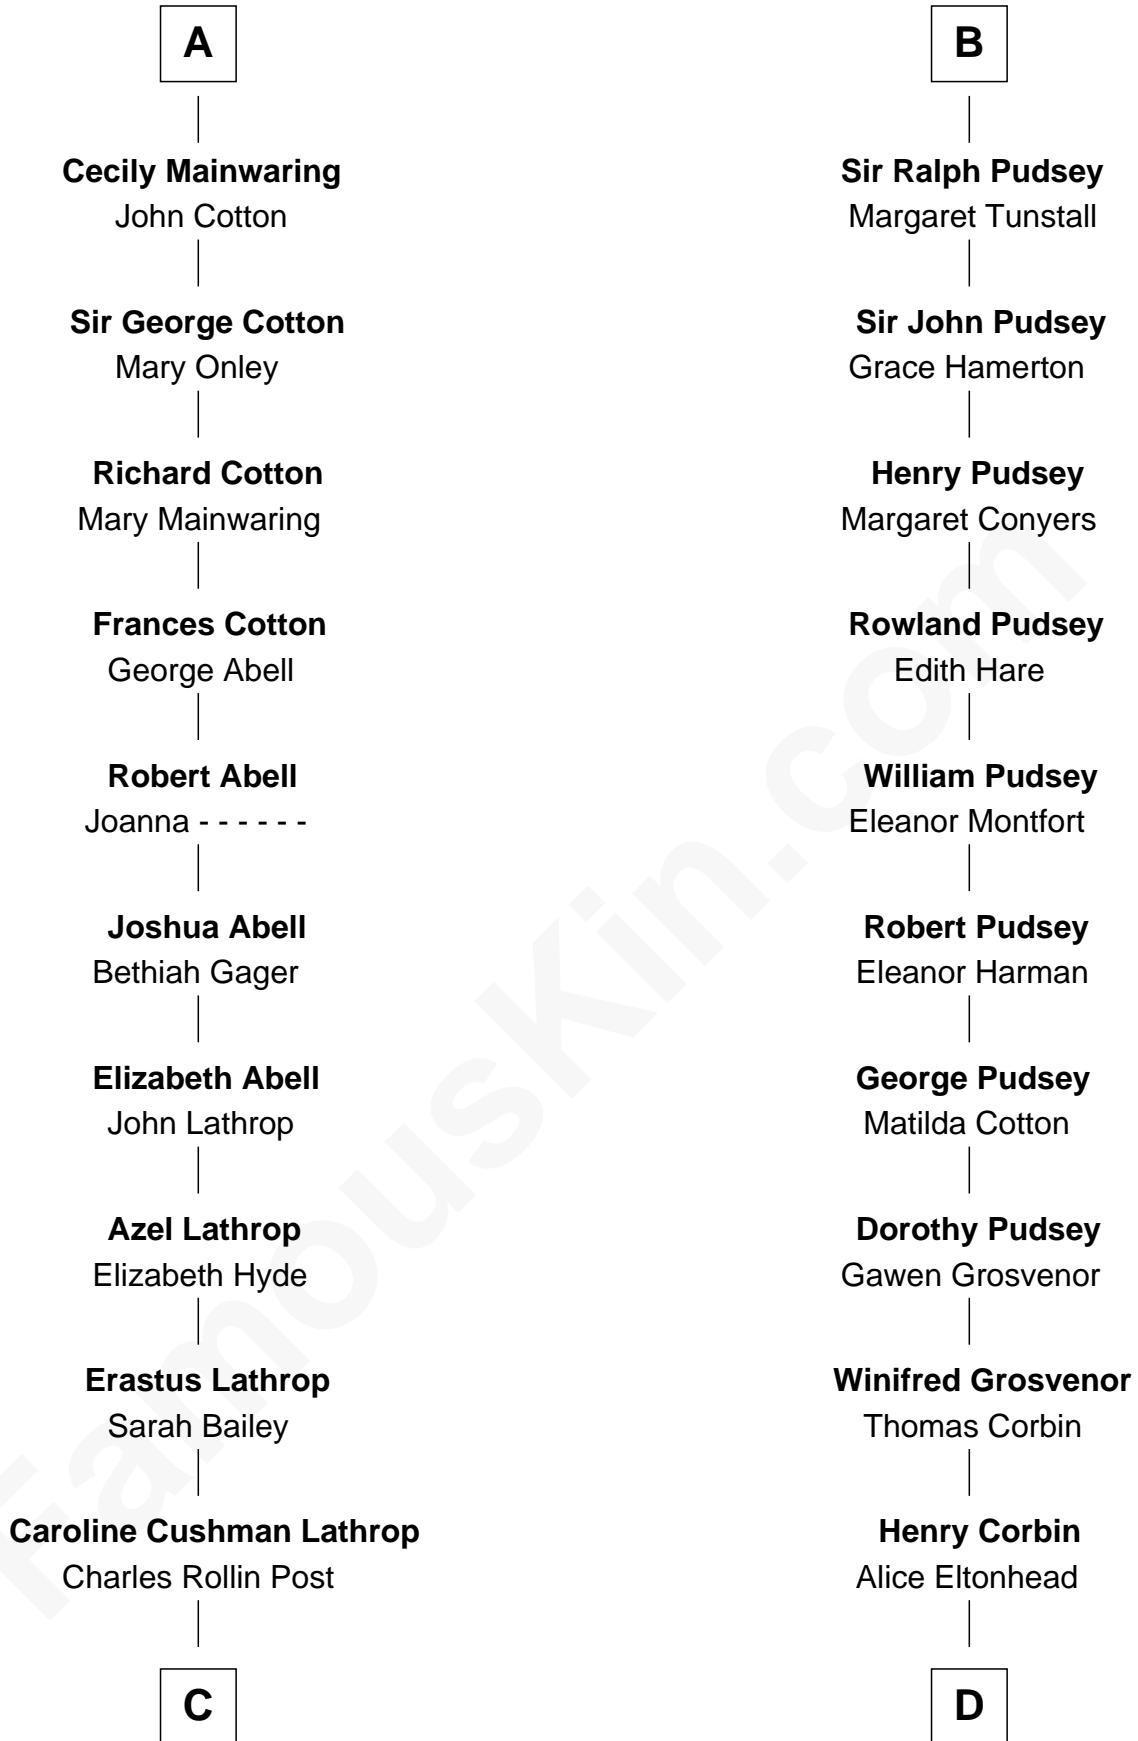

FamousKin.com

Relationship Chart of

Marjorie Post

Founder of General Foods

18th cousin 1 time removed of

Richard Henry Lee

Signer of the Declaration of Independence

Sir Richard FitzRoy

Rose de Dover

C

Charles William Post
Elle Letitia Merriweather

Marjorie Post
Founder of General Foods

D

Laetitia Corbin
Richard Lee

Gov. Thomas Lee
Hannah Ludwell

Richard Henry Lee
Signer of Declaration of Independence