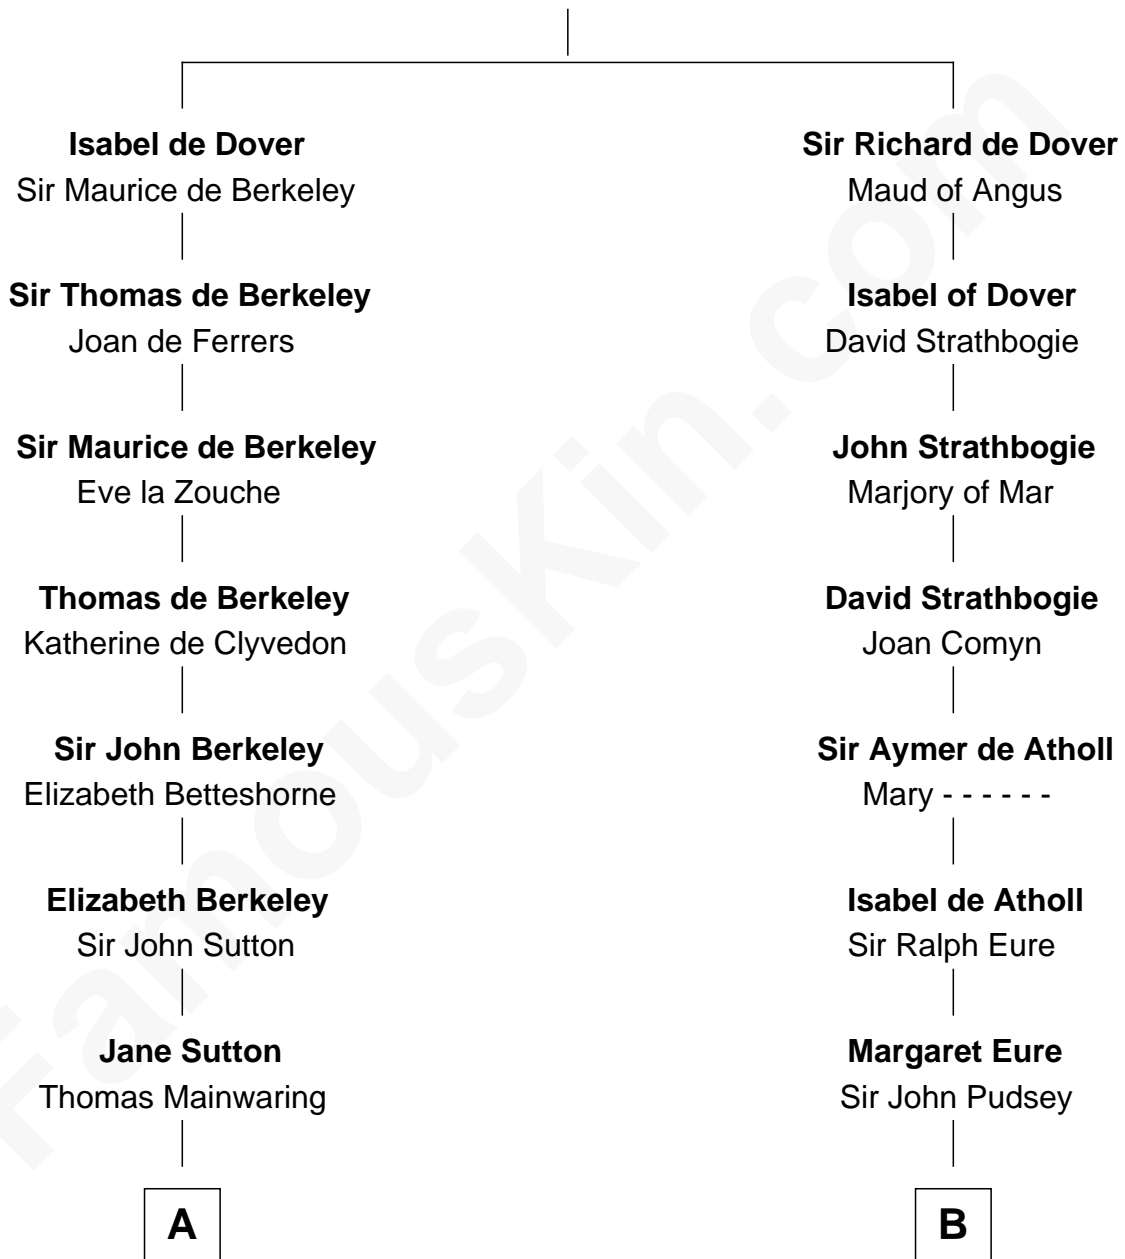

FamousKin.com

Relationship Chart of

Marjorie Post

Founder of General Foods

18th cousin 1 time removed of

Richard Henry Lee

Signer of the Declaration of Independence

Sir Richard FitzRoy

Rose de Dover

C

Charles William Post
Elle Letitia Merriweather

Marjorie Post
Founder of General Foods

D

Laetitia Corbin
Richard Lee

Gov. Thomas Lee
Hannah Ludwell

Richard Henry Lee
Signer of Declaration of Independence