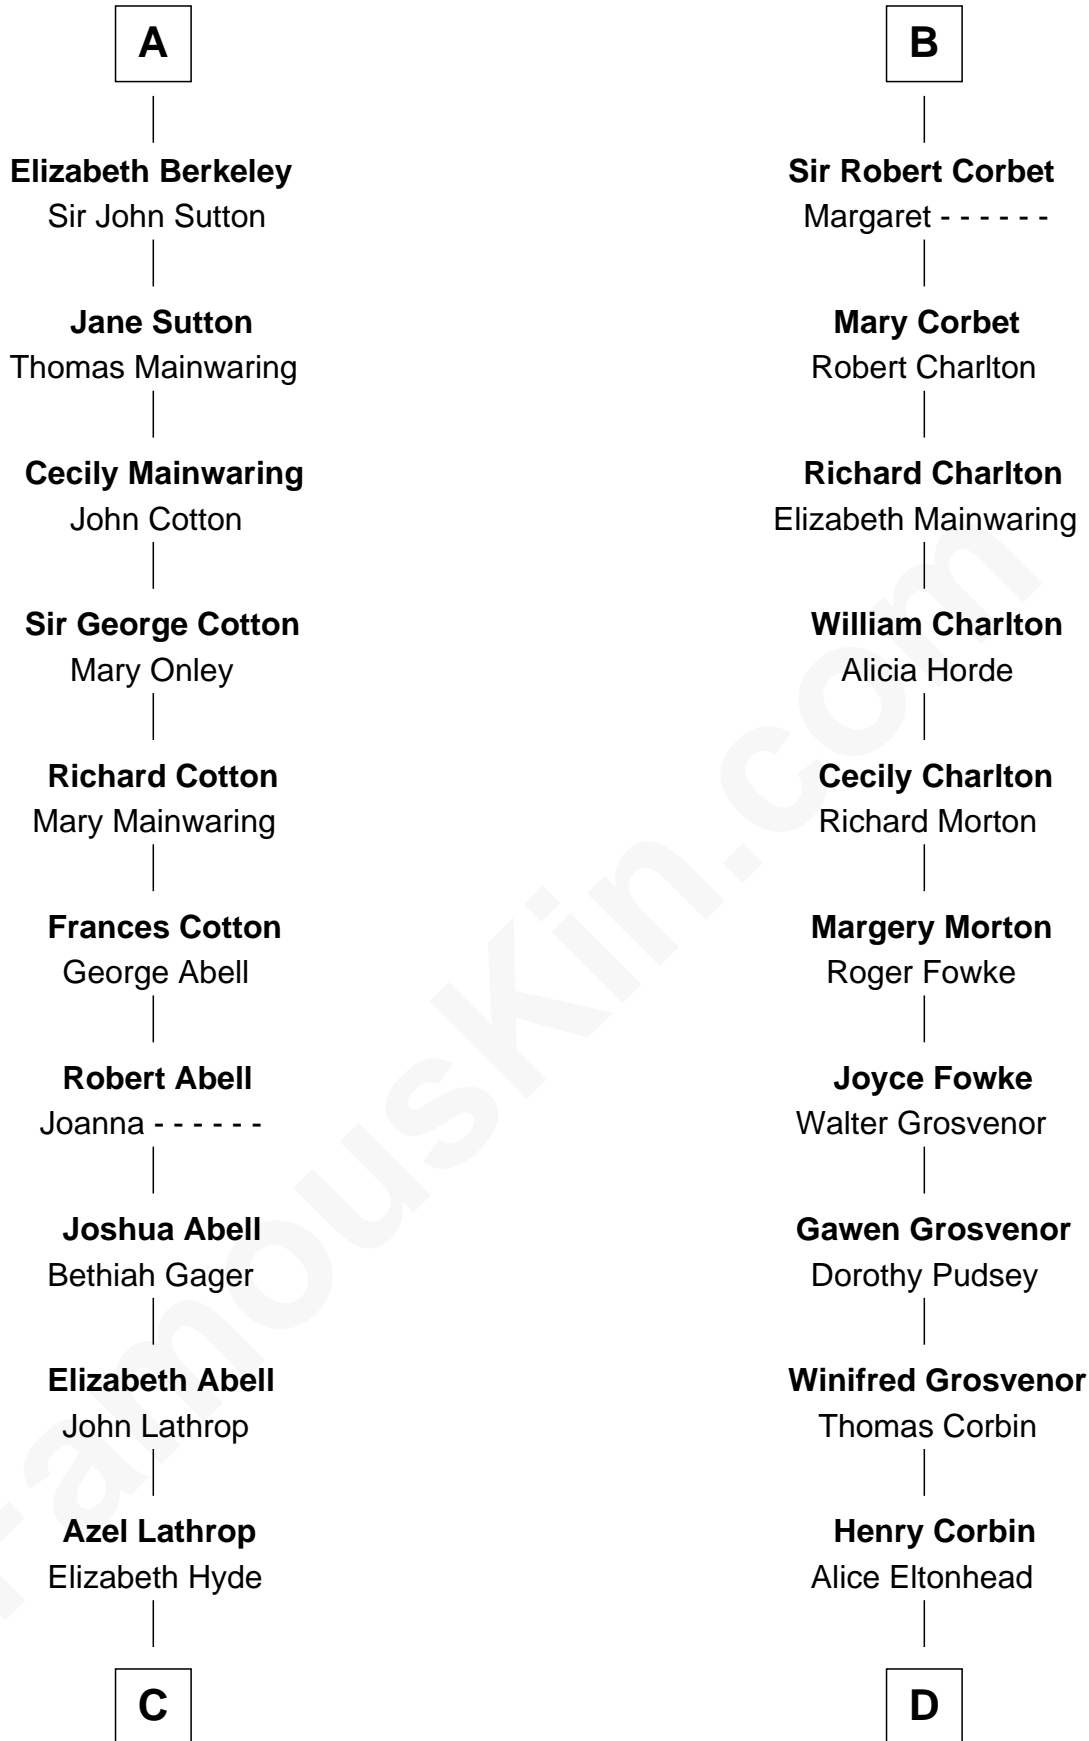

### Marjorie Post

*Founder of General Foods*

19th cousin 1 time removed of

### Richard Henry Lee

*Signer of the Declaration of Independence*

**Simon III de Montfort**

Maud - - - - -

**C**

**Erastus Lathrop**

Sarah Bailey

**Caroline Cushman Lathrop**

Charles Rollin Post

**Charles William Post**

Elle Letitia Merriweather

**Marjorie Post**

*Founder of General Foods*

**D**

**Laetitia Corbin**

Richard Lee