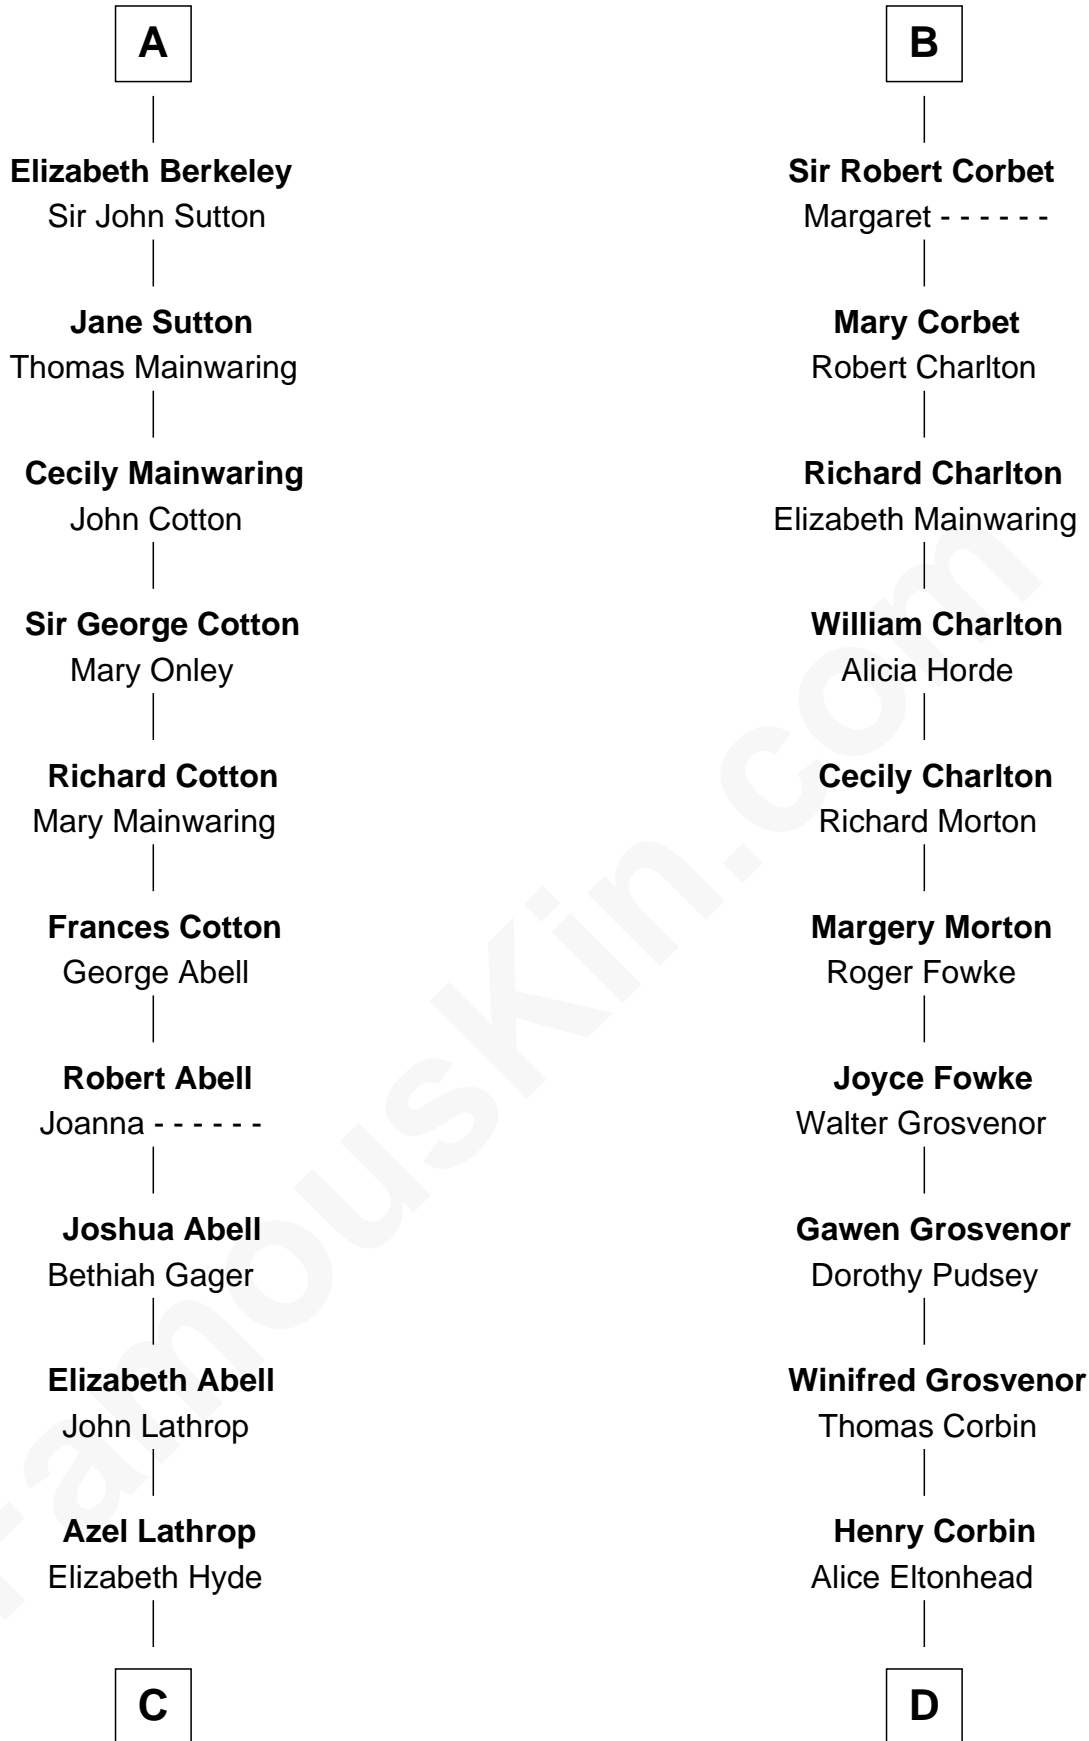

### Marjorie Post

*Founder of General Foods*

19th cousin 1 time removed of

### Richard Henry Lee

*Signer of the Declaration of Independence*

**Sir Ranulf de Gernons**

Maud of Gloucester

**C**

**Erastus Lathrop**

Sarah Bailey

**Caroline Cushman Lathrop**

Charles Rollin Post

**Charles William Post**

Elle Letitia Merriweather

**Marjorie Post**

*Founder of General Foods*

**D**

**Laetitia Corbin**

Richard Lee