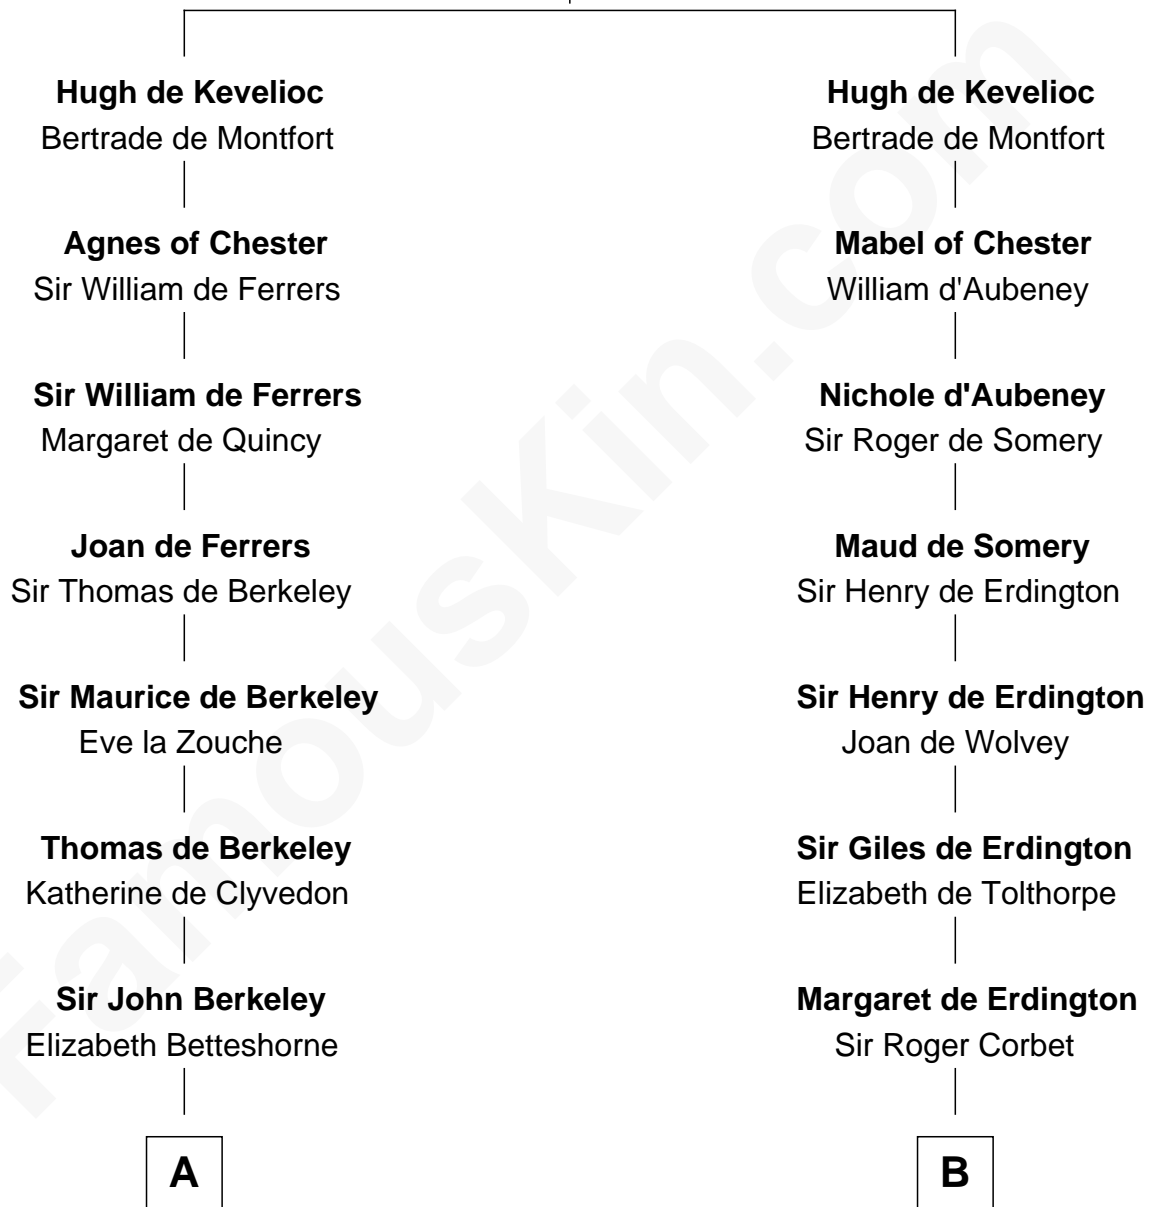

## Relationship Chart of

### Marjorie Post

*Founder of General Foods*

19th cousin 1 time removed of

### Richard Henry Lee

*Signer of the Declaration of Independence*

**Sir Ranulf de Gernons**

Maud of Gloucester

**C**

**Erastus Lathrop**

Sarah Bailey

**Caroline Cushman Lathrop**