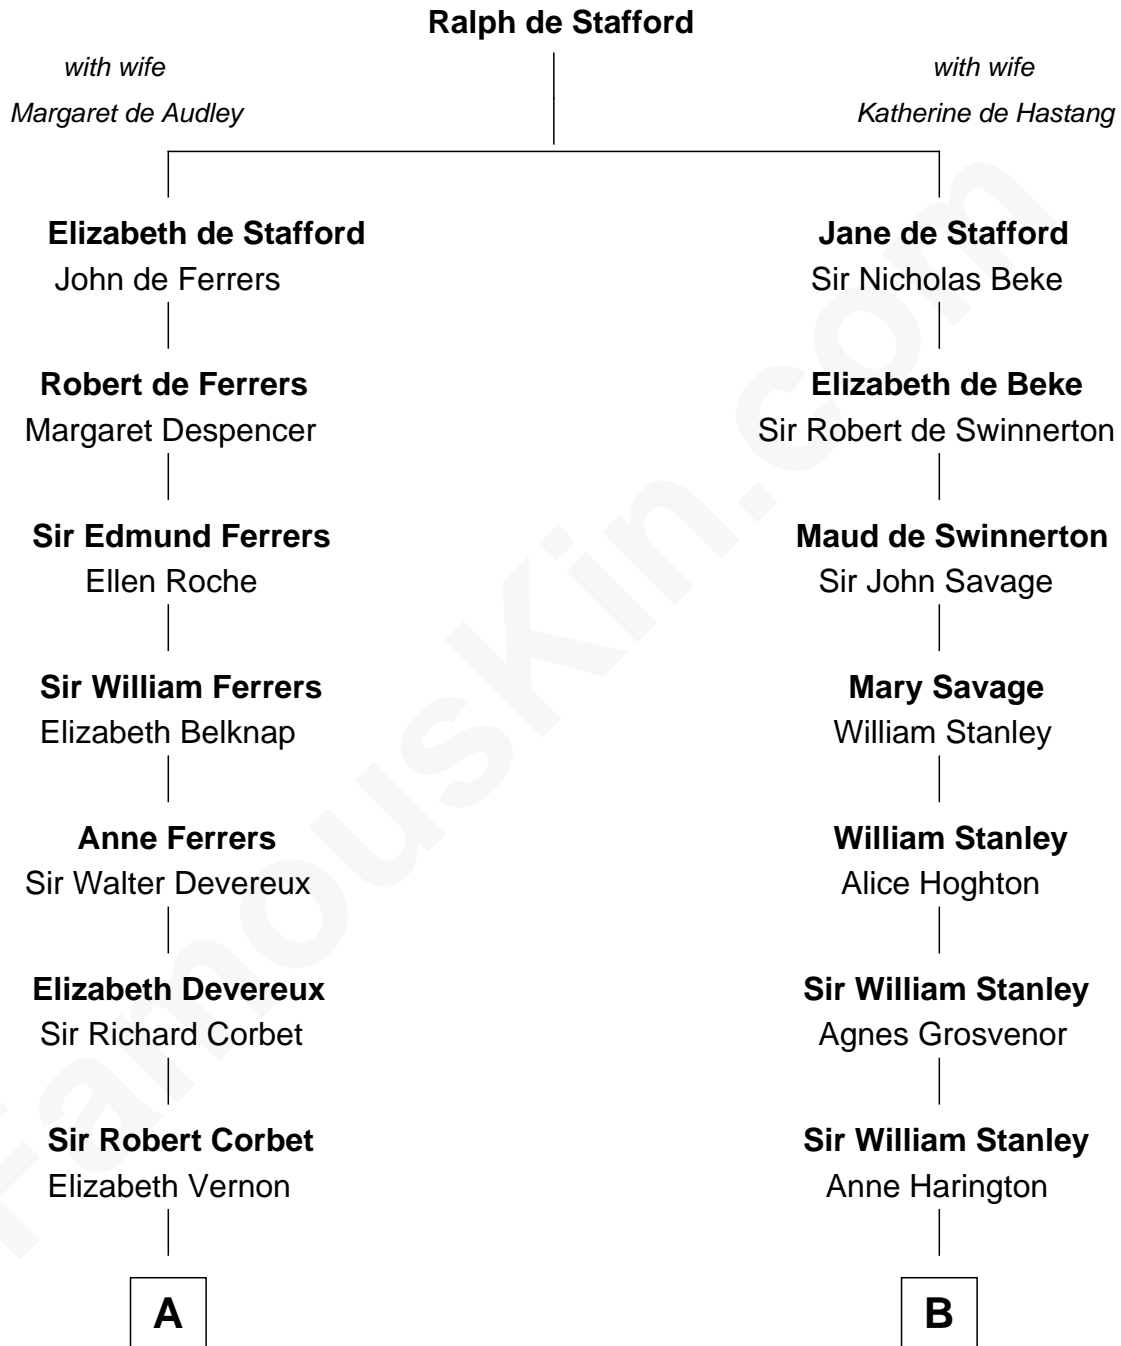

FamousKin.com

Relationship Chart of

Marjorie Post

Founder of General Foods

13th cousin 5 times removed of

Richard Henry Lee

Signer of the Declaration of Independence