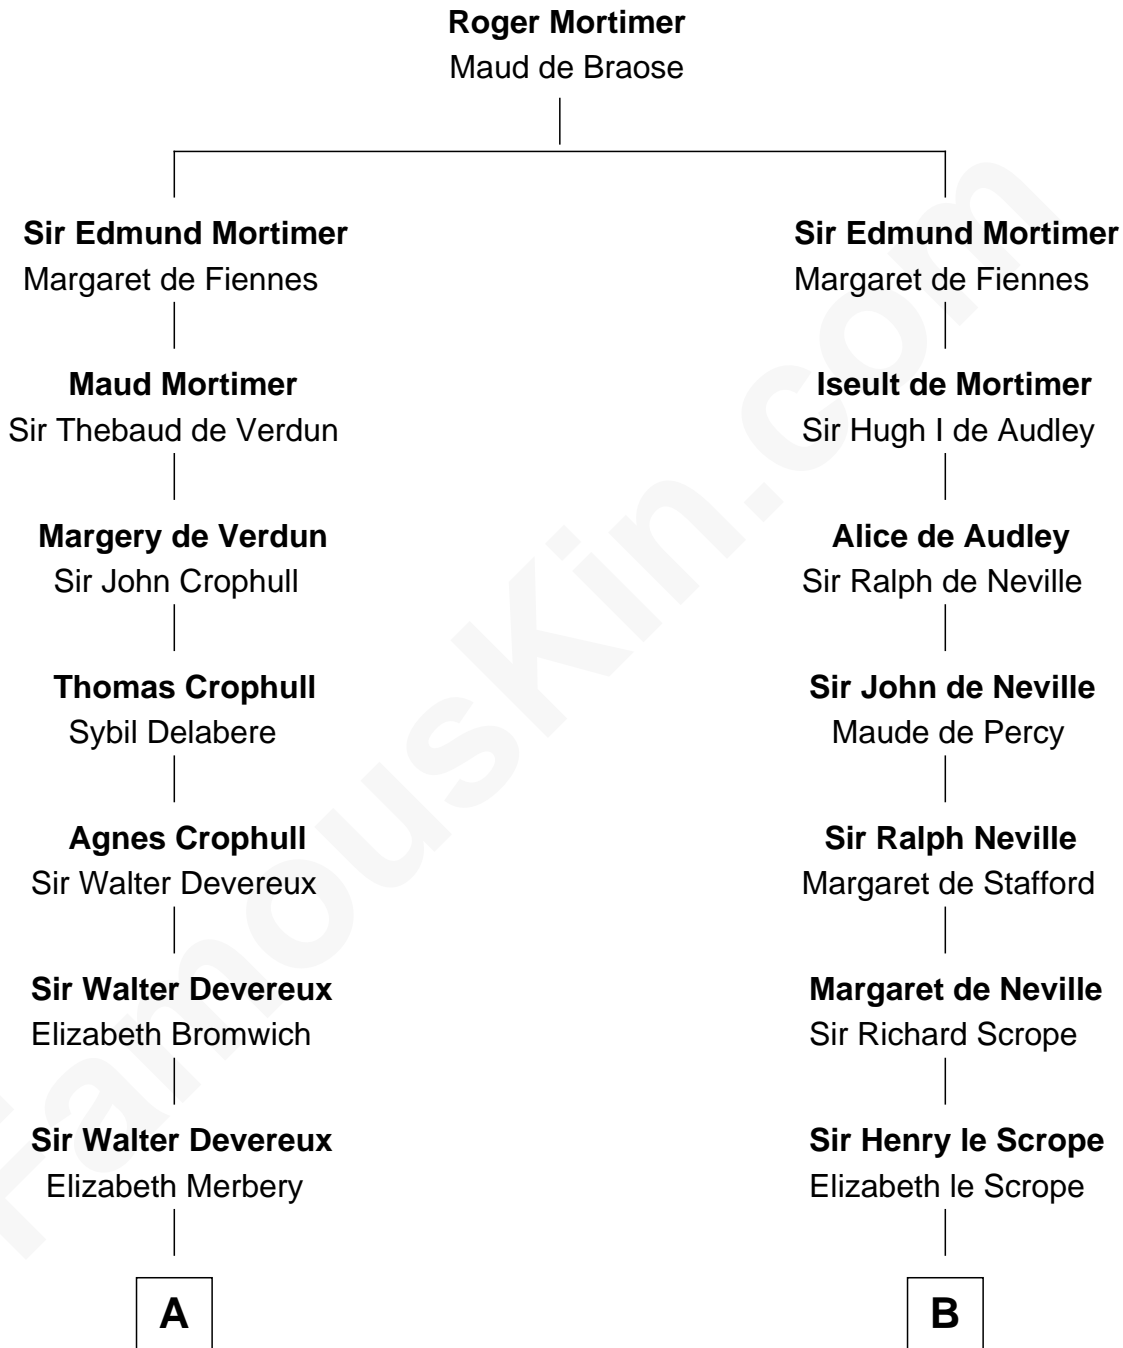

FamousKin.com

Relationship Chart of

Marjorie Post

Founder of General Foods

16th cousin 5 times removed of

Richard Henry Lee

Signer of the Declaration of Independence