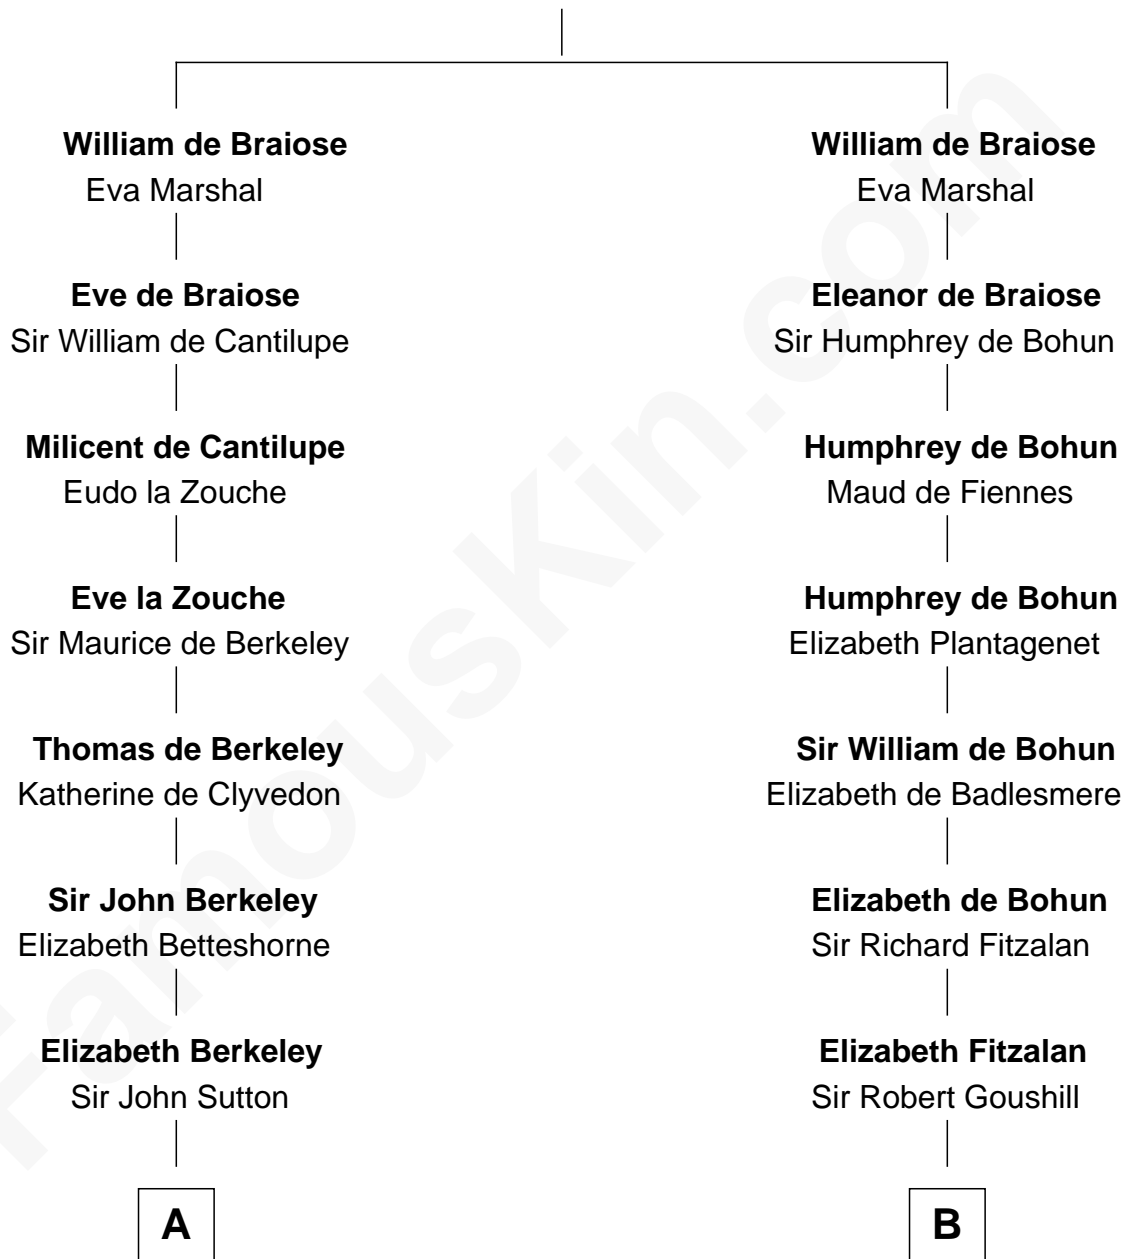

FamousKin.com

Relationship Chart of

Marjorie Post

Founder of General Foods

17th cousin 2 times removed of

Richard Henry Lee

Signer of the Declaration of Independence

Reginald de Braiose

A

Jane Sutton
Thomas Mainwaring

Cecily Mainwaring
John Cotton

Sir George Cotton
Mary Onley

Richard Cotton
Mary Mainwaring

Frances Cotton
George Abell

Robert Abell
Joanna - - - - -

Joshua Abell
Bethiah Gager

Elizabeth Abell
John Lathrop

Azel Lathrop
Elizabeth Hyde

Erastus Lathrop
Sarah Bailey

C

B

Joan Goushill
Sir Thomas Stanley

Katherine Stanley
Sir John Savage

Dulcia Savage
Sir Henry Bold