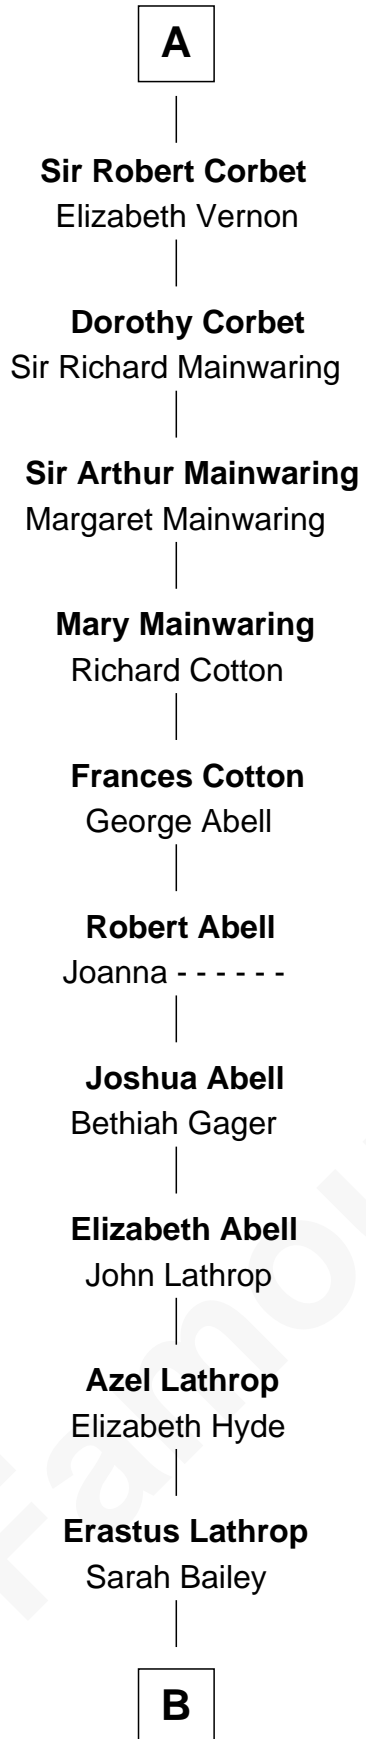

FamousKin.com

Relationship Chart of

Marjorie Post

Founder of General Foods

6th cousin 13 times removed of

Anne Boleyn

2nd Wife of King Henry VIII

B

—
Caroline Cushman Lathrop

Charles Rollin Post

—
Charles William Post

Elle Letitia Merriweather

—
Marjorie Post

Founder of General Foods

FamousKin.com