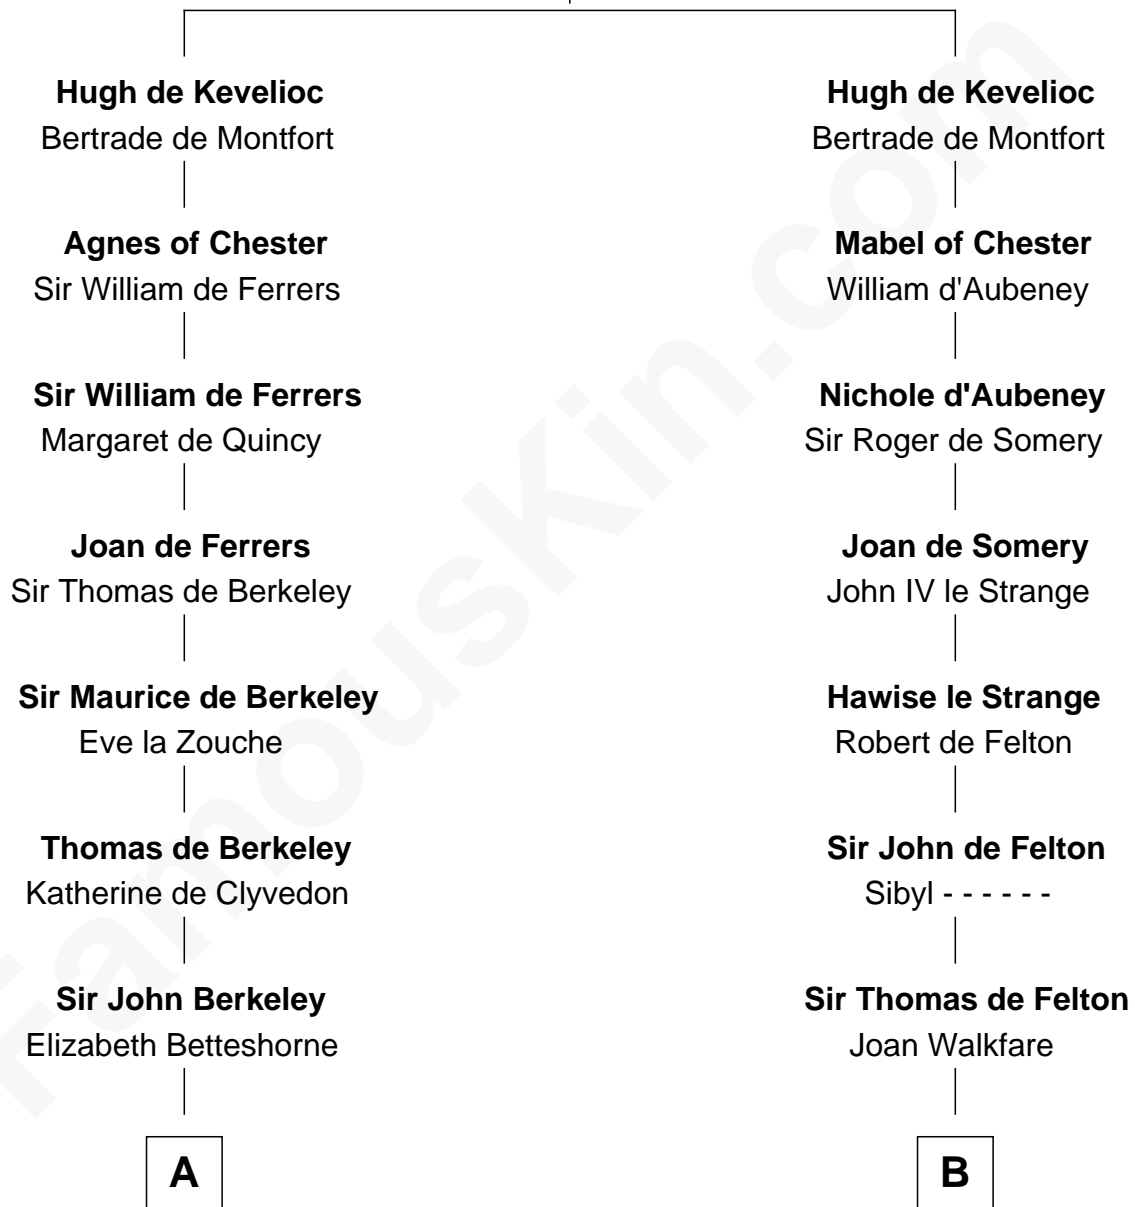

FamousKin.com

Relationship Chart of

Marjorie Post

Founder of General Foods

12th cousin 8 times removed of

Anne Boleyn

2nd Wife of King Henry VIII

Sir Ranulf de Gernons

Maud of Gloucester

C

Erastus Lathrop

Sarah Bailey

Caroline Cushman Lathrop

Charles Rollin Post

Charles William Post

Elle Letitia Merriweather