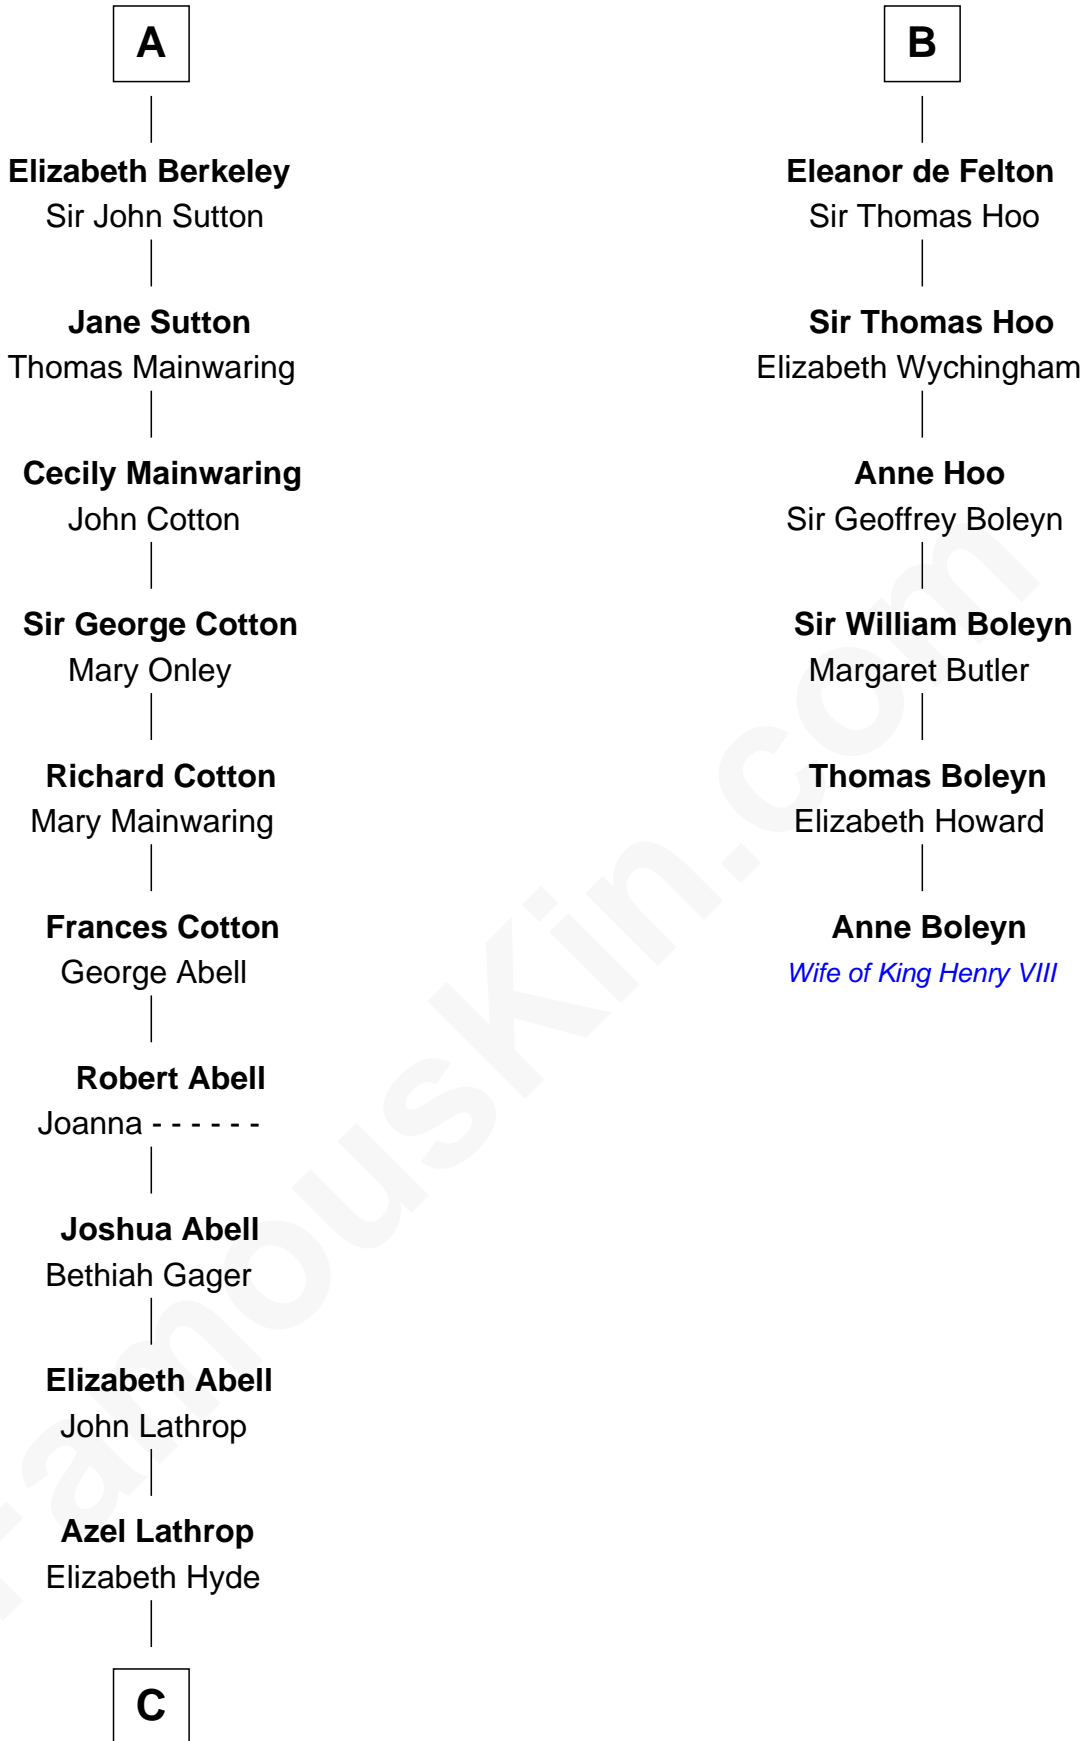

FamousKin.com

Relationship Chart of

Marjorie Post

Founder of General Foods

12th cousin 8 times removed of

Anne Boleyn

2nd Wife of King Henry VIII

Sir Ranulf de Gernons

Maud of Gloucester

C

Erastus Lathrop

Sarah Bailey

Caroline Cushman Lathrop

Charles Rollin Post

Charles William Post

Elle Letitia Merriweather