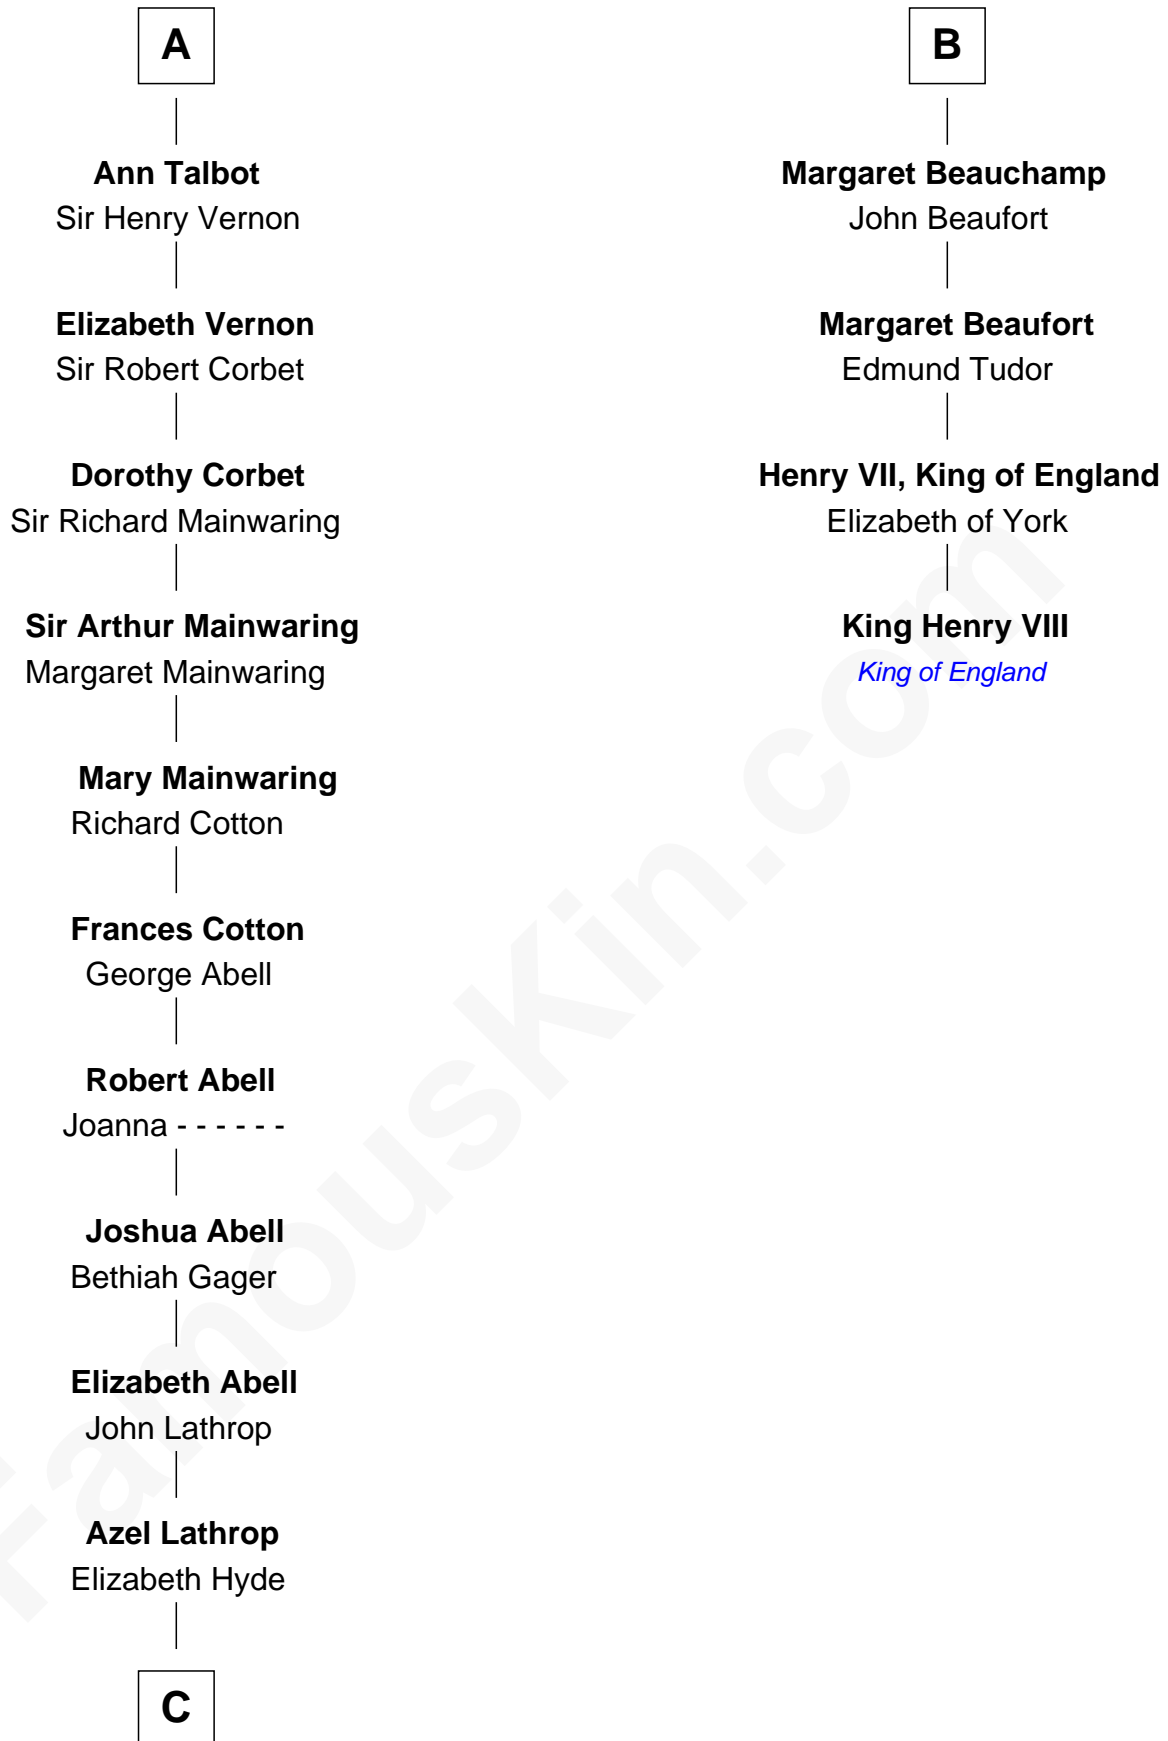

FamousKin.com Relationship Chart of

Marjorie Post

Founder of General Foods

10th cousin 10 times removed of

King Henry VIII

King of England

Sir Humphrey de Bohun

Maud of Eu

C

Erastus Lathrop

Sarah Bailey

Caroline Cushman Lathrop

Charles Rollin Post

Charles William Post

Elle Letitia Merriweather

Marjorie Post