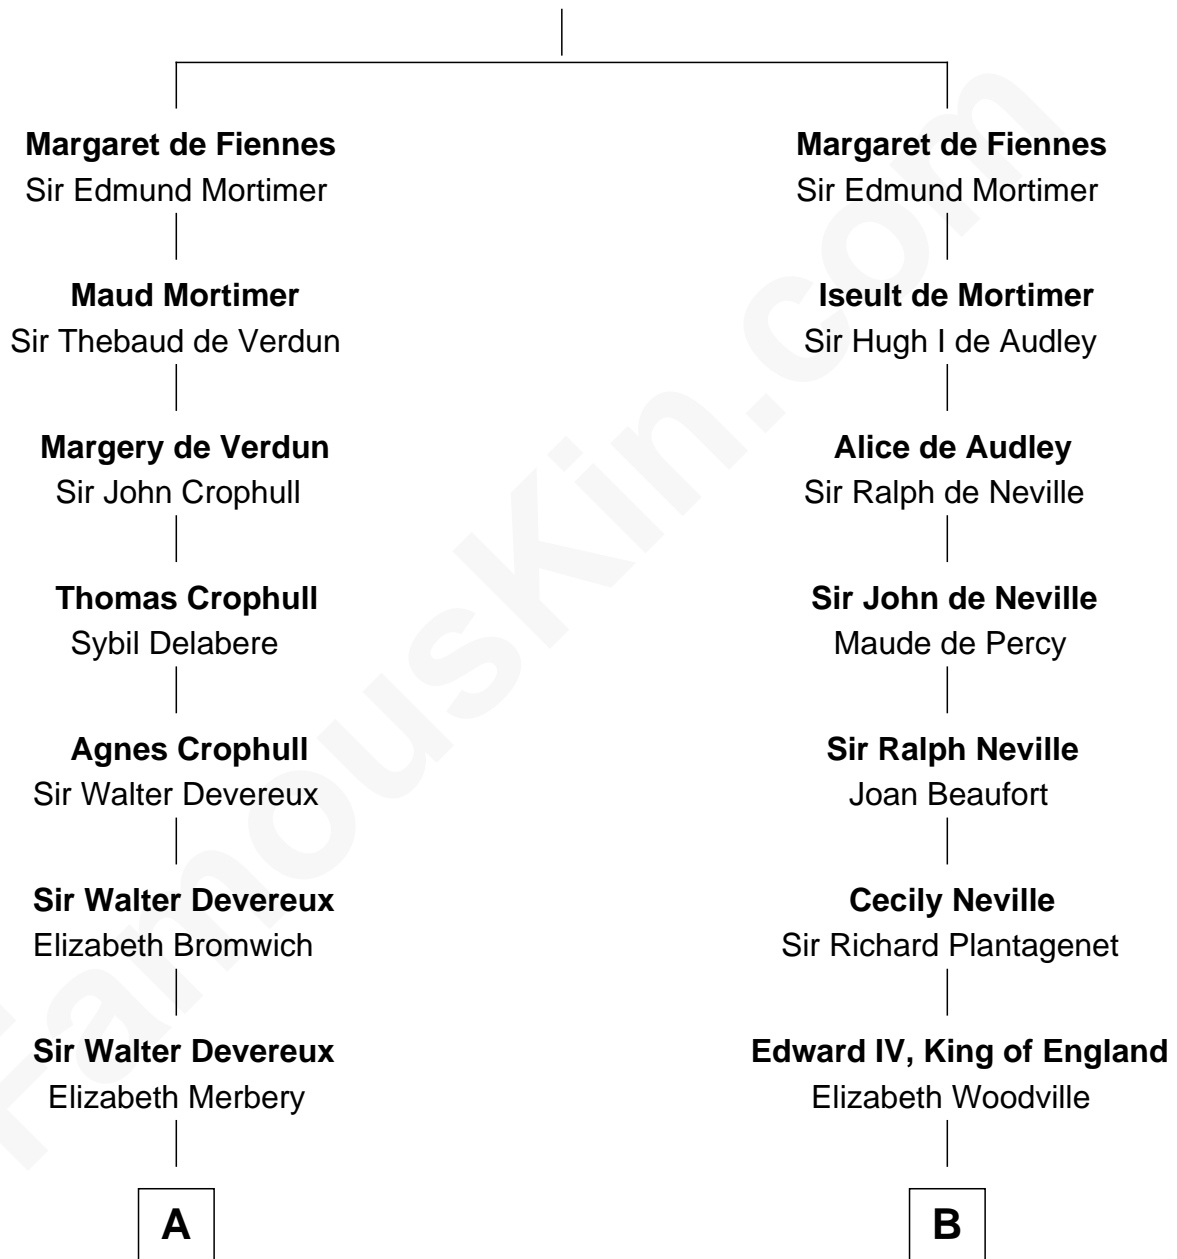

FamousKin.com Relationship Chart of

Marjorie Post

Founder of General Foods

8th cousin 13 times removed of

King Henry VIII

King of England

Sir William de Fiennes

Blanche de Brienne

C

Azel Lathrop
Elizabeth Hyde

Erastus Lathrop
Sarah Bailey

Caroline Cushman Lathrop
Charles Rollin Post

Charles William Post
Elle Letitia Merriweather

Marjorie Post
Founder of General Foods