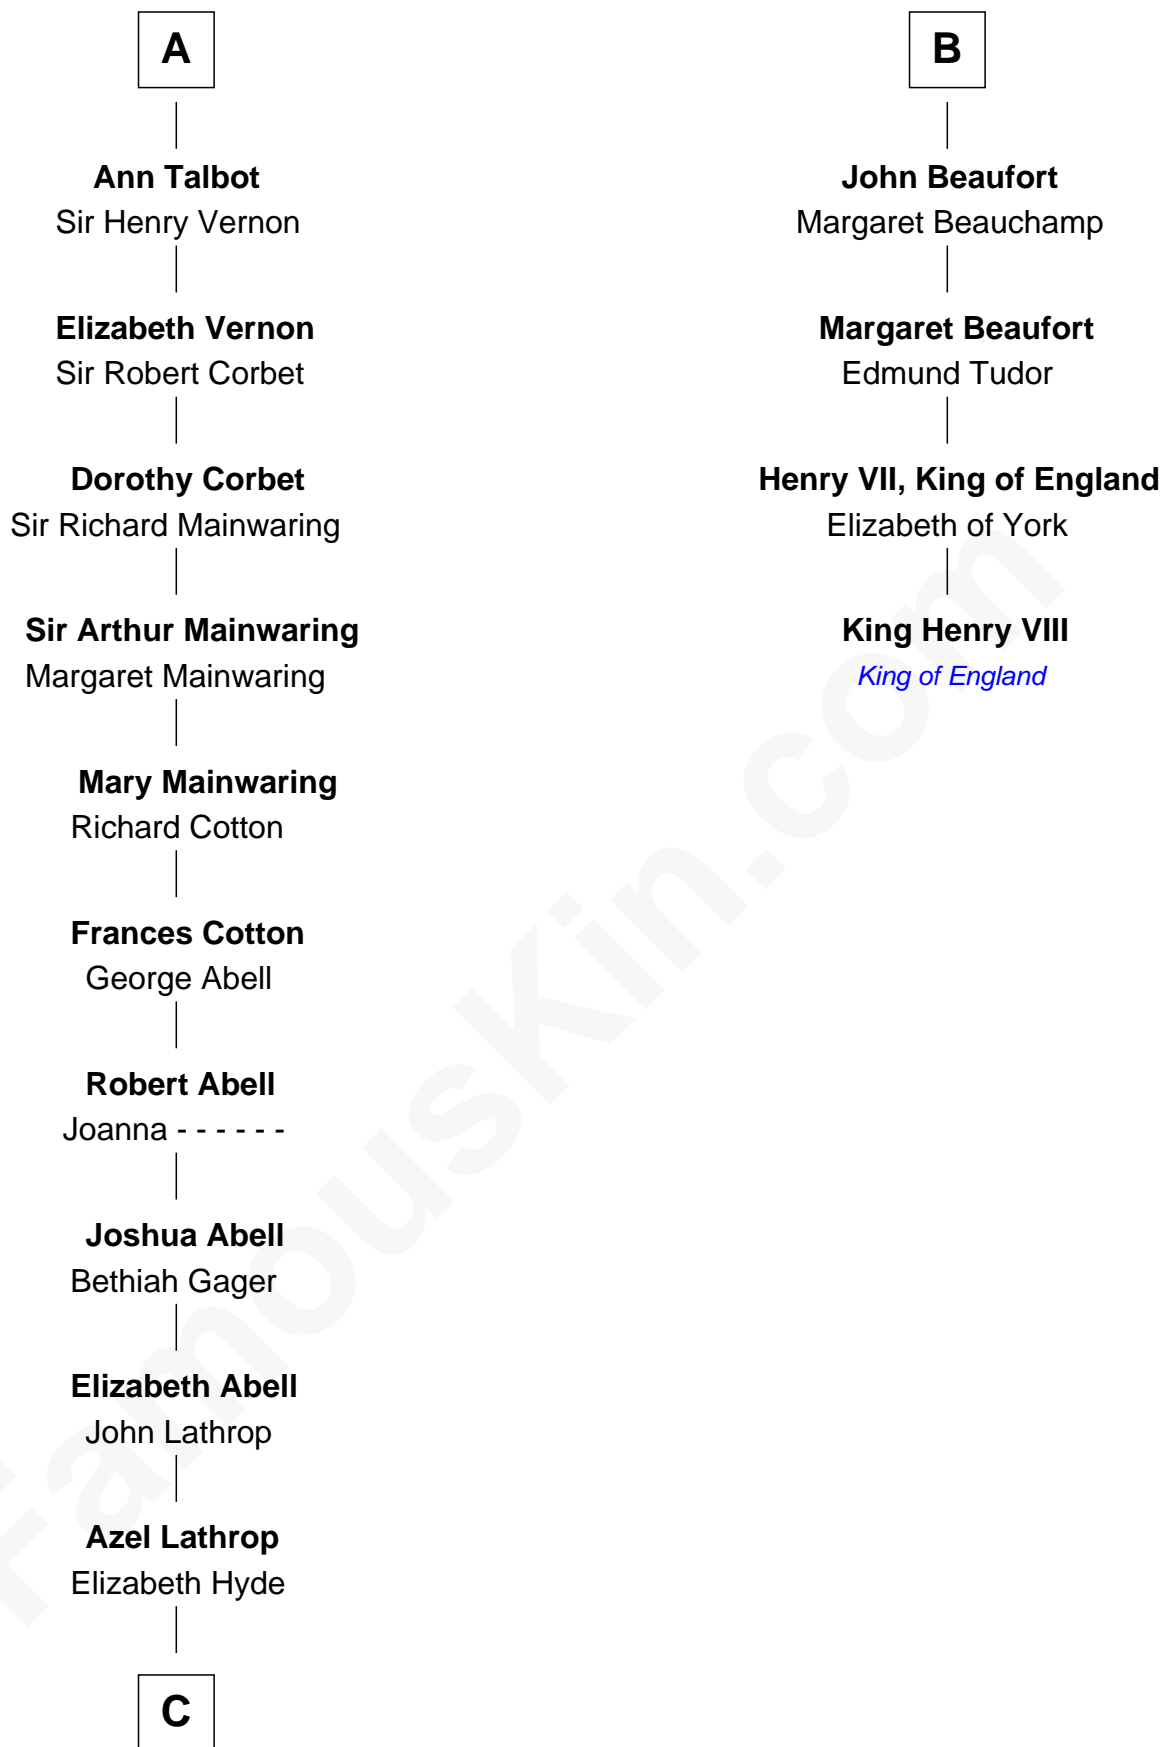

# FamousKin.com Relationship Chart of

**Marjorie Post**

*Founder of General Foods*

10th cousin 10 times removed of

**King Henry VIII**

*King of England*

**William Mauduit**  
Alice de Newburgh

**C**

Erastus Lathrop

Sarah Bailey

Caroline Cushman Lathrop

Charles Rollin Post

Charles William Post

Elle Letitia Merriweather

Marjorie Post

*Founder of General Foods*