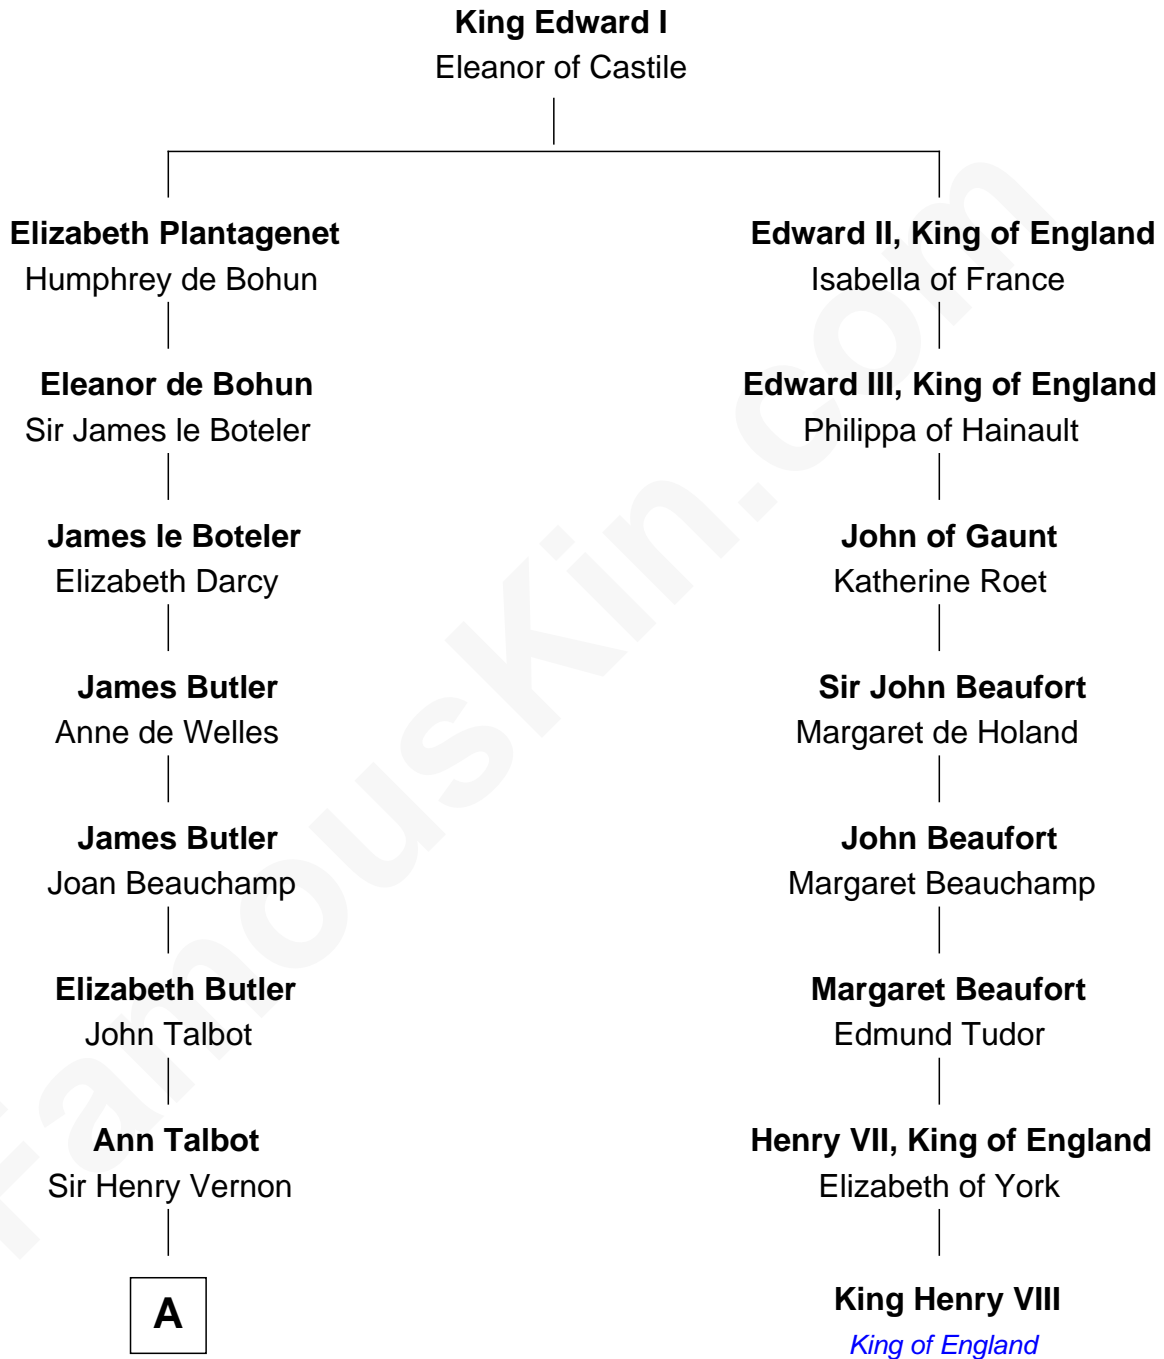

FamousKin.com Relationship Chart of

Marjorie Post

Founder of General Foods

7th cousin 12 times removed of

King Henry VIII

King of England

B

—
Caroline Cushman Lathrop

Charles Rollin Post

—
Charles William Post

Elle Letitia Merriweather

—
Marjorie Post

Founder of General Foods

FamousKin.com