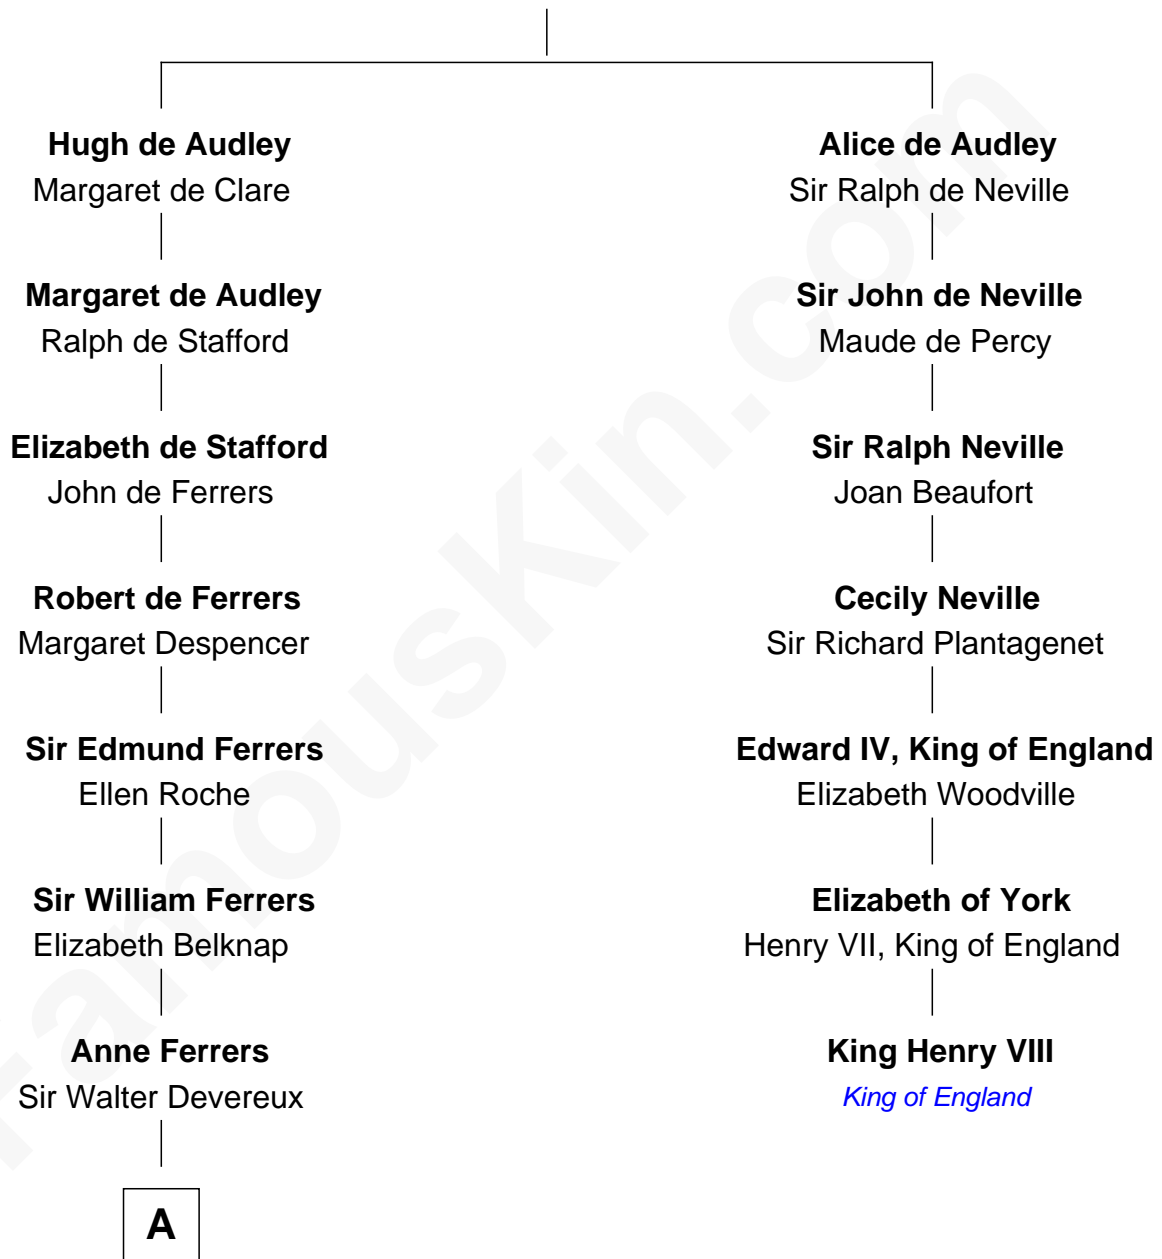

FamousKin.com Relationship Chart of

Marjorie Post

Founder of General Foods

6th cousin 14 times removed of

King Henry VIII

King of England

Sir Hugh I de Audley

Iseult de Mortimer

B

Erastus Lathrop

Sarah Bailey

Caroline Cushman Lathrop

Charles Rollin Post

Charles William Post

Elle Letitia Merriweather

Marjorie Post