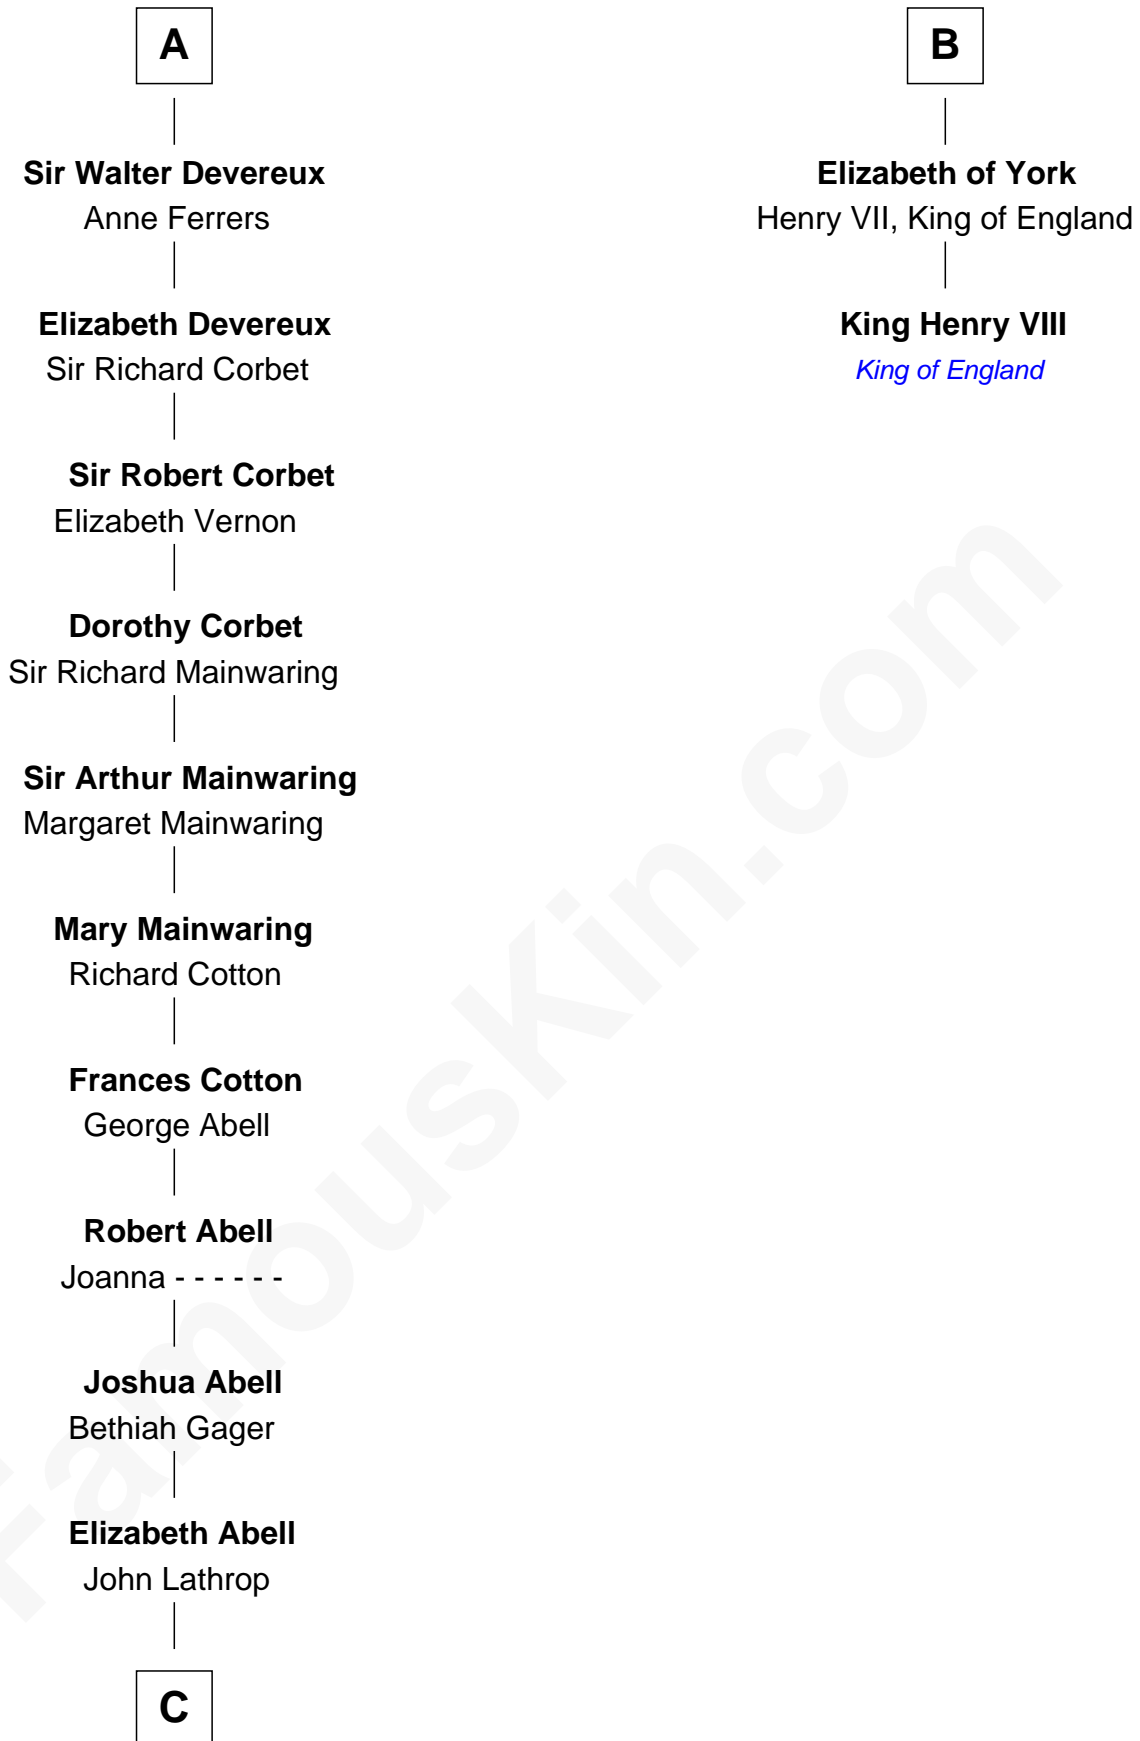

# FamousKin.com Relationship Chart of

**Marjorie Post**

*Founder of General Foods*

8th cousin 13 times removed of

**King Henry VIII**

*King of England*

**Roger Mortimer**  
Maud de Braose

**C**

**Azel Lathrop**  
Elizabeth Hyde

**Erastus Lathrop**  
Sarah Bailey

**Caroline Cushman Lathrop**  
Charles Rollin Post

**Charles William Post**  
Elle Letitia Merriweather

**Marjorie Post**  
*Founder of General Foods*