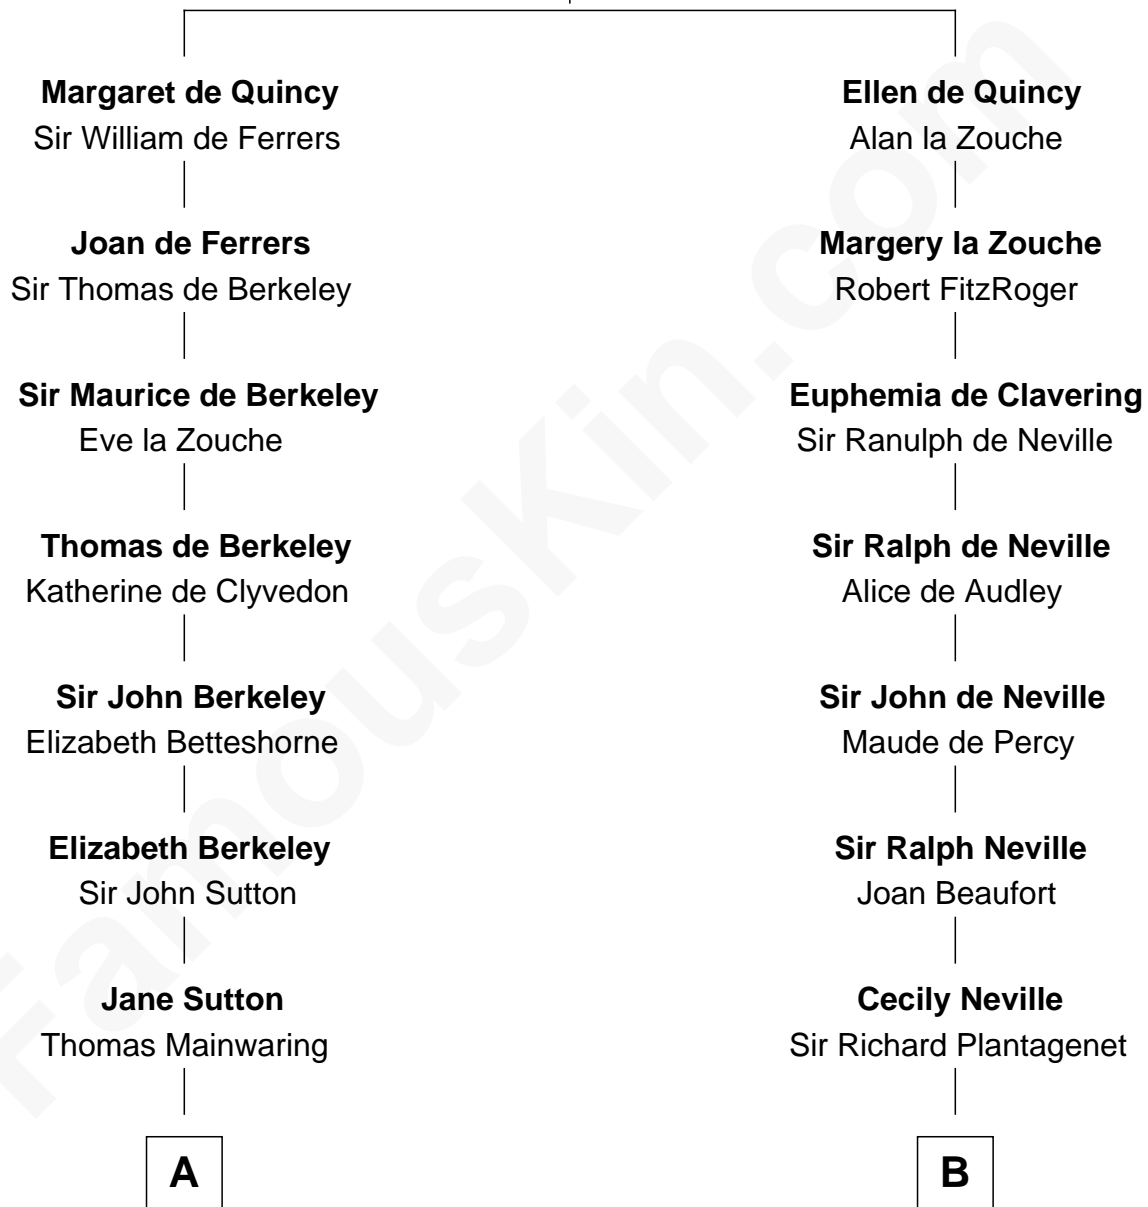

# FamousKin.com Relationship Chart of

**Marjorie Post**

*Founder of General Foods*

9th cousin 9 times removed of

**King Henry VIII**

*King of England*

**Sir Roger de Quincy**

Helen of Galloway

**C**

**Charles William Post**  
Elle Letitia Merriweather

**Marjorie Post**  
*Founder of General Foods*

FamousKin.com