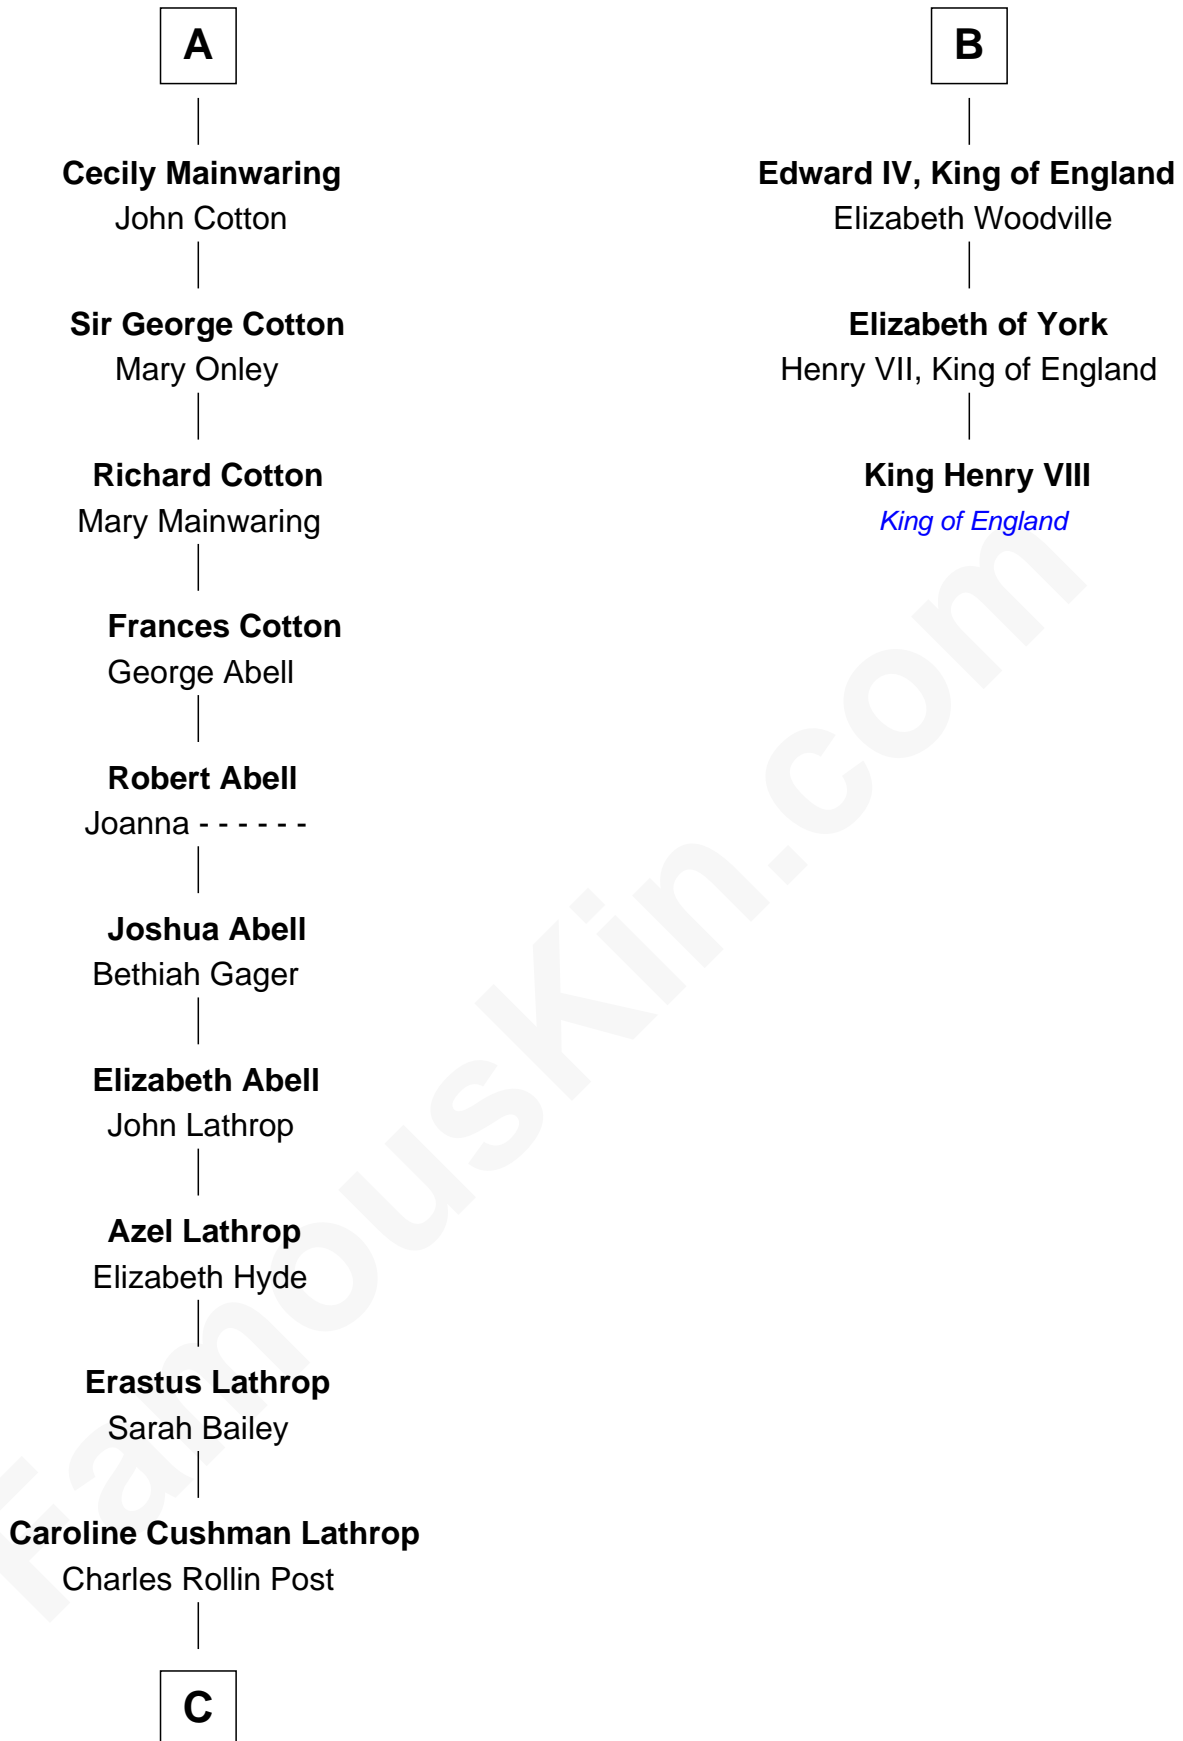

# FamousKin.com Relationship Chart of

**Marjorie Post**

*Founder of General Foods*

9th cousin 9 times removed of

**King Henry VIII**

*King of England*

**Sir Roger de Quincy**

Helen of Galloway

**C**

**Charles William Post**  
Elle Letitia Merriweather

**Marjorie Post**  
*Founder of General Foods*

FamousKin.com