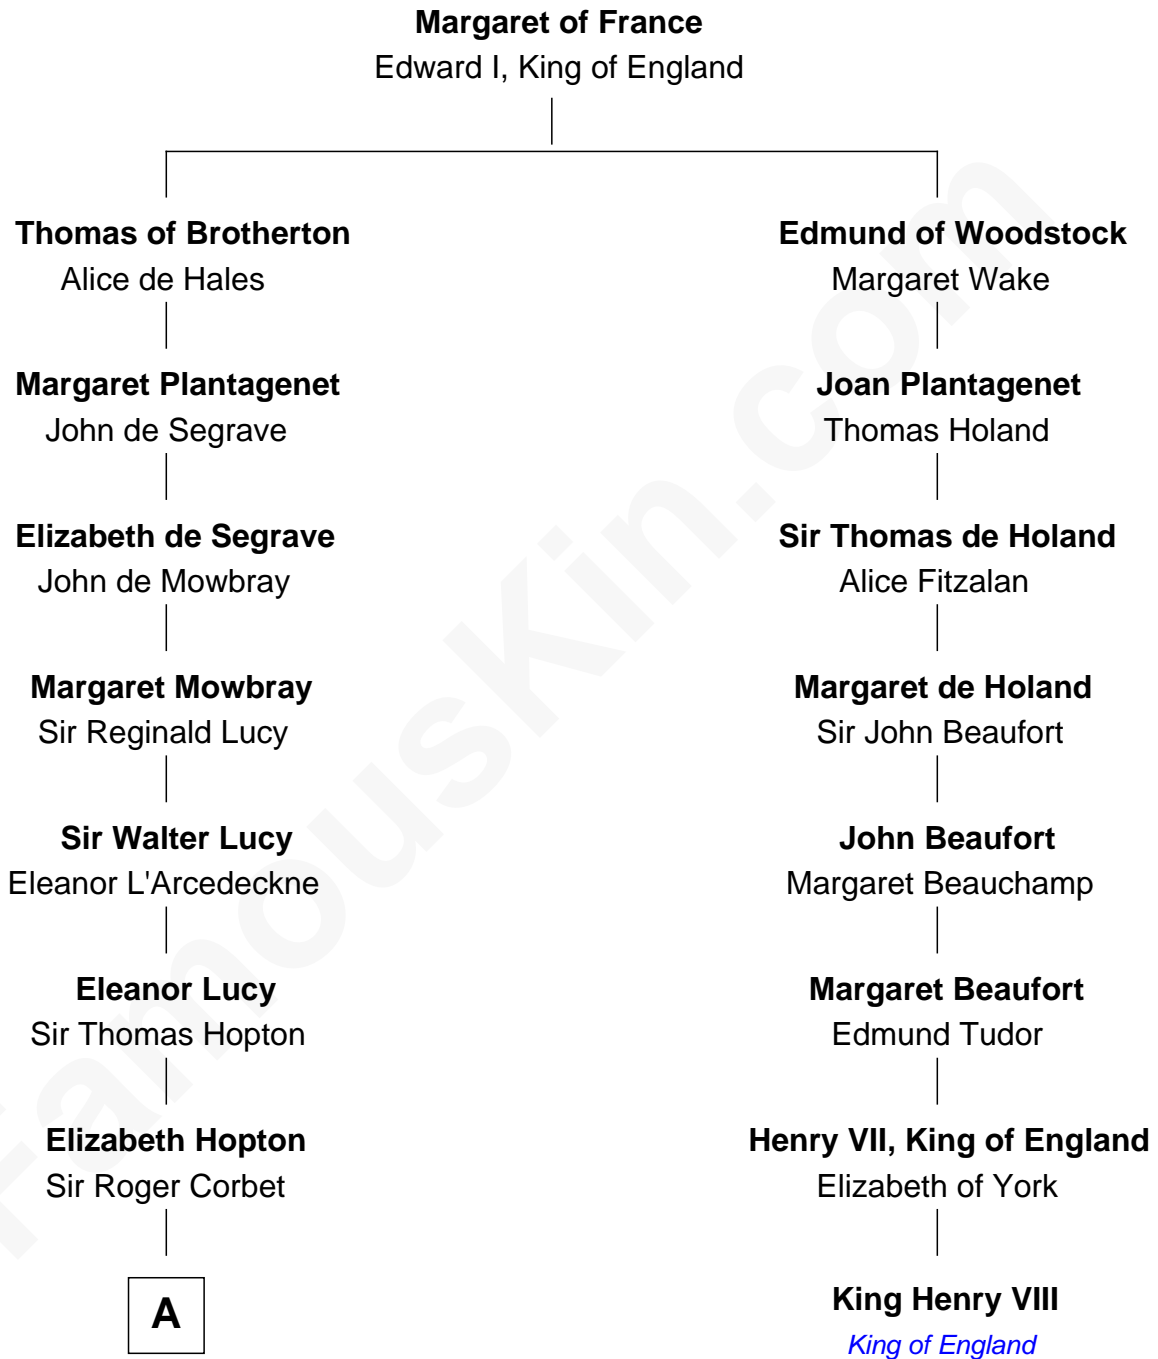

FamousKin.com Relationship Chart of

Marjorie Post

Founder of General Foods

7th cousin 13 times removed of

King Henry VIII

King of England

B

Erastus Lathrop

Sarah Bailey

Caroline Cushman Lathrop

Charles Rollin Post

Charles William Post

Elle Letitia Merriweather

Marjorie Post

Founder of General Foods

FamousKin.com