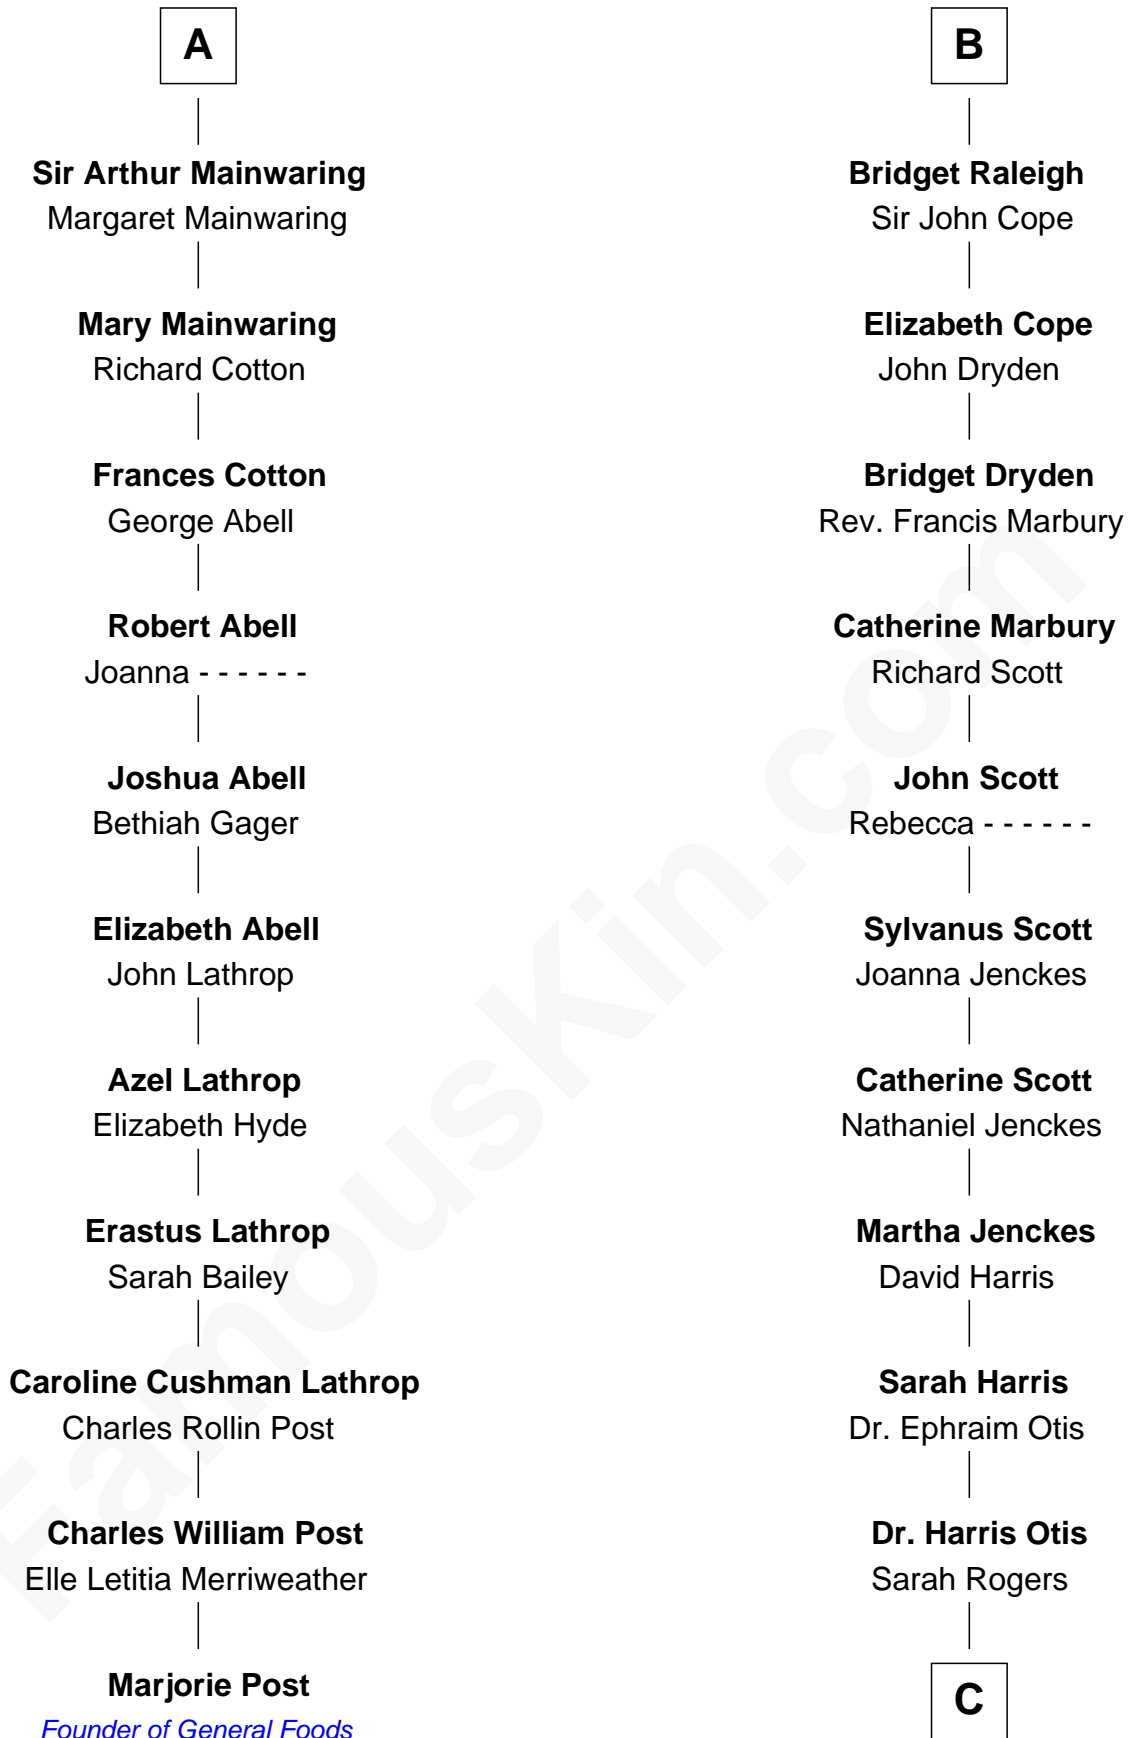

# FamousKin.com Relationship Chart of

**Marjorie Post**

*Founder of General Foods*

17th cousin 3 times removed of

**Willis Carrier**

*Inventor of Air Conditioning*

**Sir James le Boteler**

Eleanor de Bohun

Sir Gilbert Talbot

**Sir Richard Talbot**

Ankaret le Strange

**Mary Talbot**

Sir Thomas Greene

**Sir Thomas Greene**

Phillippa Ferrers

**Elizabeth Greene**

William Raleigh

**Sir Edward Raleigh**

Margaret Verney

**Sir Edward Raleigh**

Anne Chamberlayne

**B**

**C**

—  
**Lydia Otis**