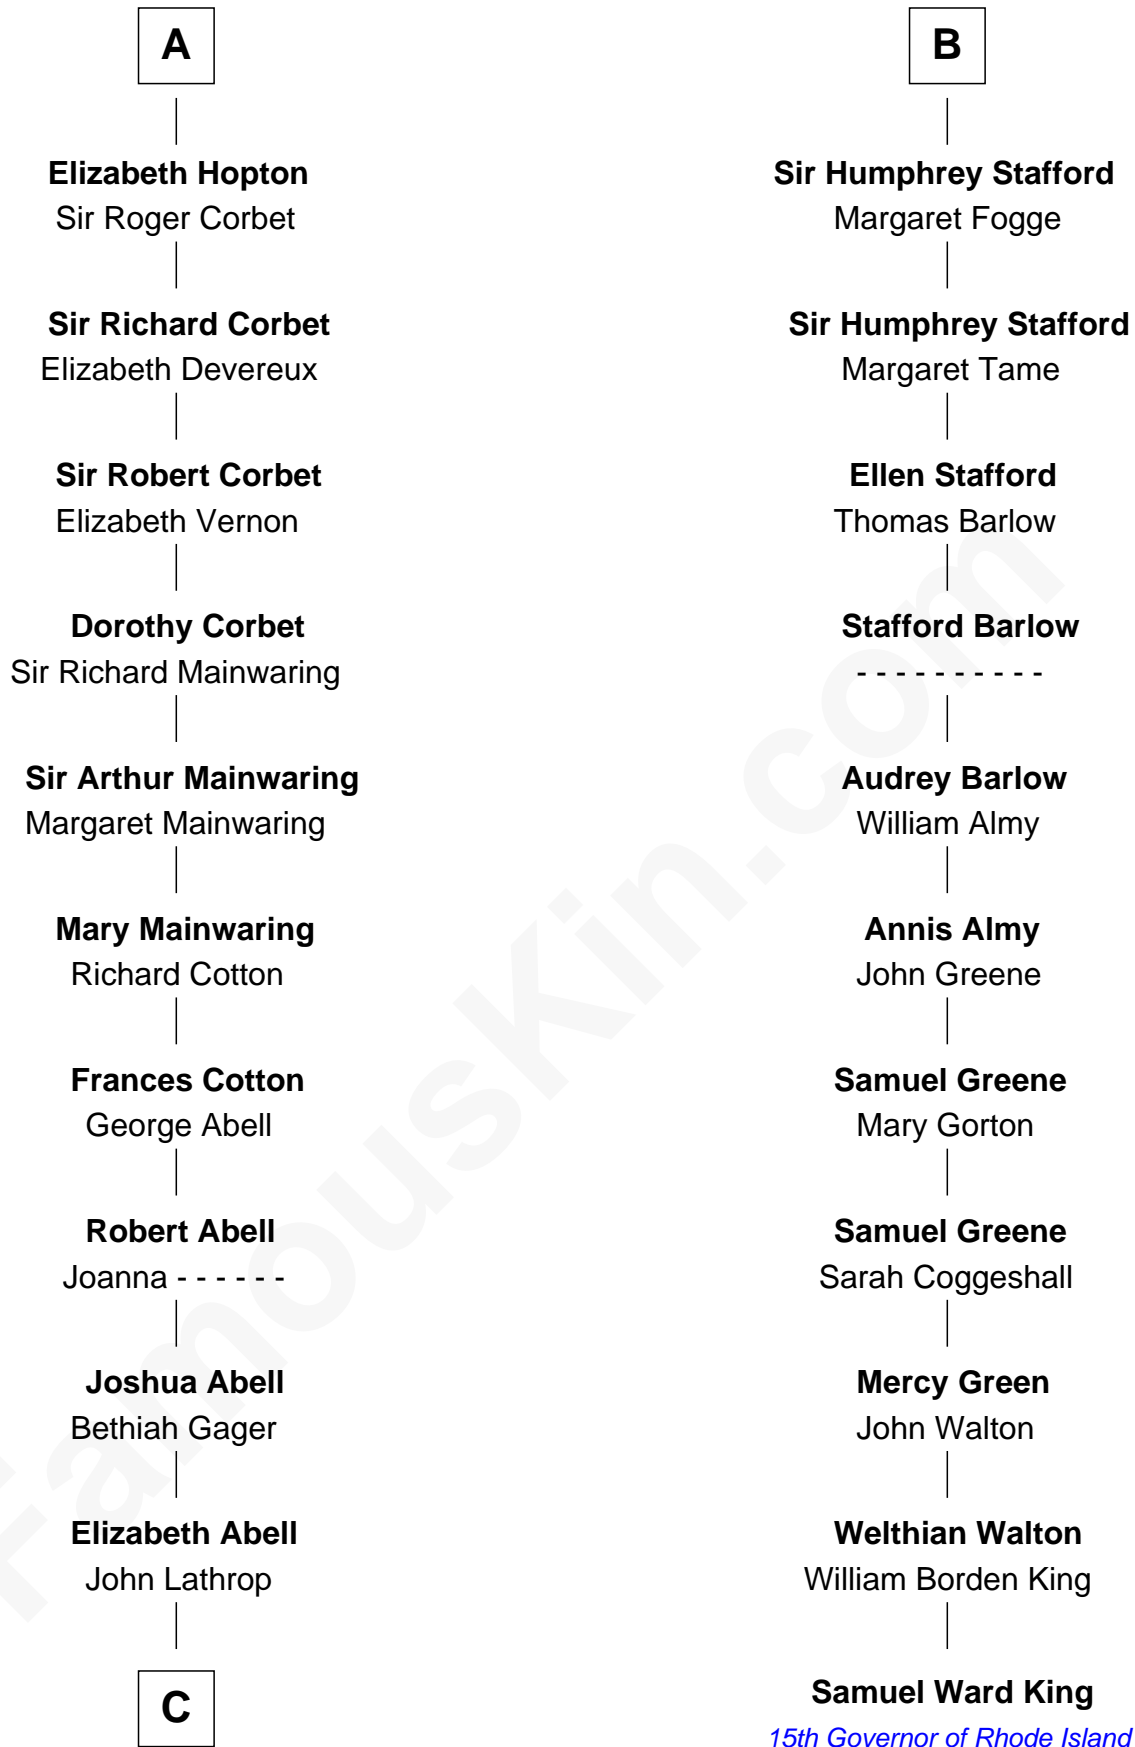

FamousKin.com Relationship Chart of

Marjorie Post

Founder of General Foods

17th cousin 4 times removed of

Samuel Ward King

15th Governor of Rhode Island

John de Botetourte

Maud FitzThomas

C

Azel Lathrop
Elizabeth Hyde

Erastus Lathrop
Sarah Bailey

Caroline Cushman Lathrop
Charles Rollin Post

Charles William Post
Elle Letitia Merriweather

Marjorie Post
Founder of General Foods